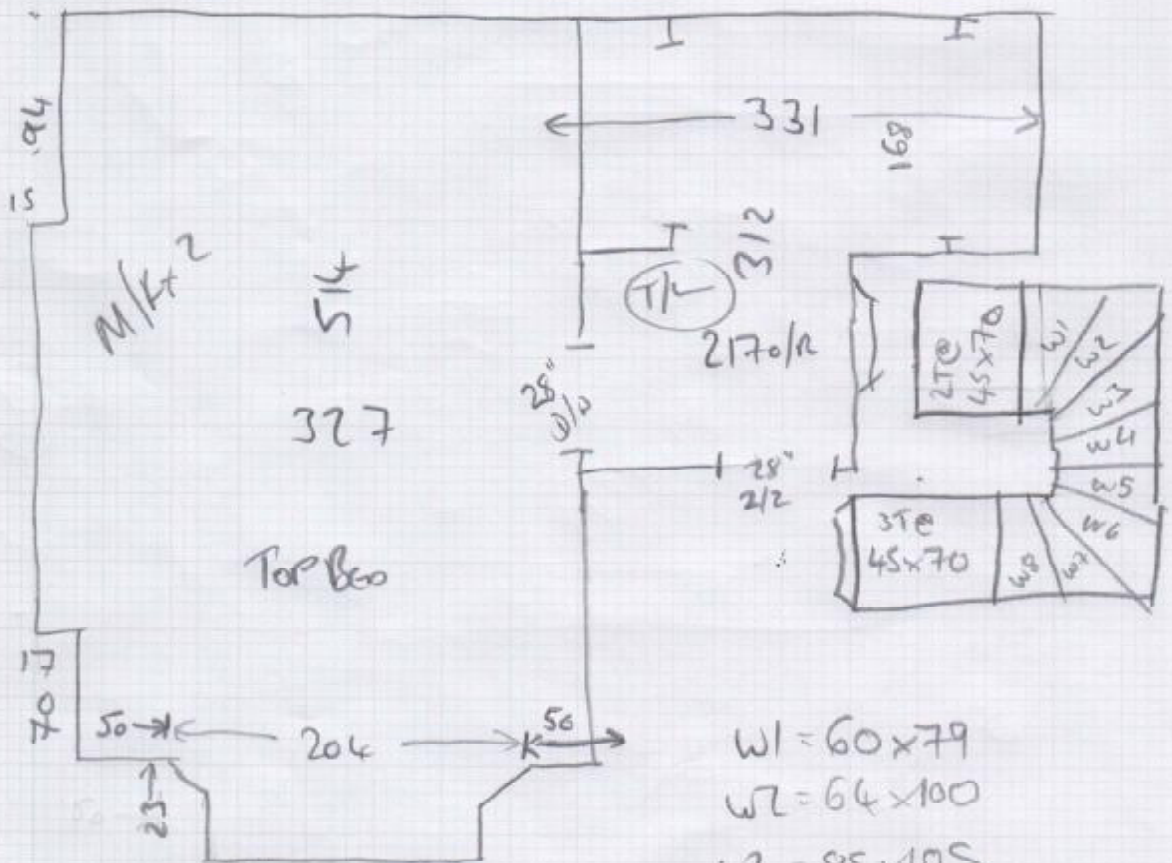

Job No: S35427
Name: MCGUINNESS

Address:

Tel:

Sheet: of

360x500
420x500

2 x 1st Room Beds

Job No: 535427
Name: Mc GUINNESS
Address:
Tel:
Start: at

880 x 500

TOP Bco, TOP LANDING, TOP STAIRS

Job No: 535427
 Name: GWINNERS

Address:

Tel:

Sheet:

250x400

1st floor - Runners

Job No: 535427
Name: GUINNESS

Address:
Tel:
Email:

- W1 = 60 x 79
- W2 = 64 x 100
- W3 = 85 x 105
- W4 = 60 x 70
- W5 = 60 x 80
- W6 = 65 x 100
- W7 = 88 x 105
- W8 = 61 x 70

LOSS OF STUFF
 FOUND IN THESE
 ROOMS @ TIME
 OF MEASURING

BUTT TO
 EX. WOOD
 18mm

ASUM = 17x83

(FIT AS
 43x REAR WCH
 WIDTH)

1st front = 11cm GAP
 EACH SIDE
 inc. 1/4'S