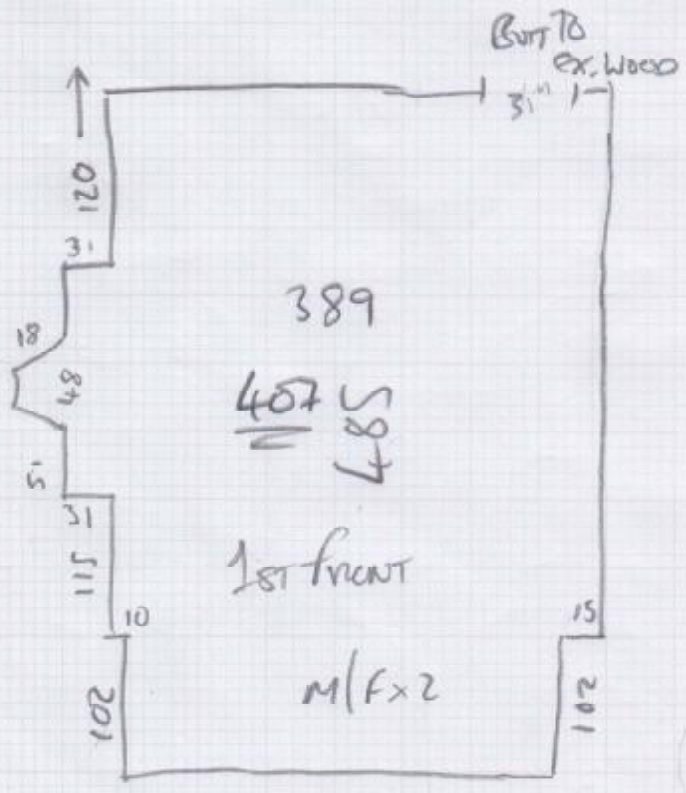

Job No: S35427
Name: MCGUINNESS

Address:

Tel:

Sheet: of

360x500
420x500

2 x 1st Room Beds

Job No: 535427
Name: Mc GUINNESS
Address:
Tel:
Start: at

880 x 500

TOP Bco, TOP LANDING, TOP STAIRS

Job No: 535427
 Name: GWINNERS

Address:

Tel:

Sheet:

250x400

1st floor - Runners

Job No: 535427
Name: GUINNESS

Address:
Tel:
Email:

- W1 = 60 x 79
- W2 = 64 x 100
- W3 = 85 x 105
- W4 = 60 x 70
- W5 = 60 x 80
- W6 = 65 x 100
- W7 = 88 x 105
- W8 = 61 x 70

LOSS OF STUFF
 FOUND IN THESE
 ROOMS @ TIME
 OF MEASURING

BUTT TO
 EX. WOOD
 18mm

ASUM = 17x83

(FIT AS
 43x REAR WCH
 WIDTH)

1st front = 11cm GAP
 EACH SIDE
 inc. 1/4'S