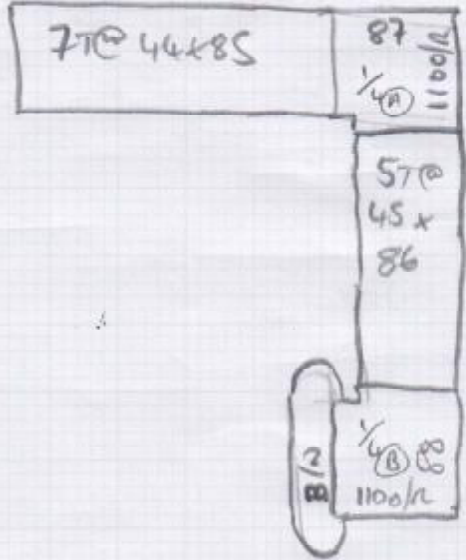

Job No: S35427
Name: MCGUINNESS

Address:

Tel:

Sheet: of

360x500
420x500

2 x 1st Room Beds

Job No: 535427
Name: Mc GUINNESS
Address:
Tel:
Start: at

880 x 500

TOP Bco, TOP LANDING, TOP STAIRS

Job No: 535427
 Name: GWINNERS

Address:

Tel:

Sheet:

250x400

1st floor - Runners

Job No: 535427
Name: GUINNESS

Address:
Tel:
Email:

- W1 = 60 x 79
- W2 = 64 x 100
- W3 = 85 x 105
- W4 = 60 x 70
- W5 = 60 x 80
- W6 = 65 x 100
- W7 = 88 x 105
- W8 = 61 x 70

LOSS OF STUFF
 FOUND IN THESE
 ROOMS @ TIME
 OF MEASURING

BUTT TO
 EX. WOOD
 18mm

ASUM = 17x83

(FIT AS
 43x REAR WCH
 WIDTH)

1st front = 11cm GAP
 EACH SIDE
 inc. 1/4'S