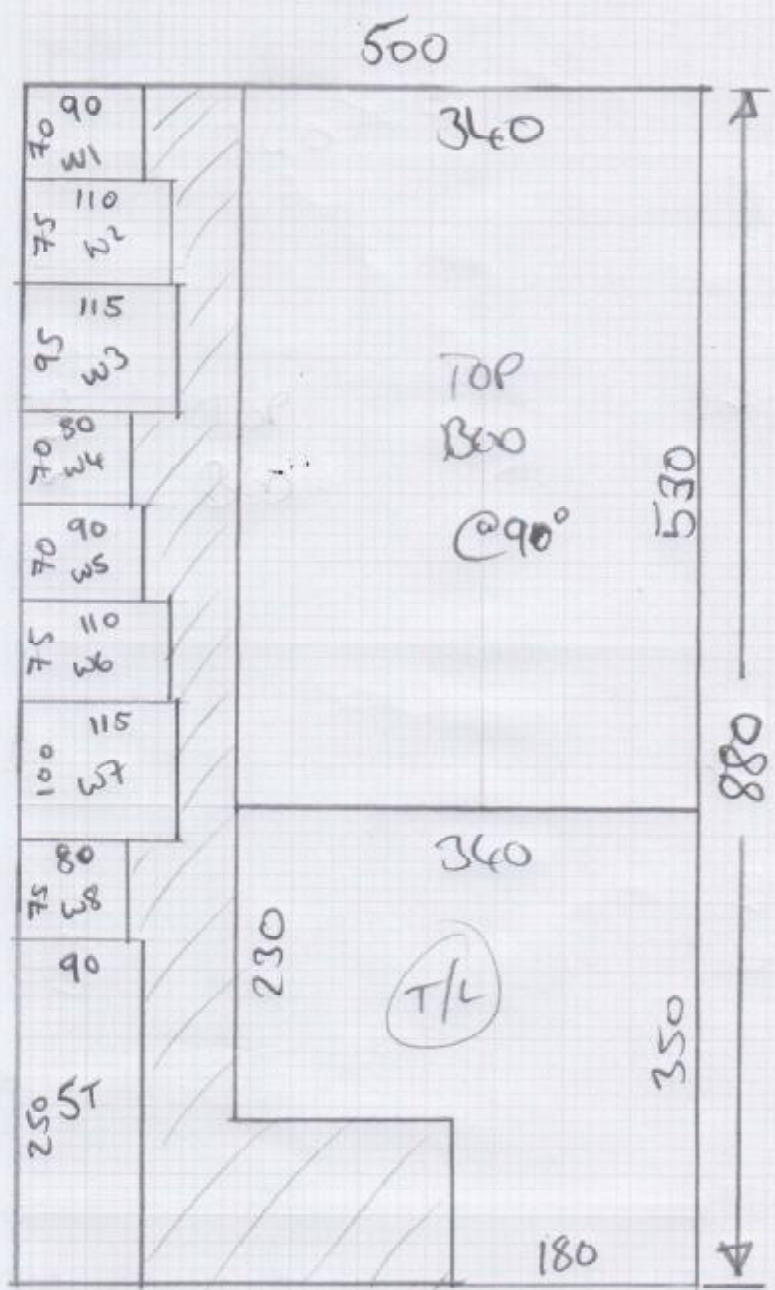

Job No: S35427
Name: MCGUINNESS

Address:

Tel:

Sheet: of

360x500
420x500

2 x 1st Room Beds

Job No: 535427
Name: Mc GUINNESS
Address:
Tel:
Start: at

880 x 500

TOP Bco, TOP LANDING, TOP STAIRS

Job No: 535427
 Name: GWINNERS

Address:

Tel:

Sheet:

250x400

1st floor - Runners

Job No: 535427
Name: GUINNESS

Address:
Tel:
Email:

- W1 = 60 x 79
- W2 = 64 x 100
- W3 = 85 x 105
- W4 = 60 x 70
- W5 = 60 x 80
- W6 = 65 x 100
- W7 = 88 x 105
- W8 = 61 x 70

LOSS OF STUFF
 FOUND IN THESE
 ROOMS @ TIME
 OF MEASURING

BUTT TO
 EX. WOOD
 18mm

ASUM = 17x83

(FIT AS
 43x REAR WCH
 WIDTH)

1st front = 11cm GAP
 EACH SIDE
 inc. 1/4'S