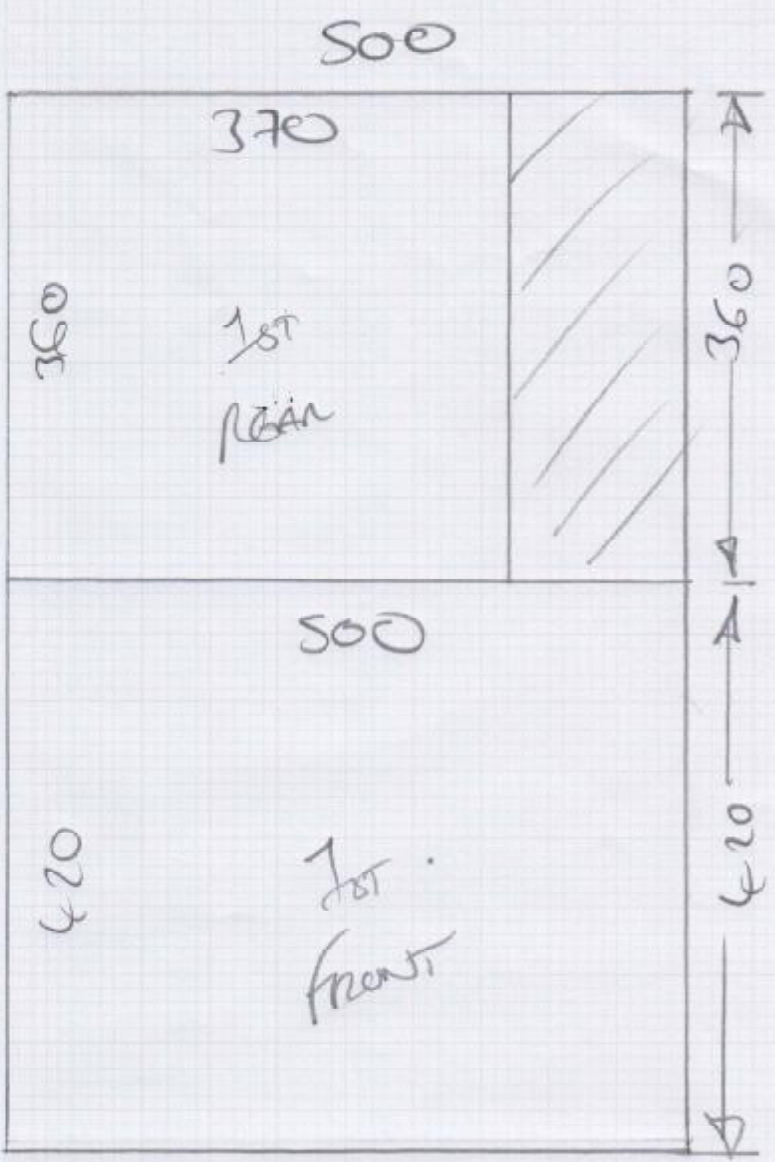

Job No: S35427
Name: MCGUINNESS

Address:

Tel:

Sheet: of

360x500
420x500

2 x 1st Room Beds

Job No: 535427
Name: Mc GUINNESS
Address:
Tel:
Start: at

880 x 500

TOP Bco, TOP LANDING, TOP STAIRS

Job No: 535427
 Name: GWINNERS

Address:

Tel:

Sheet:

250x400

1st floor - Runners

Job No: 535427
Name: GUINNESS

Address:
Tel:
Email:

- W1 = 60 x 79
- W2 = 64 x 100
- W3 = 85 x 105
- W4 = 60 x 70
- W5 = 60 x 80
- W6 = 65 x 100
- W7 = 88 x 105
- W8 = 61 x 70

LOSS OF STUFF
 FOUND IN THESE
 ROOMS @ TIME
 OF MEASURING

BUTT TO
 EX. WOOD
 18mm

ASUM = 17x83

(FIT AS
 43x REAR WCH
 WIDTH)

1st front = 11cm GAP
 EACH SIDE
 inc. 1/4'S