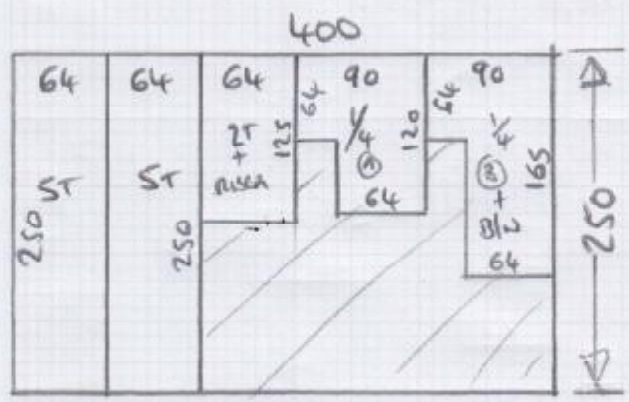

Job No: S35427
Name: MCGUINNESS

Address:

Tel:

Sheet: of

360x500
420x500

2 x 1st Room Beds

Job No: 535427
Name: Mc GUINNESS
Address:
Tel:
Start: at

880 x 500

TOP Bco, TOP LANDING, TOP STAIRS

Job No: 535427
 Name: GWINNERS

Address:

Tel:

Sheet:

250x400

1st floor - Runners

Job No: 535427
Name: GUINNESS

Address:
Tel:
Email:

- W1 = 60 x 79
- W2 = 64 x 100
- W3 = 85 x 105
- W4 = 60 x 70
- W5 = 60 x 80
- W6 = 65 x 100
- W7 = 88 x 105
- W8 = 61 x 70

LOSS OF STUFF
 FOUND IN THESE
 ROOMS @ TIME
 OF MEASURING

BUTT TO
 EX. WOOD
 18mm

ASUM = 17x83

(FIT AS
 43x REAR WCH
 WIDTH)

1st front = 11cm GAP
 EACH SIDE
 inc. 1/4'S