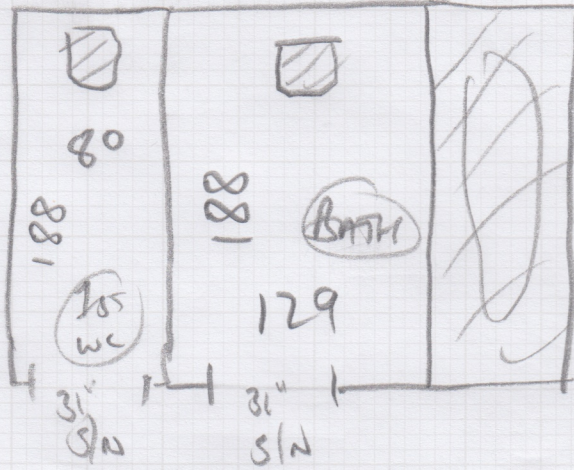

2 cuts of vinyl
ISSUED

WED
16/4

mrcarpets
DESIGNS FOR FLOORS

Job No: 535449
 Name:
 Address: LOCH
 Tel: ☺ OF ☺
 Sheet: of:

2 x 3m ISSUED

- LIFT Thermoplastic Tiles + Board
- FIT NEW Hardboard + VINYL

1.55 x 2m
vinyl ✓

- LAY OVER EX. LVT