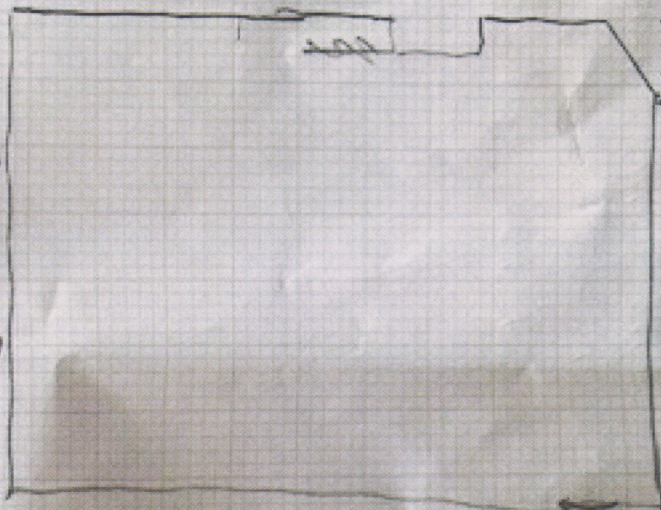

S35490
EARLE

11.30

Clare Earle

15 Castello Ave.

SW156EA

← 503cms →

↑
347
cms
↓

↓
D/W