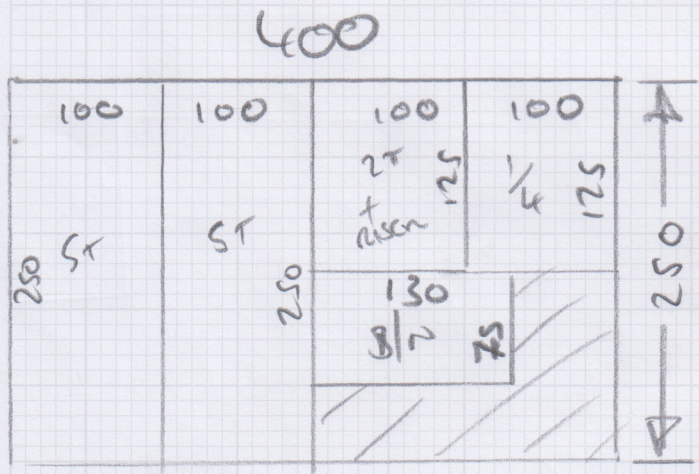

Job No: S3
 Name: MARGUERITE
 Address:
 Tel:
 Sheet: 1 OF 1

MISSISSIPPI
 WS115
 choc / BLUE

250 x 400

PLEASE RE-STRETCH
 BEDROOM

- ~~DEVONIAN~~
 (5cm)
 - MISSISS.
 (10cm)
 - ~~MANGO SURF~~
 - VIKING
 (15cm)
- (PANTAN) REPEAT