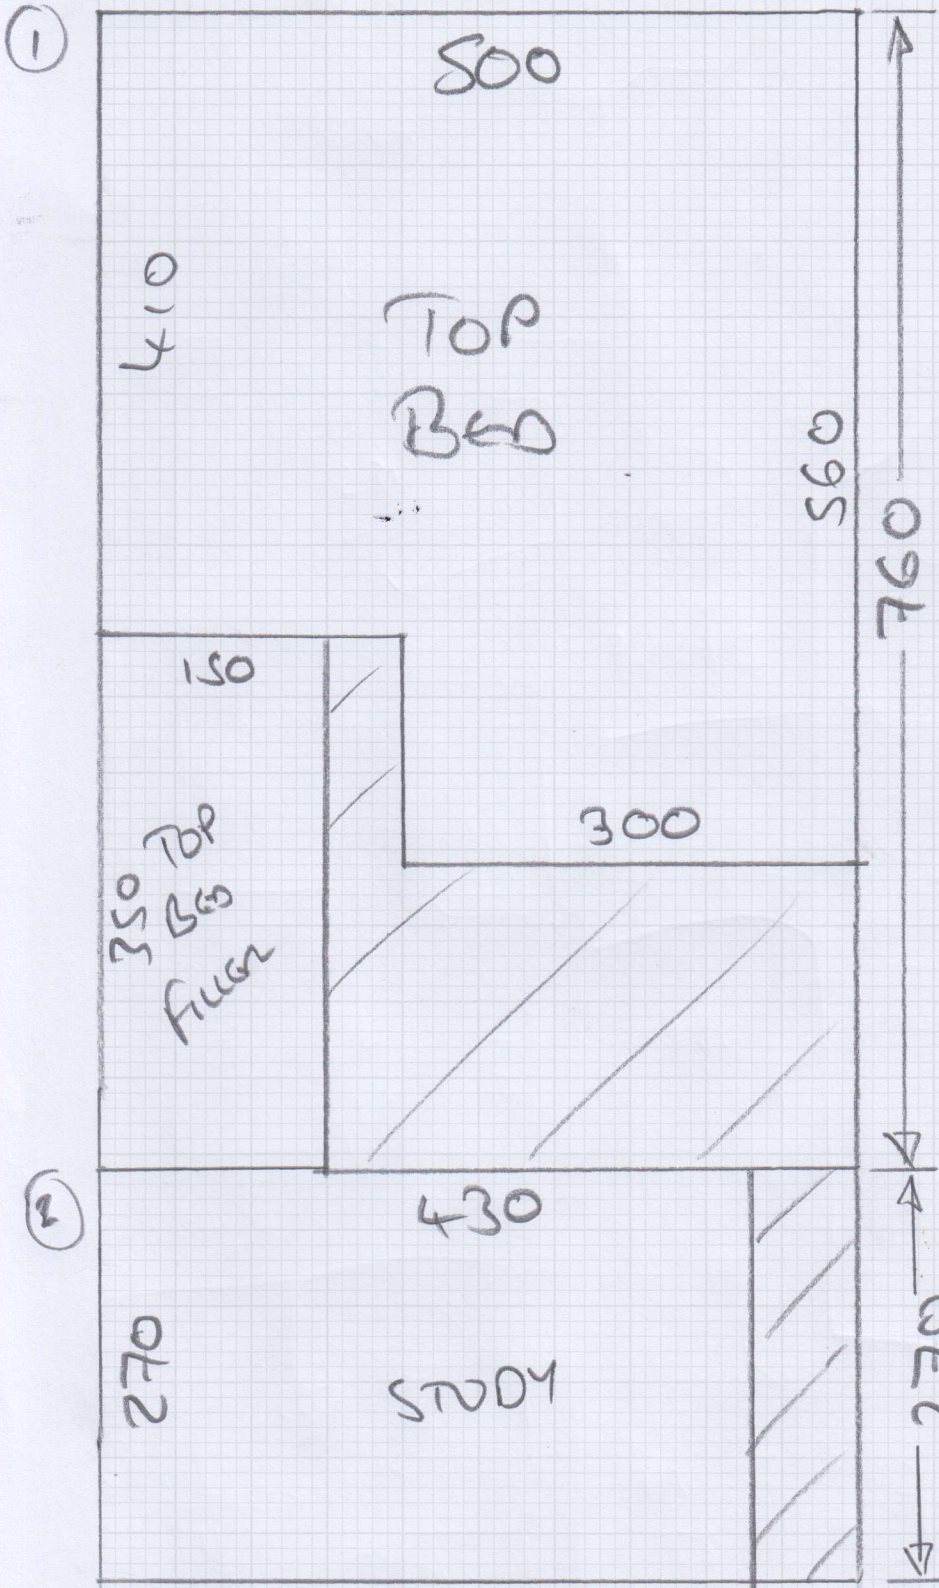

Job No: S35552
Name: MEAKINS
Address: 1096
Tel: _____
Sheet: _____ of: _____

VENEZUELA
- VEN-015

- 760 x 500
- 270 x 500
- 510 x 500
- 560 x 500

Job No: S35552
Name: MEAKINS
Address: 2076
Tel: _____
Sheet: _____ of: _____

S35552
MEAKINS

Job No:

Name:

Address:

30FB

Tel:

Deco Flatweave Jacquard

- HARE

985 x 400

39.40m²

* ALL STAIRS AS RUNNERS

* FIXED WIDTH RUNNERS

(10 cm GAP ON STRAIGHTS)

* = TEMPLATE 1/4 A, 1/4 B + 3 WINDOWS ON SITE

Job No: S3SSS2
Name: MEAKINS
Address: 4066
Tel:
Sheet: of:

MEAKINS

CARESS
- COTTON
430 x 500

- Measurements With Laser
- Full WITH STUFF - Will Be Empty

For Laser Dimensions

Job No: S3552
 Name: MEAKIN'S
 Address: (6096)
 Tel:
 Sheet: of:

NO SKIRTINGS ON

EXISTING WINDOW SEAT