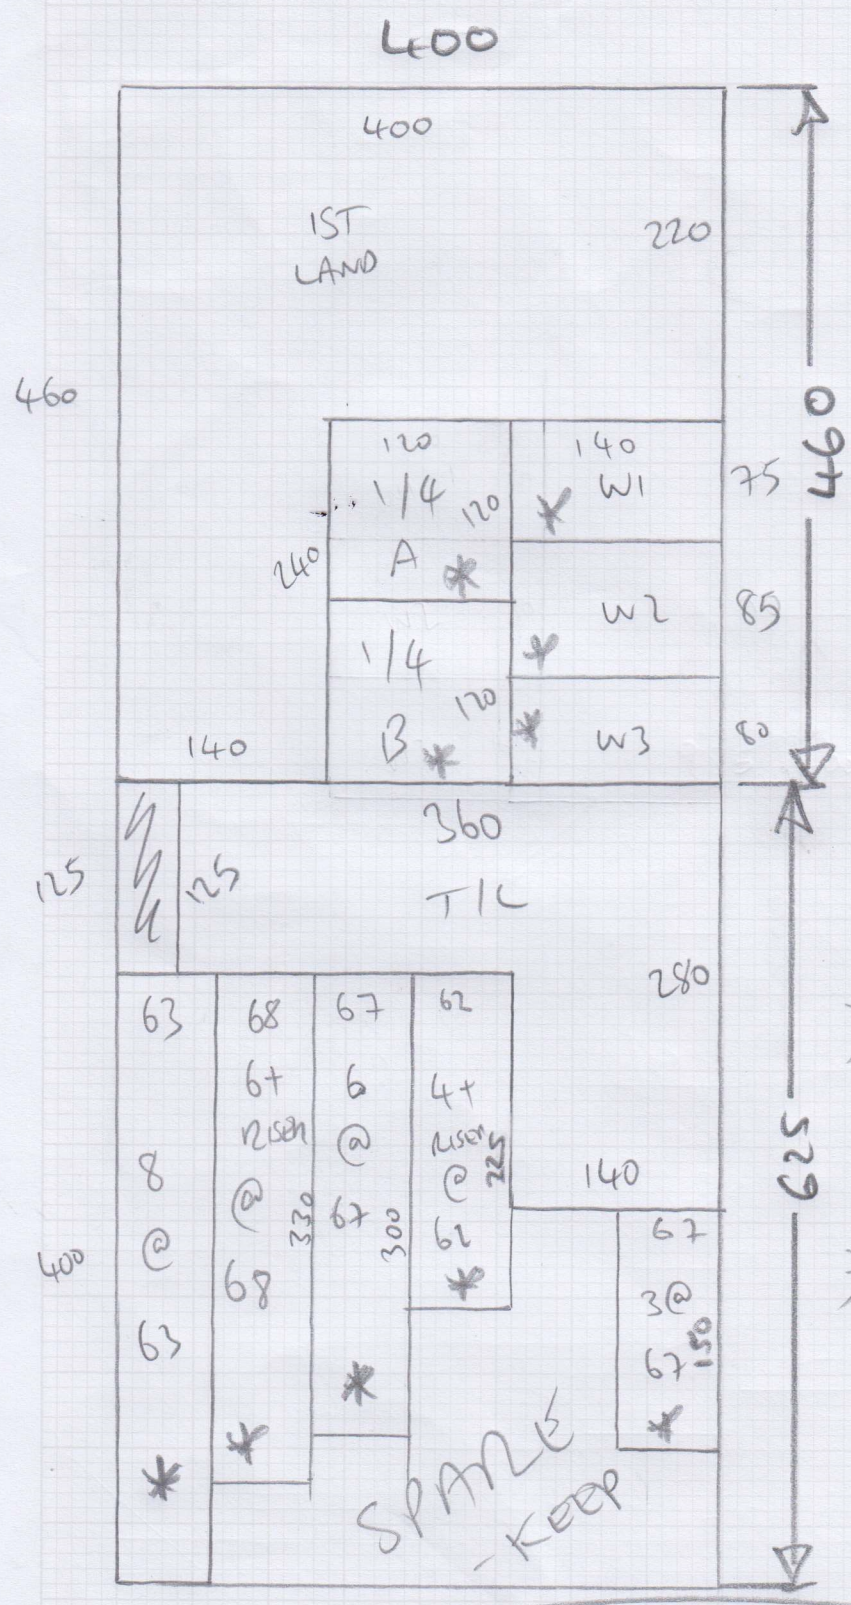

Job No: S35552
Name: MEAKINS
Address: 1096
Tel: _____
Sheet: _____ of: _____

VENEZUELA
- VEN-015

- 760 x 500
- 270 x 500
- 510 x 500
- 560 x 500

Job No: S35552
Name: MEAKINS
Address: 2076
Tel: _____
Sheet: _____ of: _____

S35552
MEAKINS

Job No:

Name:

Address:

30FB

Tel:

Deco Flatweave Jacquard

- HARE

985 x 400

39.40m²

* ALL STAIRS AS RUNNERS

* FIXED WIDTH RUNNERS

(10 cm GAP ON STRAIGHTS)

* = TEMPLATE 1/4 A, 1/4 B + 3 WINDOWS ON SITE

Job No: S3SSS2
Name: MEAKINS
Address: 4066
Tel:
Sheet: of:

MEAKINS

CARESS
- COTTON
430 x 500

- Measurements With Laser
- Full WITH STUFF - Will Be Empty

For Laser Dimensions

Job No: S3552
 Name: MEAKIN'S
 Address: (6096)
 Tel:
 Sheet: of:

NO SKIRTINGS ON

EXISTING WINDOW SEAT