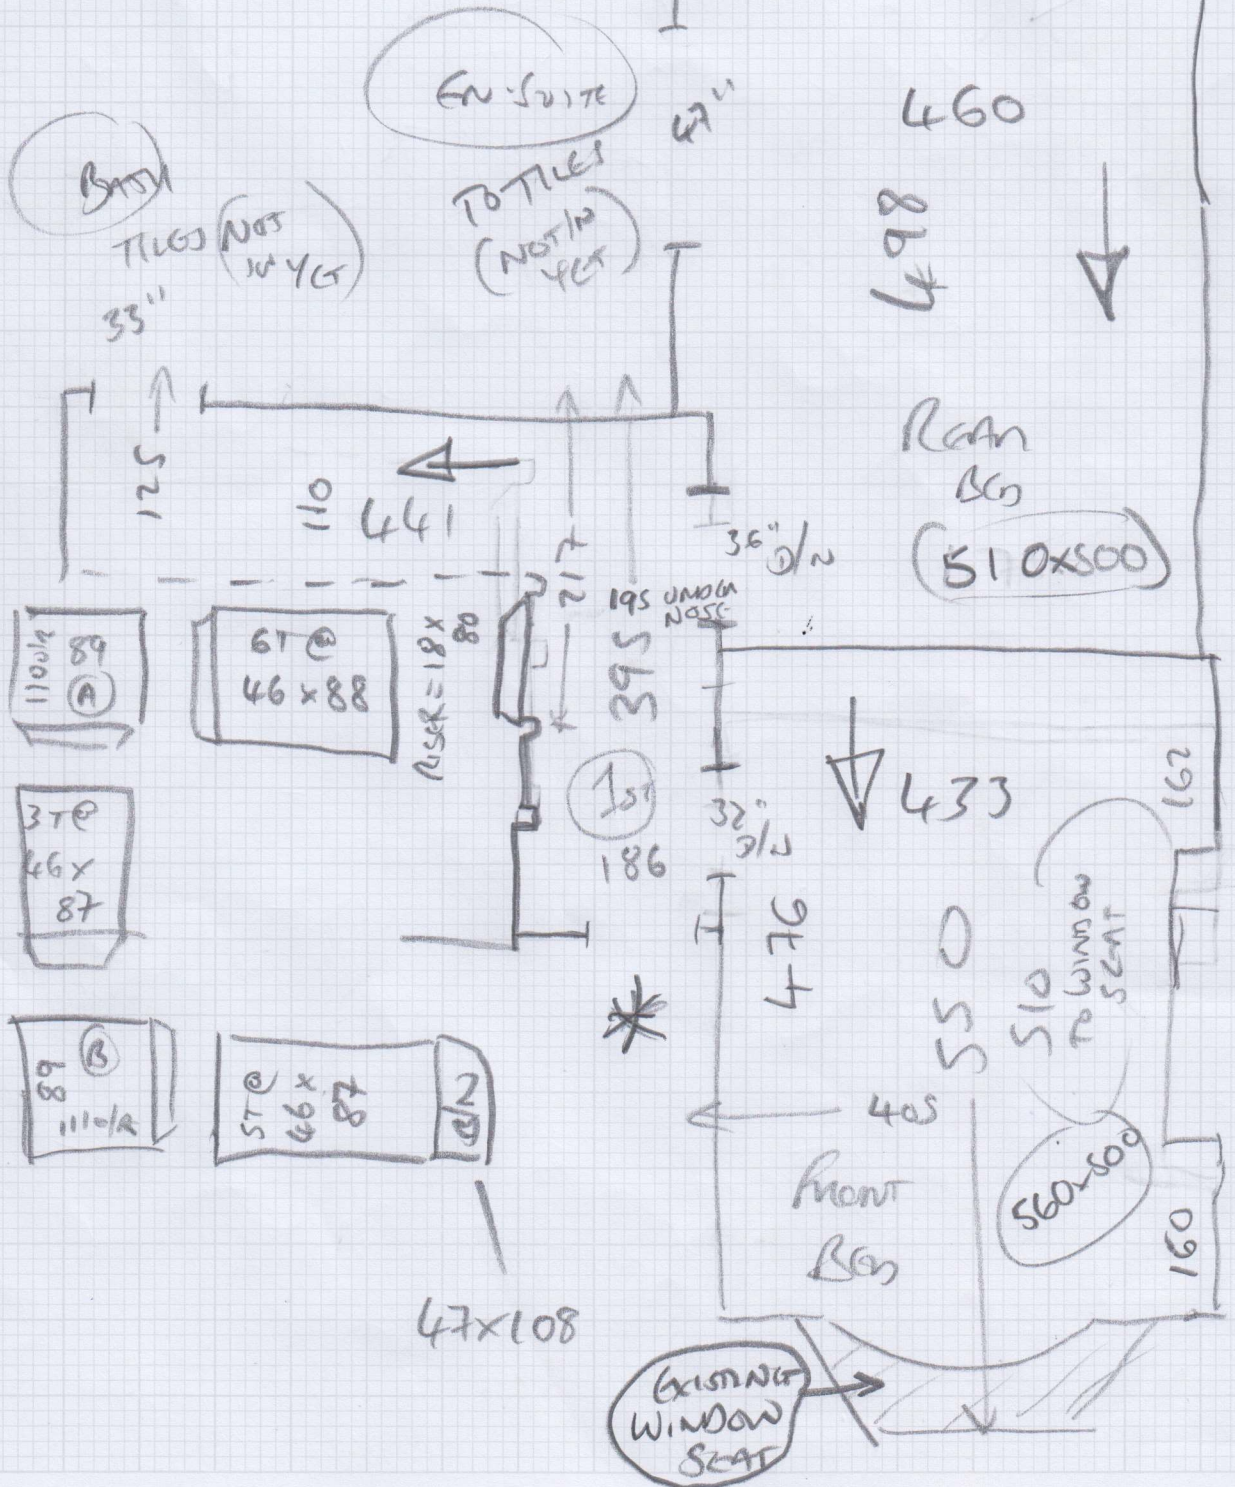

Job No: S35552
Name: MEAKINS
Address: 1096
Tel: _____
Sheet: _____ of: _____

VENEZUELA
- VEN-015

- 760 x 500
- 270 x 500
- 510 x 500
- 560 x 500

Job No: S35552
Name: MEAKINS
Address: 2076
Tel: _____
Sheet: _____ of: _____

985 x 400

39.40m²

* ALL STAIRS AS RUNNERS

* FIXED WIDTH RUNNERS

(10 cm GAP ON STRAIGHTS)

* = TEMPLATE 1/4 A, 1/4 B + 3 WINDOWS ON SITE

Job No: S3SSS2
Name: MEAKINS
Address: 4066
Tel:
Sheet: of:

MEAKINS

CARESS
- COTTON
430 x 500

- Measurements With Laser
- Full WITH STUFF - Will Be Empty

For Laser Dimensions

Job No: S3552
 Name: MEAKIN'S
 Address: (6096)
 Tel:
 Sheet: of:

NO SKIRTINGS ON

EXISTING WINDOW SEAT