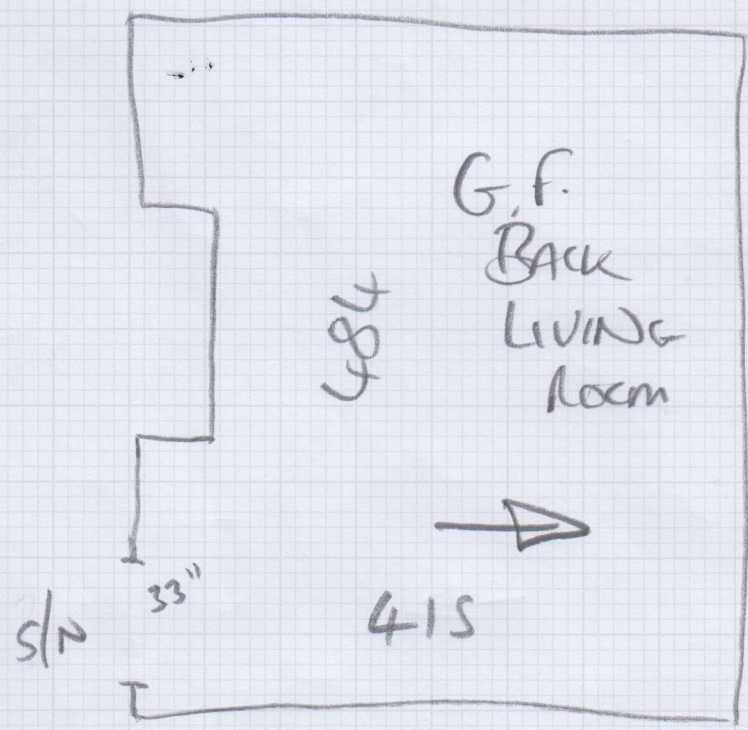

Job No: S35552
Name: MEAKINS
Address: 1096
Tel: _____
Sheet: _____ of: _____

VENEZUELA
- VEN-015

- 760 x 500
- 270 x 500
- 510 x 500
- 560 x 500

Job No: S35552
Name: MEAKINS
Address: 2076
Tel: _____
Sheet: _____ of: _____

985 x 400

39.40m²

* ALL STAIRS AS RUNNERS

* FIXED WIDTH RUNNERS

(10 cm GAP ON STRAIGHTS)

* = TEMPLATE 1/4 A, 1/4 B + 3 WINDOWS ON SITE

Job No: S3SSS2
Name: MEAKINS
Address: 4066
Tel:
Sheet: of:

MEAKINS

CARESS
- COTTON
430 x 500

- Measurements With Laser
- Full WITH STUFF - Will Be Empty

For Laser Dimensions

Job No: S3552
 Name: MEAKIN'S
 Address: (6096)
 Tel:
 Sheet: of:

NO SKIRTINGS ON

EXISTING WINDOW SEAT