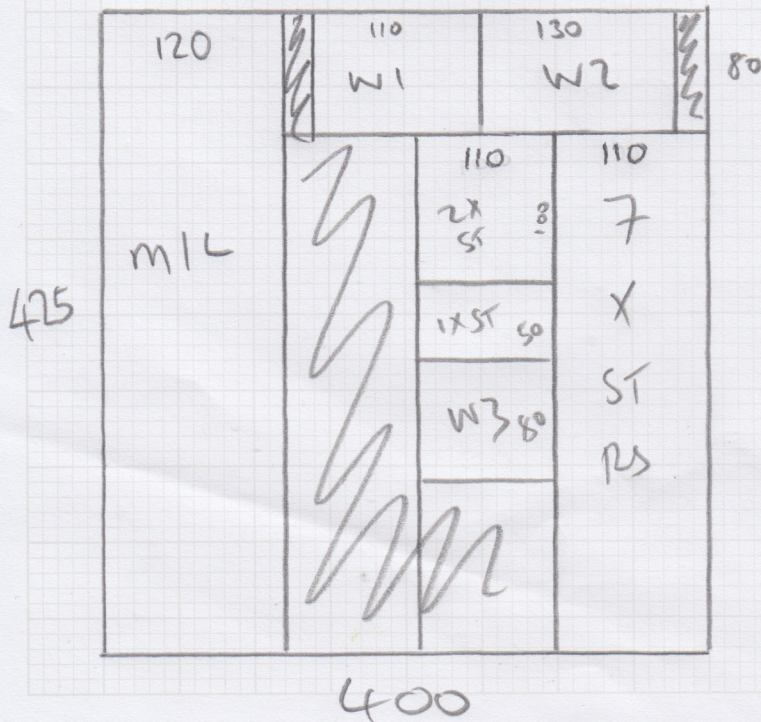

Job No: S35568

Name: ARTHE

Address:

Tel: 2/2

Sheet: of:

3x BEDS
810 x 400
32.40 m²

STLANDS
425 x 400
STRIFE
17 m²