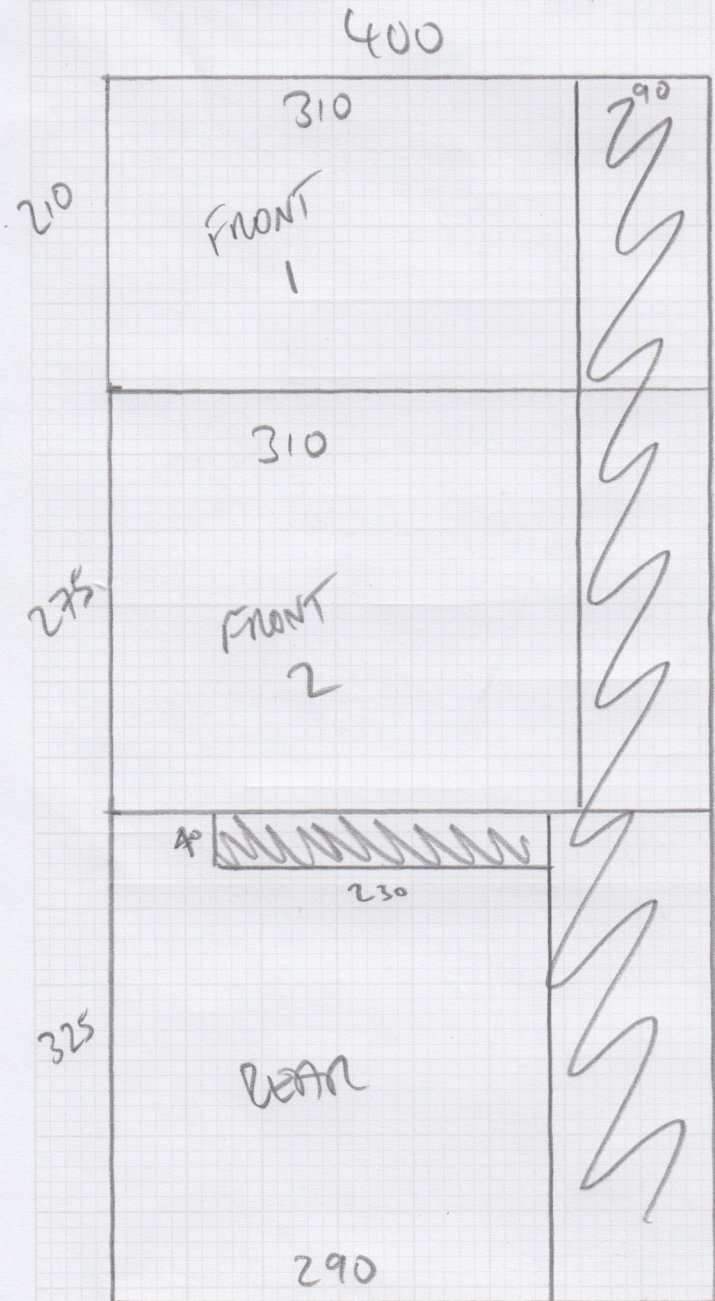

Job No: S35568

Name: ARTHE

Address:

Tel: 2/2

Sheet: of:

3x BEDS
810 x 400
32.40 m²

STLANDS
425 x 400
STRIFE
17 m²