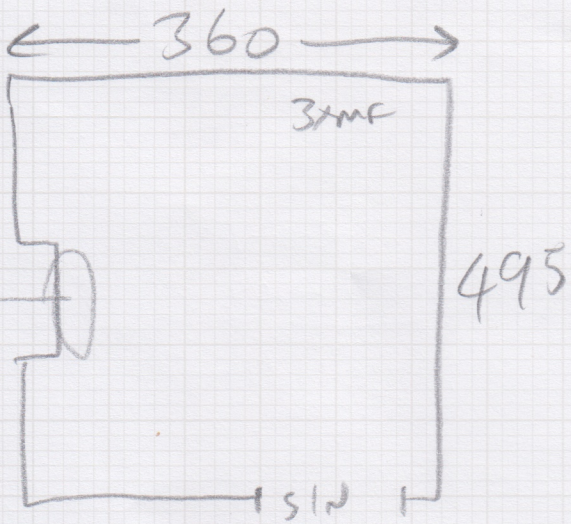

Job No: 535573

Name:

Address: 111

Tel:

Sheet: of:

NEW
SITE

York / Windsor Velvet 5.10 x 4.00m

FRONT GRAY 234 / Windsor y 75-River ^{Panel}