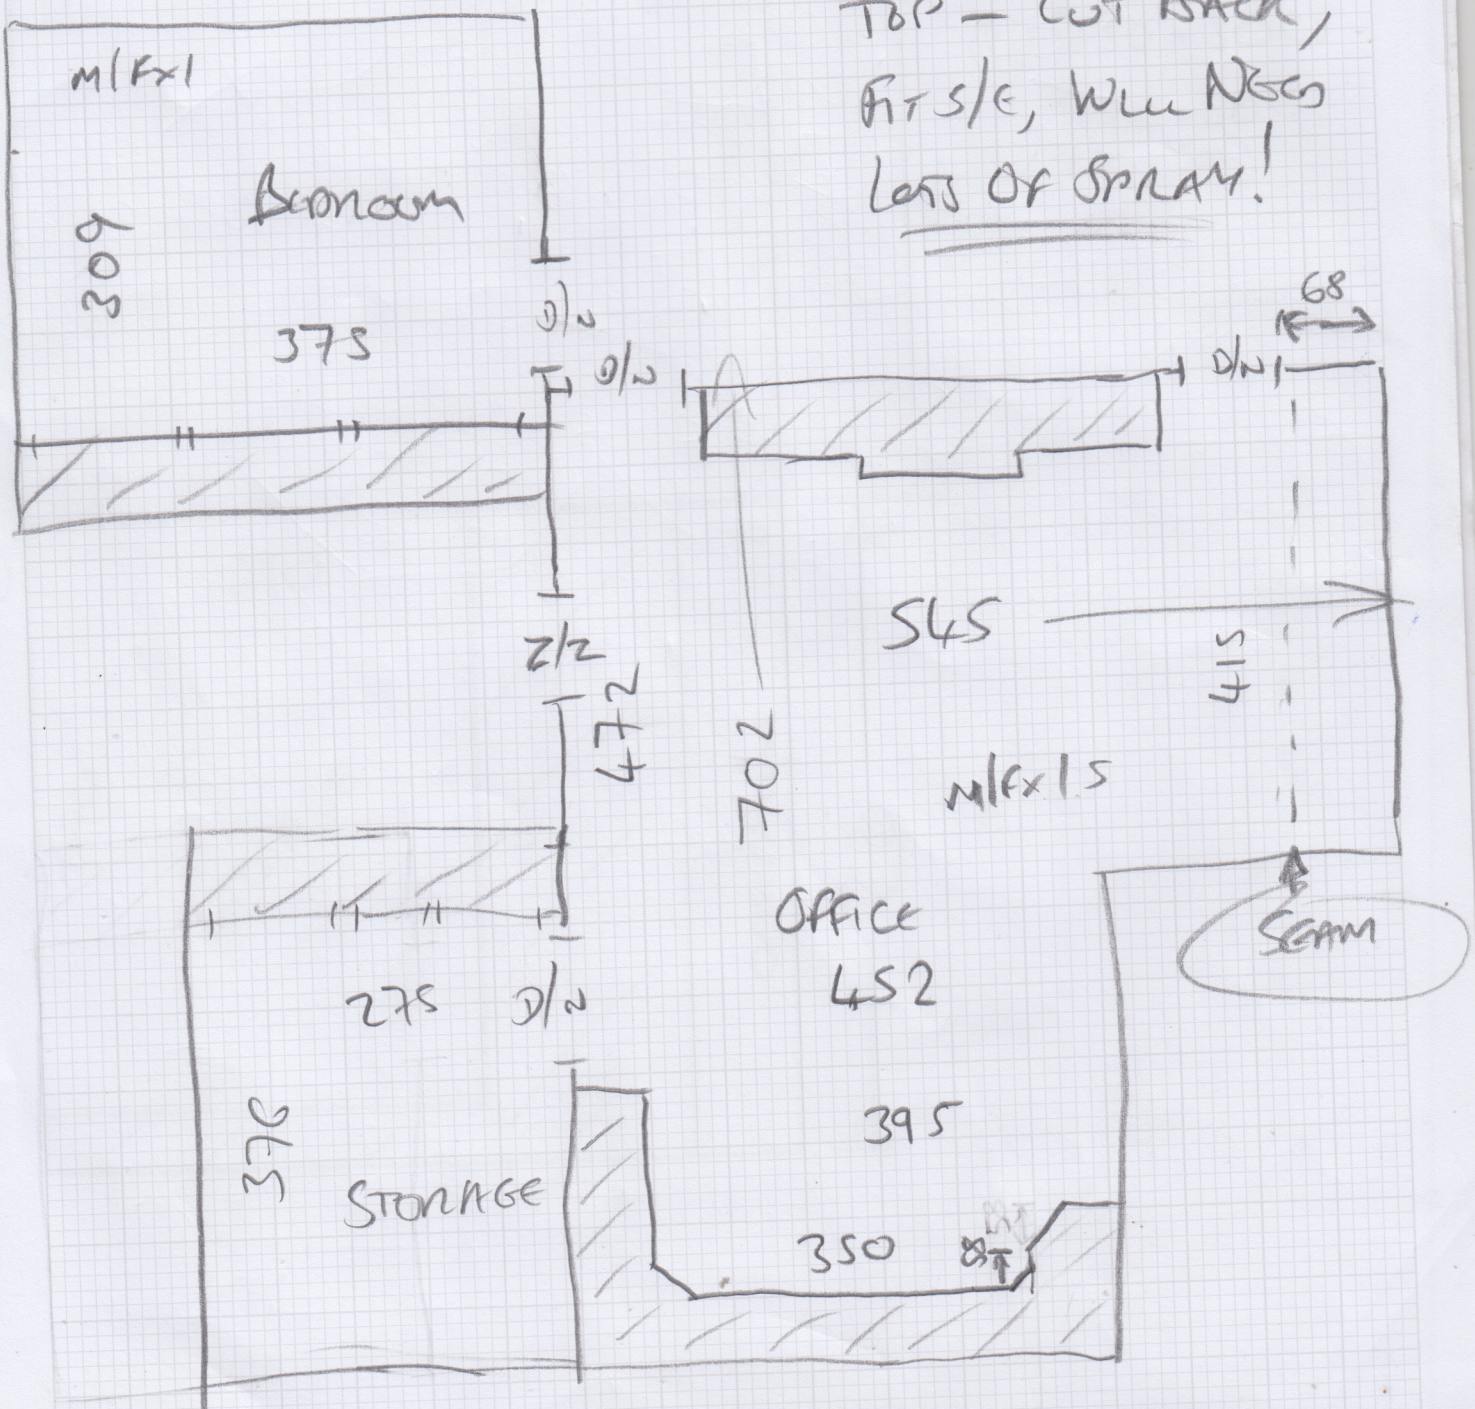

Job No: S35585

Name: MOUKAYED

Address:

Tel:

Sheet: 1 of 2

UNITS BUILT ON
TOP - CUT BACK,
FIT S/E, WLU NBGS
LOTS OF SPRAY!

Job No: 535585

Name: MOWKAYO

Address:

Tel:

Sheet: 2 of 2

- ① 720 x 500
- ② 430 x 500
- 320 x 500 (BE-ROOM)