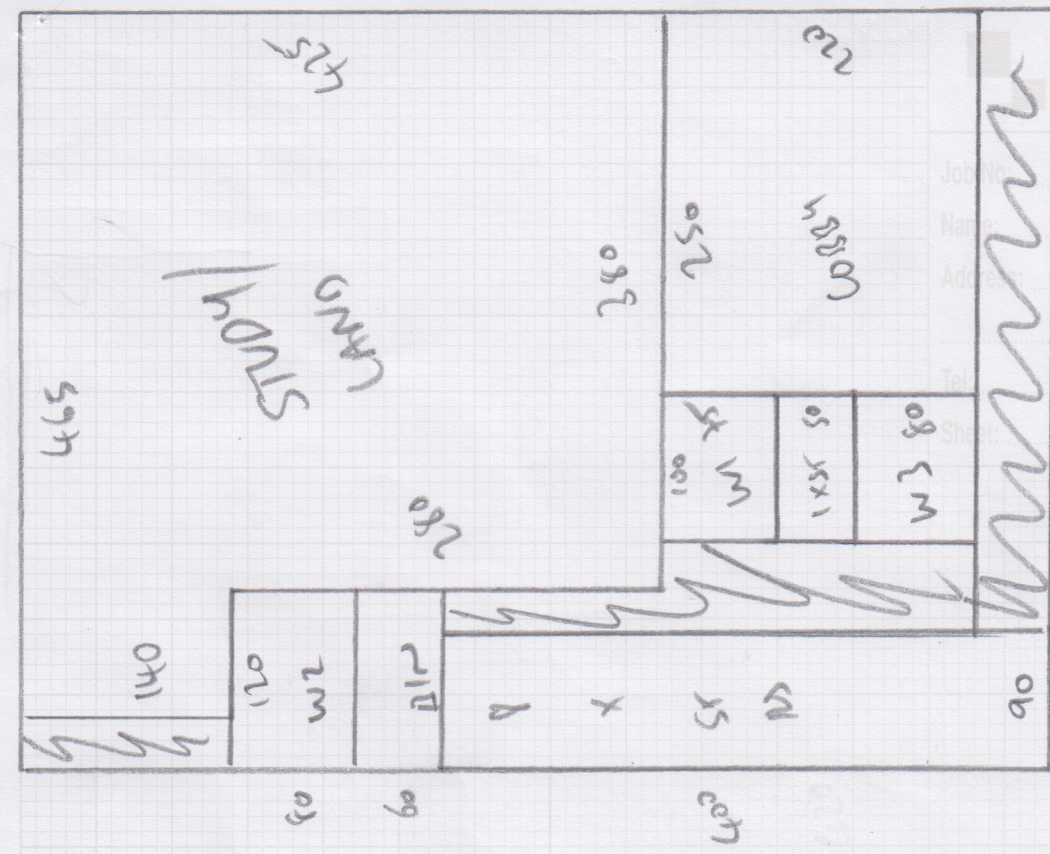

- 8x5T = 45 x 76
- w1 = 63 x 86
- w2 = 69 x 110
- w3 = 68 x 74
- 1x5T = 45 x 77
- 501N = 45 x 105

ELEMENTS DESIGN AIDS-114

(CUSTOMER SINGEL)

S35592

1/1

- PuAN = 680 x 500
- R1room = 265 x 500
- L1room = 400 x 500