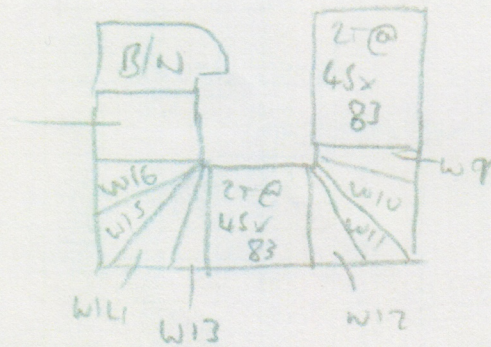

535606

535494
TAYLOR

WANDROSES
TO GO IN

(ASSUMED
55cm DEEP)

All
CONC.
SUB-FLOORS
(BOS + LANDING)

~~NEW FOREST
NF 102~~

Risca = 19x79

- W1 = 65x91
- W2 = 65x113
- W3 = 90x113
- W4 = 58x83
- W5 = 65x91
- W6 = 65x113
- W7 = 90x118
- W8 = 71x83

Priority

Risca = 20x79

- W9 = 65x91
- W10 = 65x113
- W11 = 90x113
- W12 = 60x83
- W13 = 65x91
- W14 = 65x115
- W15 = 90x117
- W16 = 72x82
- ~~B/N = 47x107~~

YORK
THUNDER

1T@
45x82

~~CONC
AS WOOD~~

NO