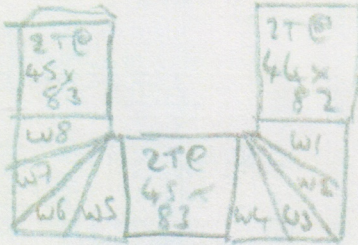

535606

535494
TAYLOR

WANDROSES
TO GO IN

(ASSUMED
55cm DEEP)

All
CONC.
SUB-FLOORS
(BOS + LANDING)

~~NEW FOREST
NF 102~~

Risca = 19x79

- W1 = 65x91
- W2 = 65x113
- W3 = 90x113
- W4 = 58x83
- W5 = 65x91
- W6 = 65x113
- W7 = 90x118
- W8 = 71x83

Priority

Risca = 20x79

- W9 = 65x91
- W10 = 65x113
- W11 = 90x113
- W12 = 60x83
- W13 = 65x91
- W14 = 65x115
- W15 = 90x117
- W16 = 72x82
- ~~B/N = 47x107~~

YORK
THUNDER

1T@
45x82

~~CONC
AS WOOD~~

NO