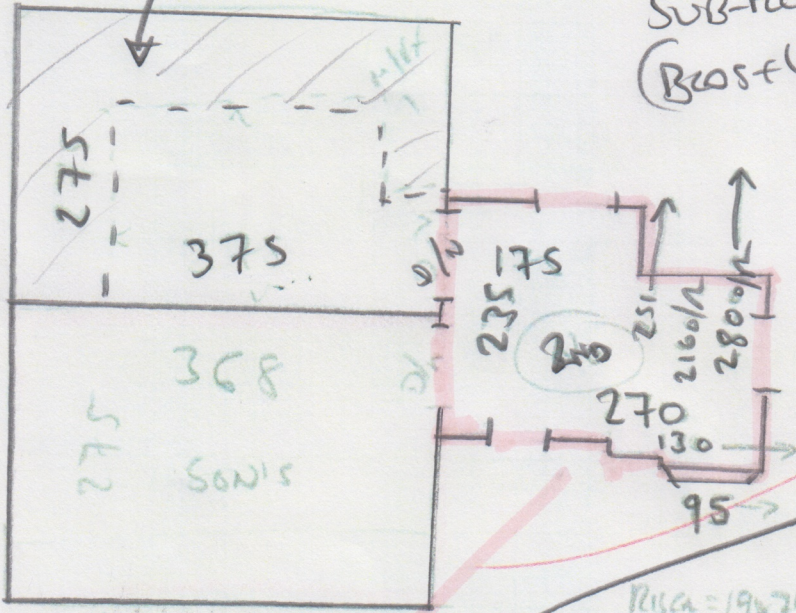

535606

535494
TAYLOR

WANDROSES
TO GO IN

(ASSUMED
55cm DEEP)

All
CONC.
SUB-FLOORS
(BOS + LANDING)

~~NEW FOREST
NF 102~~

Risca = 19x79

- W1 = 65x91
- W2 = 65x113
- W3 = 90x113
- W4 = 58x83
- W5 = 65x91
- W6 = 65x113
- W7 = 90x118
- W8 = 71x83

Priority

Risca = 20x79

- W9 = 65x91
- W10 = 65x113
- W11 = 90x113
- W12 = 60x83
- W13 = 65x91
- W14 = 65x115
- W15 = 90x117
- W16 = 72x82
- ~~B/N = 47x107~~

YORK
THUNDER

1T@
45x82

~~CONC
AS WOOD~~

NO