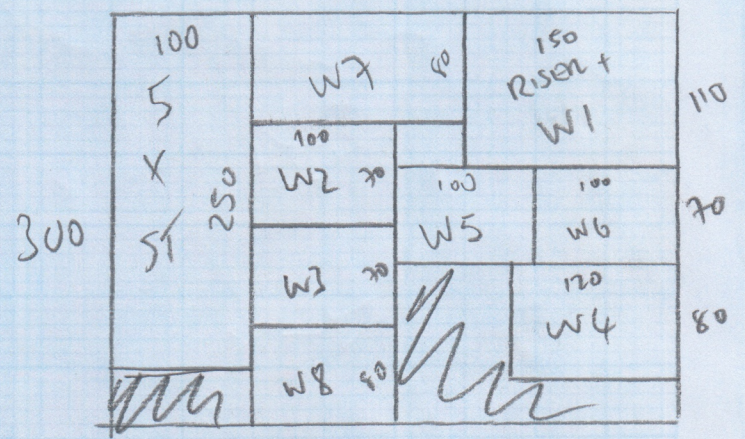

S35608  
 |||

2254  
 Mrs C LEWIS  
 22 Victoria Road  
 Morfles  
 SW14 8BT  
 Milk Milk 130  
 4.15 x 2.20

LAYOUT

- Riser 0.18 x 1.30 ✓
- W1 0.82 x 1.72 ✓
- W2 0.61 x 0.78 ✓
- W3 0.57 x 0.93 ✓
- W4 0.68 x 1.05 ✓
- W5 0.64 x 0.68 ✓
- ✓ (S) 0.44 x 0.66 ✓
- W6 0.60 x 0.87 ✓
- ✓ W7 0.64 x 1.03 ✓
- W8 0.62 x 0.75 ✓

NO UPLIFT  
 NEEDS SLEDGE

300 x 400

(100)