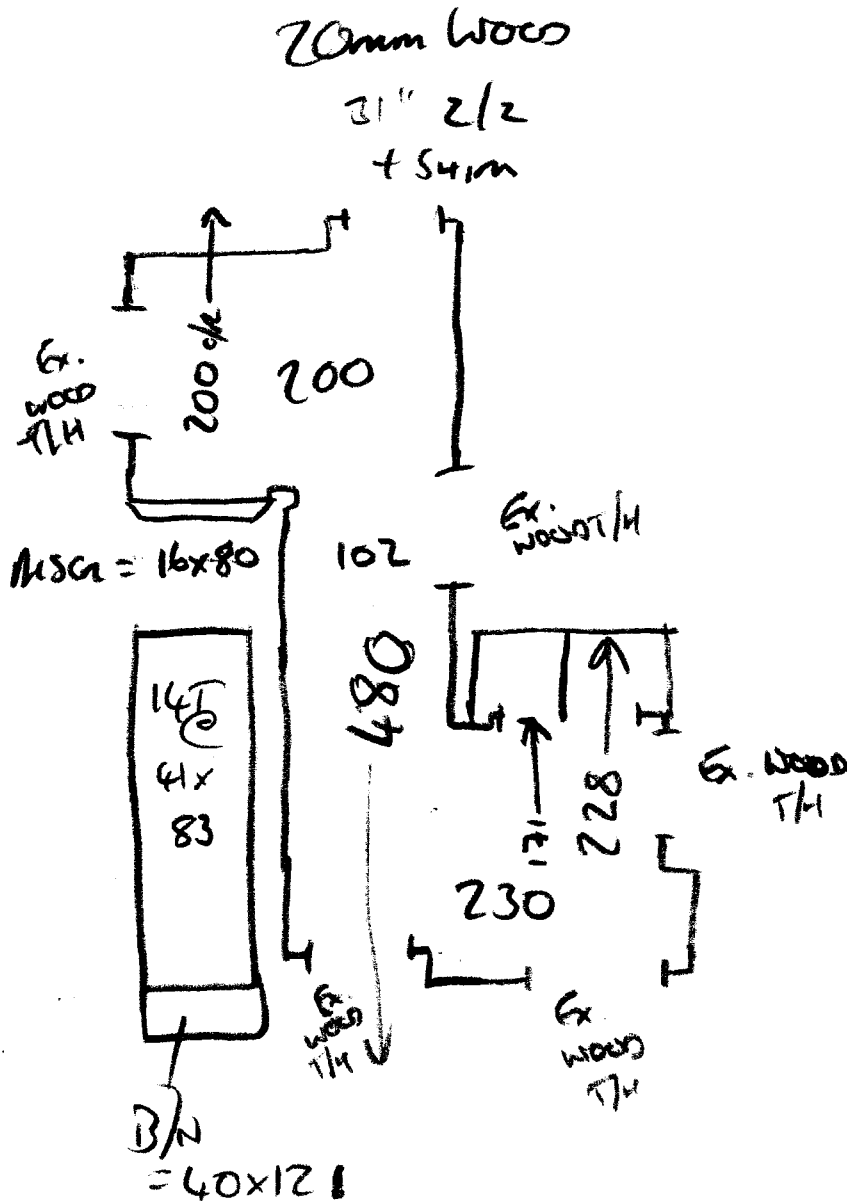

S35627
SOLMAN

(FIT AS STRAIGHT RUNNER)
63cm WIDE

- WIRE ACROSS RISER, TO BE REMOVED BEFORE
- BEADING UNDER LANDING NOSE TO BE REMOVED BEFORE FIT

S38627
SOLMAN

530 x 400