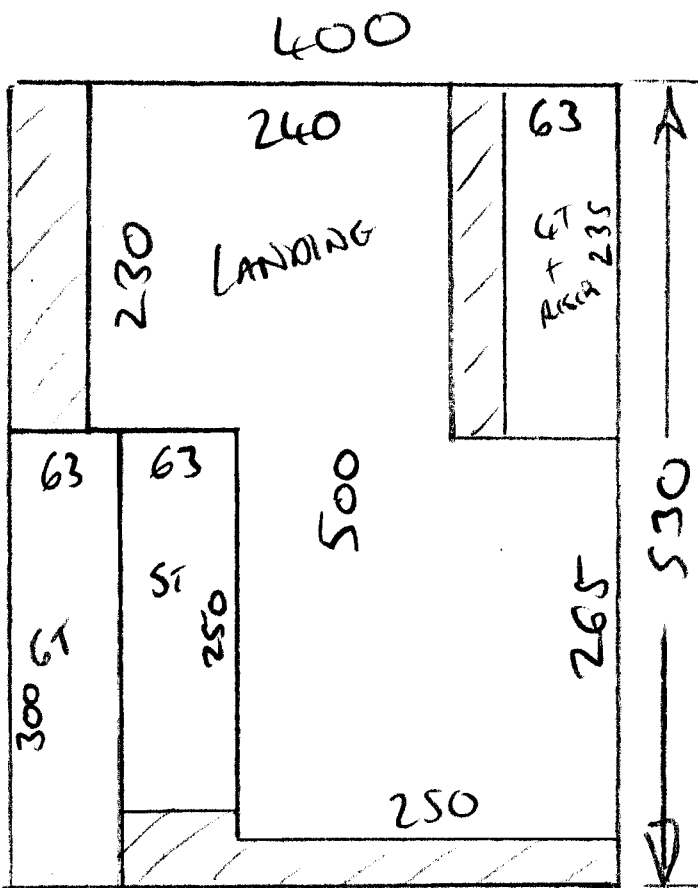

S35627
SOLMAN

(FIT AS STRAIGHT RUNNER)
63cm WIDE

- WIRE ACROSS RISER, TO BE REMOVED BEFORE
- BEADING UNDER LANDING NOSE TO BE REMOVED BEFORE FIT

S38627
SOLMAN

530 x 400