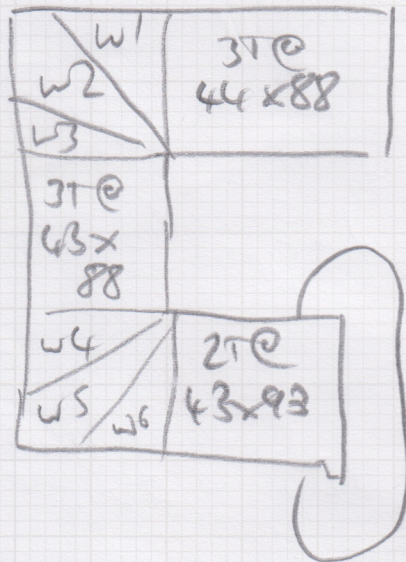

Job No: S35637
Name: BUNTING
Address:

Tel:
Sheet: 1-2

KINGSTON

MOCHA ELITE.

715 x 400

28.6m²

Job No: 535637
 Name: BUNTING
 Address: 
 Tel:
 Sheet: 2-2

- w1 = 67 x 99
- w2 = 76 x 122
- w3 = 71 x 85
- w4 = 67 x 100
- w5 = 78 x 121
- w6 = 72 x 85
- D/B/N = 66 x 210 (C = 40 x 151, B = 16 x 207)