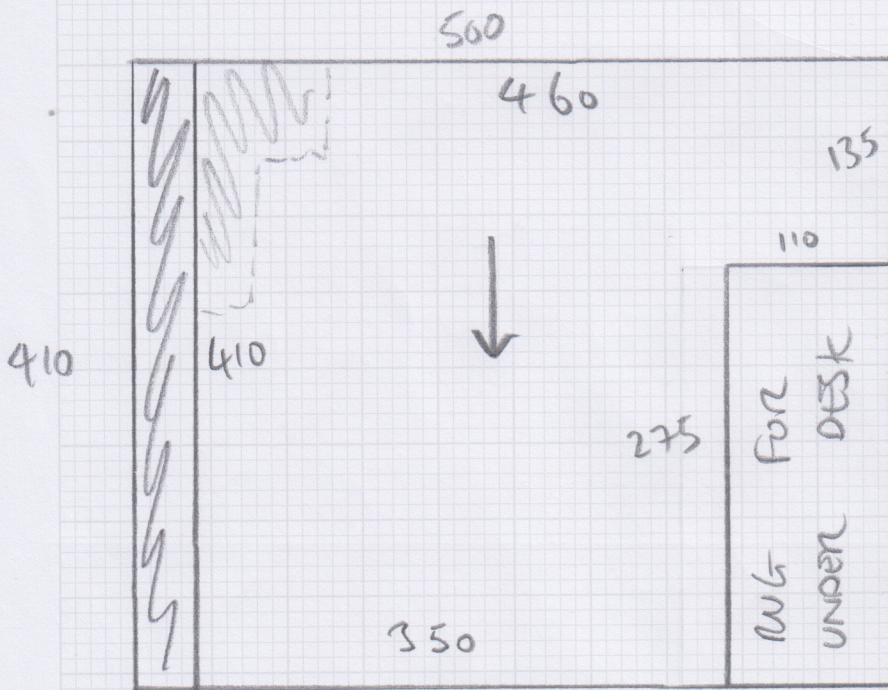

Job No: 535662  
 Name: "KENT"  
 Address:  
 Tel:  
 Sheet: 1/1

- BUNK BED + DESK
- U/D MEX.
- EX SIE.

IF 5m

410 x 500

WESTEX.  
 SILKEN VELVET  
 CHIC  
 "BLONDE"