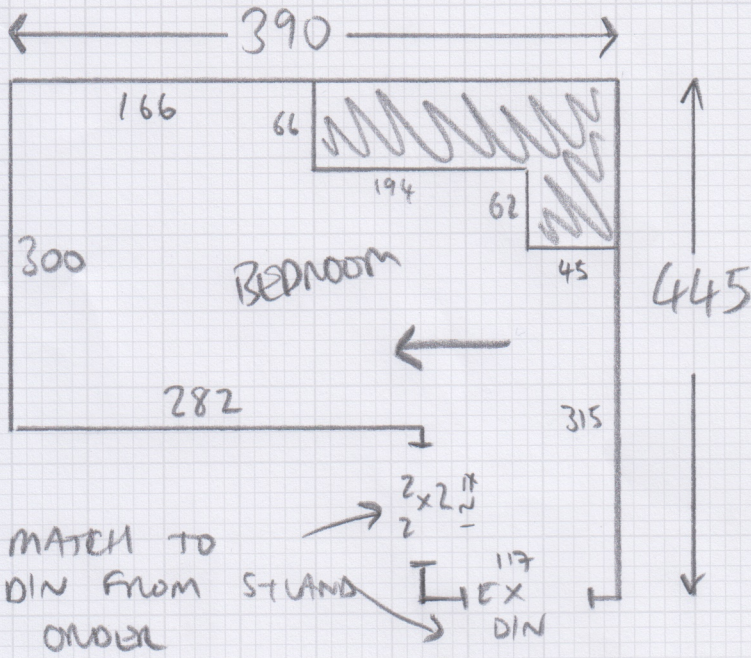

Job No: 535662  
 Name: "KENT"  
 Address:  
 Tel:  
 Sheet: 1/1

- BUNK BED + DESK
- U/D MEX.
- EX SIE.

IF 5m

410 x 500

WESTEX.  
 SILKEN VELVET  
 CHIC  
 "BLONDE"