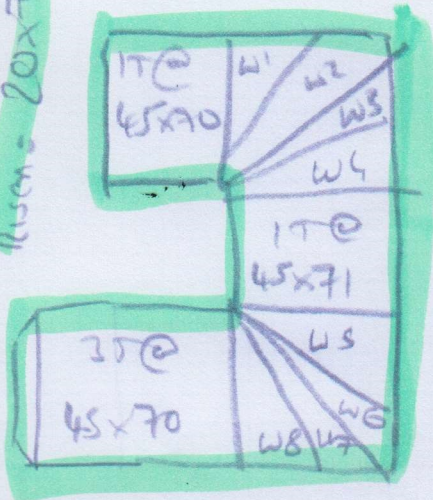

BROOKLYN GL L01

(S) 35664

RUNNER 1ST FLOOR ONLY

STEP/YAN

67 CM WIDE

FIXED PERIMETER 10 CM GAP (1) OF (4)

TAPED SIDES IN GLV 9045

SITE TEMPLATE THUR 1318

(WHEN WE FIT (4) BEDS)

67 CM STRAIGHT

10 CM GAP ALL ROUND -

FIXED PERIMETER

(S) 35664 CARRIYAN

Example of a
FIXED PERIMETER
Runner

carpet is Carnaby ST-402 with HB8478 tape

FIRST FLOOR - ~~BRUXELLES~~
~~60~~ (20)

REAR BED = 3.0 x 4m

REAR STUDY = 3.5 x 4m

FRONT STUDY = 2.60 x 4m

FRONT BED = 4.90 x 4m

LAYOUT NET MEASURES

S35666
CHERLIYANU

Runen = 20x70

- W1 = 61x80.
- W2 = 62x104.
- W3 = 87x106.
- W4 = 61x70.
- W5 = 60x80.
- W6 = 63x105.
- W7 = 87x106.
- W8 = 60x70.

(3 & 4)

TOP
STR
FULL
WIDTH

NOT CHARTERED
© PRESENT
→ Runen = 18x85

Runen
10cm Gaps

60x134 - FITTED AS
STRAIGHT
45x Runen
WIDTH

S35664
CUNILYAN

LAYOUT
NET MEASURES

(4 of 4)