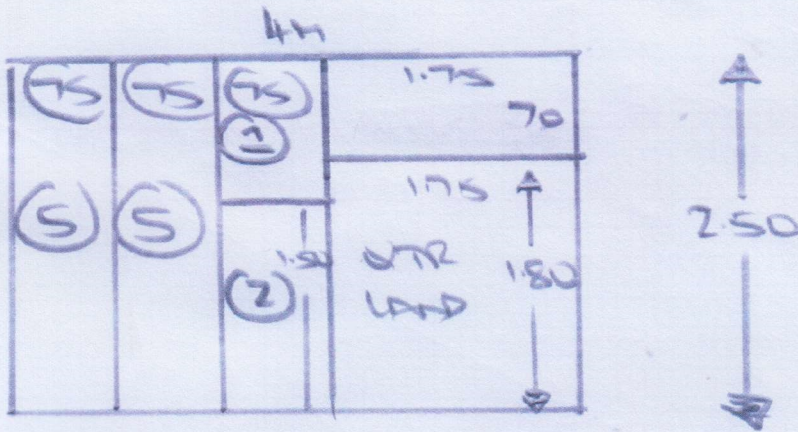

BROOKLYN GL L01

(S) 35664

RUNNER 1ST FLOOR ONLY

STEP/YAN

67 CM WIDE

FIXED PERIMETER 10 CM GAP (1) OF (4)

TAPED SIDES IN GLV 9045

SITE TEMPLATE THUR 1318

(WHEN WE FIT (4) BEDS)

67 CM STRAIGHT

10 CM GAP ALL ROUND -

FIXED PERIMETER

(S) 35664 CARRIYAN

Example of a
FIXED PERIMETER
Runner

carpet is Carnaby ST-402 with HB8478 tape

FIRST FLOOR - ~~BRUXELLES~~
~~60~~ (20)

10 CM GAP -
FIXED PERIMETER

(5) 35664
CARTER VAN

(2) or (4)

TOP STAIRS
" Full WIDTH "
YORK VELVET
232

FIRST FIGHT *
NOTE RUNNER

IN BROOKLYN GL L01

SEE PAGE (1)

(4) BEDS YORK VELVET GL
232

(3 & 4)

TOP
STR
FULL
WIDTH

NOT CHARTERED
© PRESENT
→ Runen = 18x85

Runen
10cm Gaps

60x134 - FITTED AS
STRAIGHT
45x Runen
WIDTH

S35664
CUNILYAN

LAYOUT
NET MEASURES

(4 of 4)