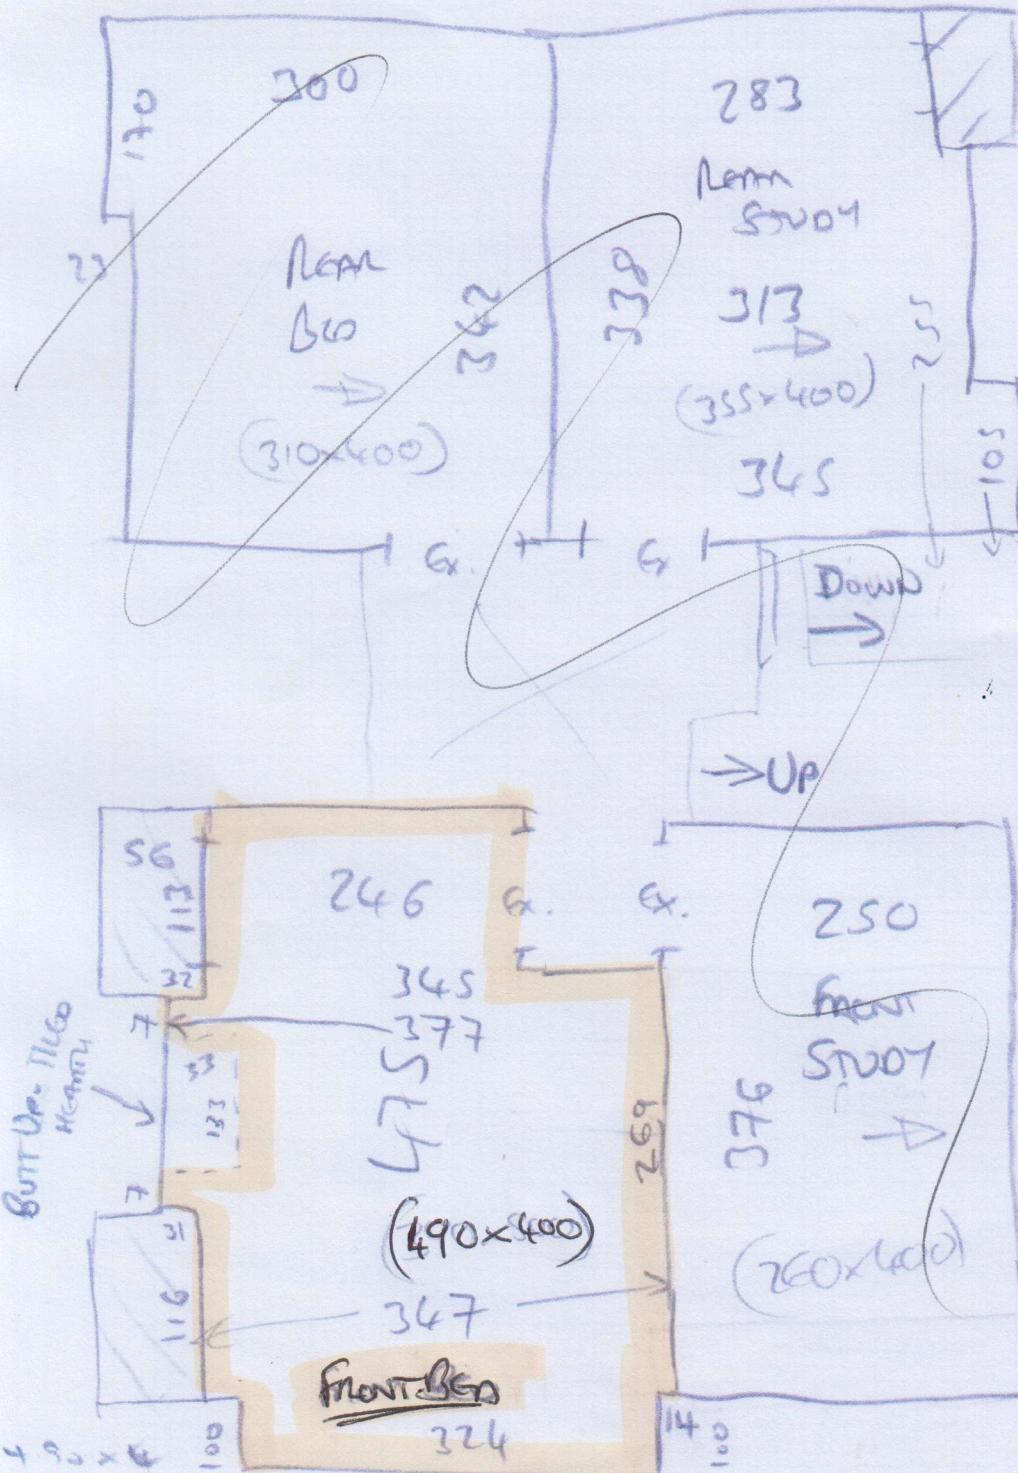

S35664
CUNILYAN

LAYOUT
NET MEASURES

(4 of 4)

Rear

46.17 Det