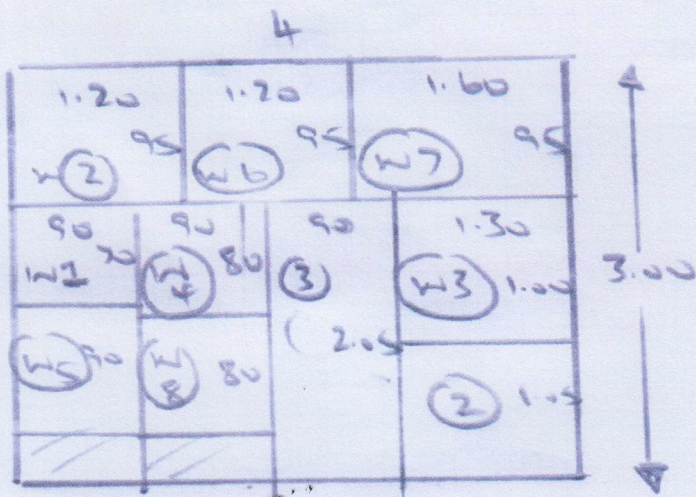

BROOKLYN GL L01

(S) 35664

RUNNER 1ST FLOOR ONLY

STEP/YAN

67 CM WIDE

FIXED PERIMETER 10 CM GAP (1) OF (4)

TAPED SIDES IN GLV 9045

SITE TEMPLATE THUR 1318

(WHEN WE FIT (4) BEDS)

67 CM STRAIGHT

10 CM GAP ALL ROUND -

FIXED PERIMETER

(S) 35664 CARRIYAN

Example of a
FIXED PERIMETER
Runner

carpet is Carnaby ST-402 with HB8478 tape

FIRST FLOOR - ~~BRUXELLES~~
~~60~~ (20)

10 CM GAP -
FIXED PERIMETER

(5) 35664
CARTER VAN

(2) or (4)

TOP STAIRS
" Full WIDTH "
YORK VELVET
232

FIRST FIGHT *
NOTE RUNNER

IN BROOKLYN GL L01

SEE PAGE (1)

(4) BEDS YORK VELVET GL
232

(3 & 4)

TOP
STR
FULL
WIDTH

NOT CHARTERED
© PRESENT
→ Runen = 18x85

Runen
10cm Gaps

60x134 - FITTED AS
STRAIGHT
45x Runen
WIDTH

S35664
CUNILYAN

LAYOUT
NET MEASURES

(4 of 4)