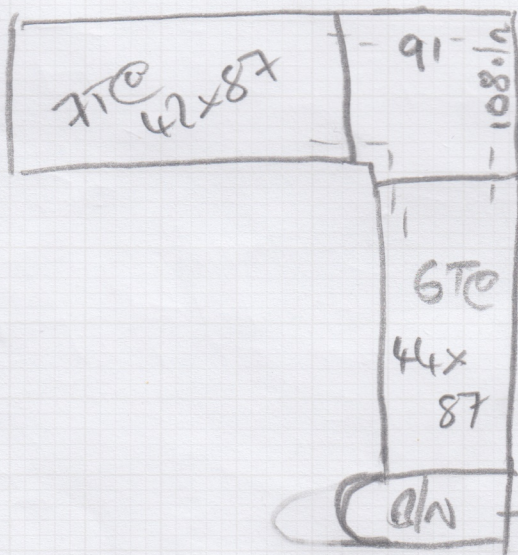

67 cm STRAIGHT

10 cm GAP ALL ROUND

Fixed PERIMETER

(S) 35664 CHERIYAN

Example of a
FIXED PERIMETER
Runner

carpet is Carnaby ST-402 with HB8478 tape

FIRST FLOOR BROOKLYN

60 (LO)

" Full Width "

YORK VELVET

232

FIRST FLIGHT *
NOTE RUNNER
IN BROOKLYN GL LO1
SEE PAGE (1)

(4) BEDS YORK VELVET GL 232

REAR BED = 3.10 x 4m

REAR STUDY = 3.55 x 4m

FRONT STUDY = 2.60 x 4m

FRONT BED = 4.90 x 4m

LAYOUT NET MEASURES

Job No: S35666
Name: CHERIYANU

Address:

Tel:

(3 & 4)

Riscn = 20x70

- W1 = 61x80.
- W2 ✓ 62x104.
- W3 ✓ 87x106.
- W4 = 61x70.
- W5 = 60x80.
- W6 ✓ 63x105.
- W7 ✓ 87x106.
- W8 = 60x70.

TOP
SIDE
FULL
WIDTH

NOT GARAGED
@ PRESENT
→ Riscn = 18x85

RUNNER
10cm GAPS

60x134 - FITTED AS
STRAIGHT
45x RUNNER
WIDTH

Job No: 535664
Name: CHERILYAN
Address:

Tel:
Sheet: (4 of 4)

Room

LAYOUT
NET MEASURES