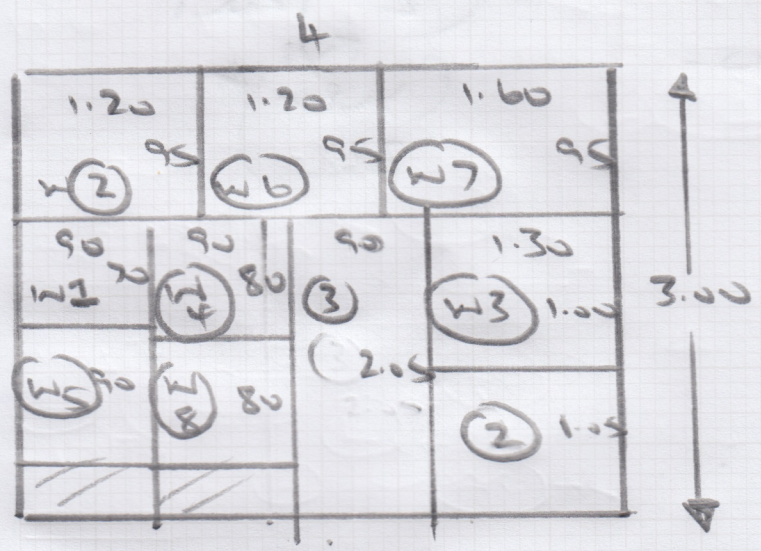

Job # (S 35664

Name: CHARLYN

Address:

Tel:

(2 of 4

TOP STAIR

" Full Width "

YORK VELVET

232

FIRST FLIGHT *
NOTE RUNNER
IN BROOKLYN GL LO1
SEE PAGE (1)

(4) BEDS YORK VELVET GL 232

REAR BED = 3.10 x 4m

REAR STUDY = 3.55 x 4m

FRONT STUDY = 2.60 x 4m

FRONT BED = 4.90 x 4m