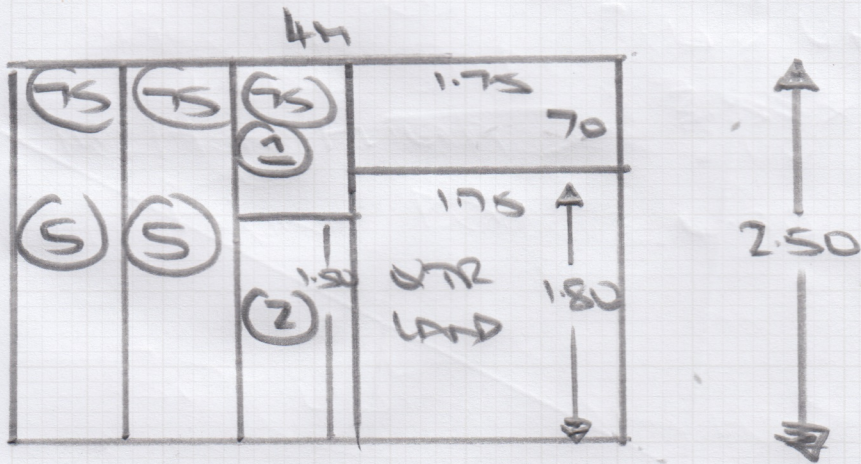

BROOKLYN GL L01

Job No: (S) 35664

Runner 1st flight only

Name: CHERIAN

67 cm wide

Fixed perimeter 10 cm gap (1) of (4)

Taped sides in GLV 9045

Site template 1425 1318
(when we fit 4 beds)

67 cm STRAIGHT

10 cm GAP ALL ROUND

Fixed PERIMETER

(S) 35664 CHERIYAN

Example of a
FIXED PERIMETER
Runner

carpet is Carnaby ST-402 with HB8478 tape

FIRST FLOOR BROOKLYN

60 (LO)

FRONT BED = 4.90 x 4m

LAYOUT NET MEASURES

Job No: S35666
Name: CHERIYANU

Address:

Tel:

(3 & 4)

Riscn = 20x70

- W1 = 61x80.
- W2 ✓ 62x104.
- W3 ✓ 87x106.
- W4 = 61x70.
- W5 = 60x80.
- W6 ✓ 63x105.
- W7 ✓ 87x106.
- W8 = 60x70.

TOP
SIDE
FULL
WIDTH

NOT GARAGED
@ PRESENT
→ Riscn = 18x85

RUNNER
10cm GAPS

60x134 - FITTED AS
STRAIGHT
45x RUNNER
WIDTH

Job No: 535664
Name: CHERILYAN
Address:

Tel:
Sheet: (4 of 4)

Room

LAYOUT
NET MEASURES