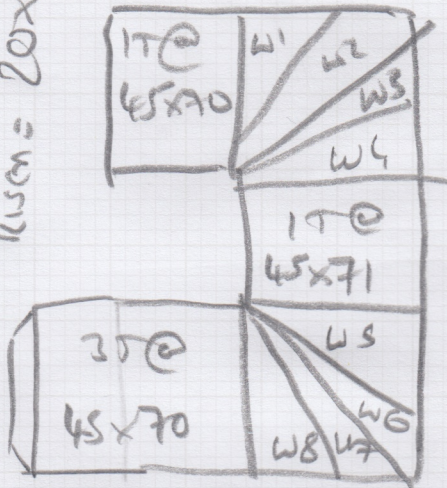

67 cm STRAIGHT

10 cm GAP ALL ROUND

Fixed PERIMETER

(S) 35664 CHERIYAN

Example of a
FIXED PERIMETER
Runner

carpet is Carnaby ST-402 with HB8478 tape

FIRST FLOOR BROOKLYN

60 (LO)

" Full Width "

YORK VELVET

232

FIRST FLIGHT *
NOTE RUNNER
IN BROOKLYN GL LO1
SEE PAGE (1)

(4) BEDS YORK VELVET GL 232

REAR BED = 3.10 x 4m

REAR STUDY = 3.55 x 4m

FRONT STUDY = 2.60 x 4m

FRONT BED = 4.90 x 4m

LAYOUT NET MEASURES

Job No: S35666
Name: CHERIYANU

Address:

Tel:

(3 & 4)

Riscn = 20x70

- W1 = 61x80.
- W2 ✓ 62x104.
- W3 ✓ 87x106.
- W4 = 61x70.
- W5 = 60x80.
- W6 ✓ 63x105.
- W7 ✓ 87x106.
- W8 = 60x70.

TOP
SIDE
FULL
WIDTH

NOT GARAGED
@ PRESENT
→ Riscn = 18x85

RUNNER
10cm GAPS

60x134 - FITTED AS
STRAIGHT
45x RUNNER
WIDTH

Job No: 535664
Name: CHERILYAN
Address:

Tel:
Sheet: (4 of 4)

Room

LAYOUT
NET MEASURES