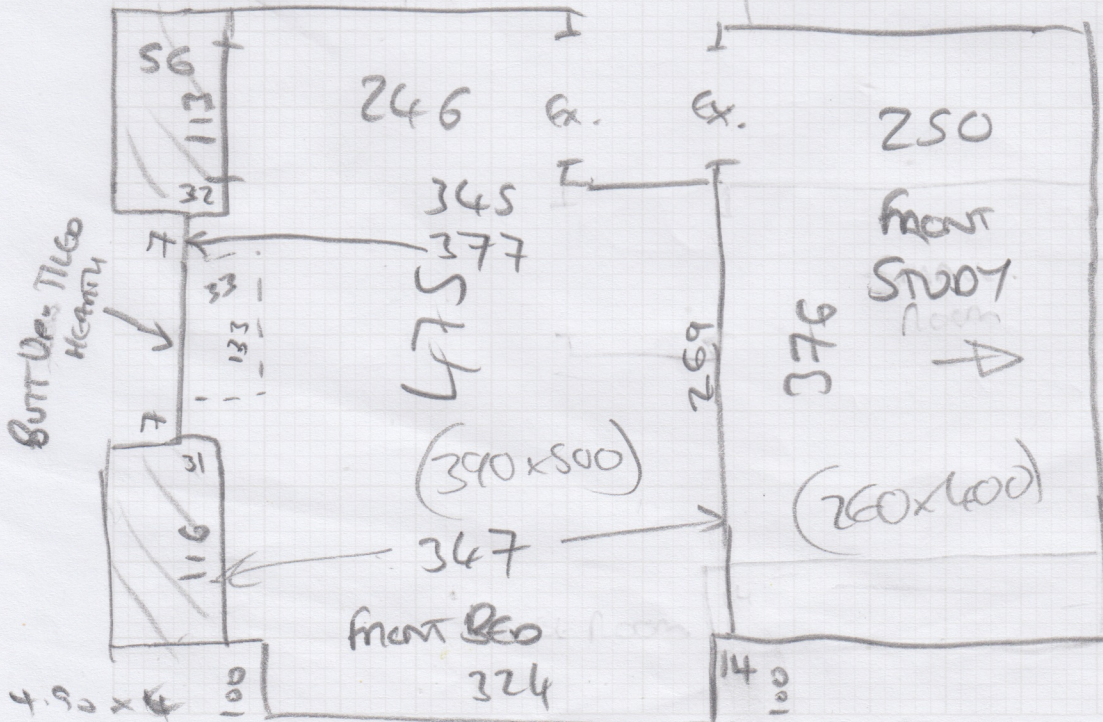

BROOKLYN GL L01

Job No: (S) 35664

Runner 1st flight only

Name: CHERIAN

67 cm wide

Fixed perimeter 10 cm gap (1) of (4)

Taped sides in GLV 9045

Site template 1425 1318
(when we fit 4 beds)

67 cm STRAIGHT

10 cm GAP ALL ROUND

Fixed PERIMETER

(S) 35664 CHERIYAN

Example of a
FIXED PERIMETER
Runner

carpet is Carnaby ST-402 with HB8478 tape

FIRST FLOOR BROOKLYN

60 (LO)

FRONT BED = 4.90 x 4m

LAYOUT NET MEASURES

Job No: S35666
Name: CHERIYANU

Address:

Tel:

(3 & 4)

Riscn = 20x70

- W1 = 61x80.
- W2 ✓ 62x104.
- W3 ✓ 87x106.
- W4 = 61x70.
- W5 = 60x80.
- W6 ✓ 63x105.
- W7 ✓ 87x106.
- W8 = 60x70.

TOP
SIDE
FULL
WIDTH

NOT GARAGED
@ PRESENT
→ Riscn = 18x85

RUNNER
10cm GAPS

60x134 - FITTED AS
STRAIGHT
45x RUNNER
WIDTH

Job No: 535664
Name: CHERILYAN
Address:

Tel:
Sheet: (4 of 4)

Room

LAYOUT
NET MEASURES