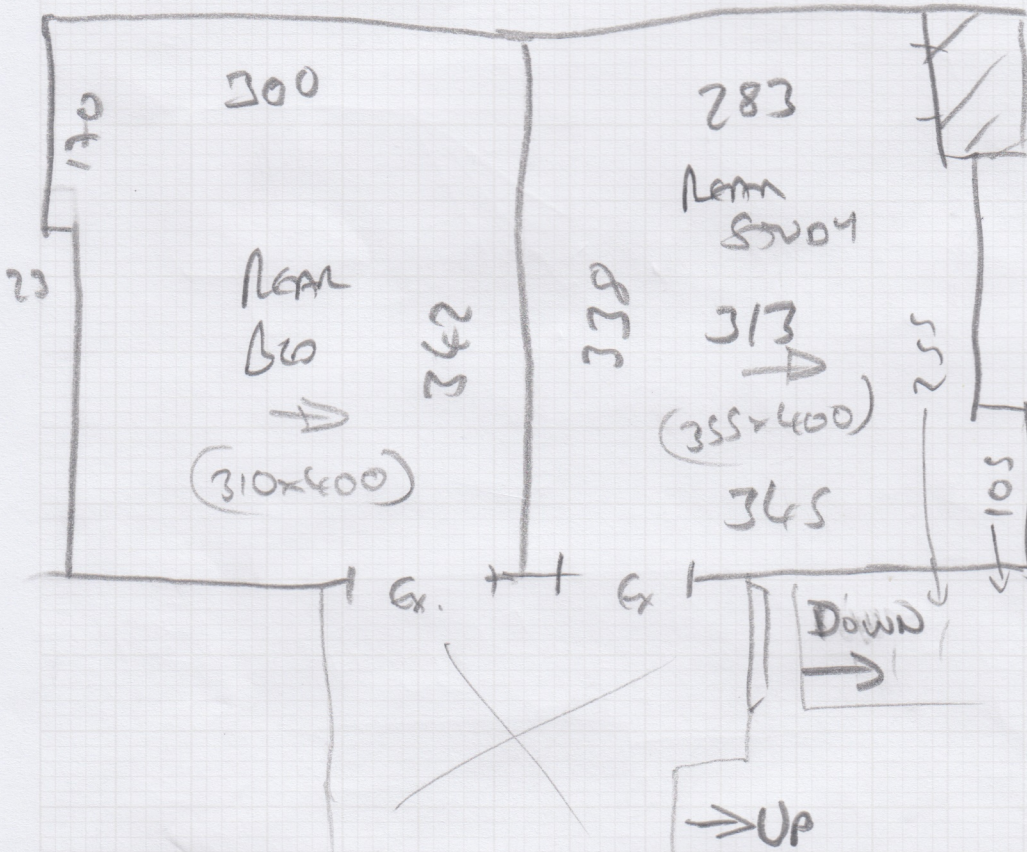

67 cm STRAIGHT

10 cm GAP ALL ROUND

Fixed PERIMETER

(S) 35664 CHERIYAN

Example of a
FIXED PERIMETER
Runner

carpet is Carnaby ST-402 with HB8478 tape

FIRST FLOOR BROOKLYN

60 (LO)

10 (M) GAP -

FIXED PERIMETER

Job # (S 35664

Name: CHARLYN

Address:

Tel:

(2 of 4

TOP STAIR

FRONT BED = 4.90 x 4m

LAYOUT NET MEASURES

Job No: S35666
Name: CHERIYANU

Address:

Tel:

(3 & 4)

Riscn = 20x70

- W1 = 61x80.
- W2 ✓ 62x104.
- W3 ✓ 87x106.
- W4 = 61x70.
- W5 = 60x80.
- W6 ✓ 63x105.
- W7 ✓ 87x106.
- W8 = 60x70.

TOP
SIDE
FULL
WIDTH

NOT GARAGED
@ PRESENT
→ Riscn = 18x85

RUNNER
10cm GAPS

60x134 - FITTED AS
STRAIGHT
45x RUNNER
WIDTH

Job No: 535664
Name: CHERILYAN
Address:

Tel:
Sheet: (4 of 4)

Room

LAYOUT
NET MEASURES