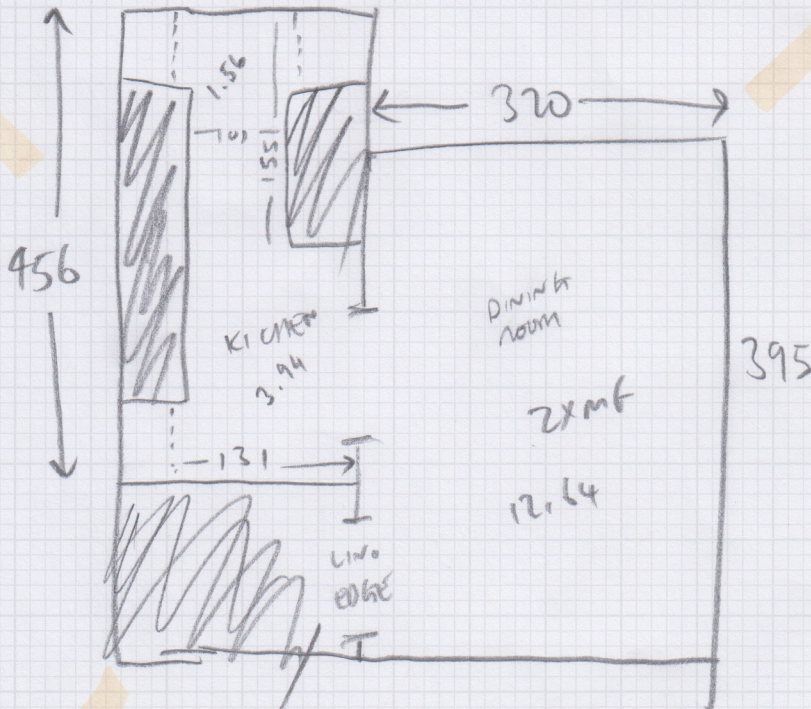

Job No: 535 668

Name: \_\_\_\_\_

Address: \_\_\_\_\_

Tel: 1/3

Sheet: \_\_\_\_\_ of: \_\_\_\_\_

Riser 2 = 18 x 85

W1 = 69 x 101

W2 = 76 x 121

W3 = 72 x 78

10 x ST = 45 x 82

B/N = 45 x 105

2.30 x 4.00  
DELO PLAIN GOLD

} 66 cm  
wide

DINING ROOM  
CORK LUT ON  
MARBBOARD, WILL  
COME UP EASY

KITCHEN  
CORK LUT ON  
CONC? WANT  
KNOW THU UPST ✓  
F1 FREEZER +  
2x WHITE GOODS.

NOT THIS

Job No: S 35668

Name: FAHIE

Address:

Tel: 213

Sheet: 01

230 x 400

Runner - 18 x 85

W1 - 69 x 101

W2 - 76 x 121

W3 - 72 x 78

10xST - 45 x 82

BIN - 45 x 105

} 66 cm  
} RUNNER

Job No: 535 668

Name: