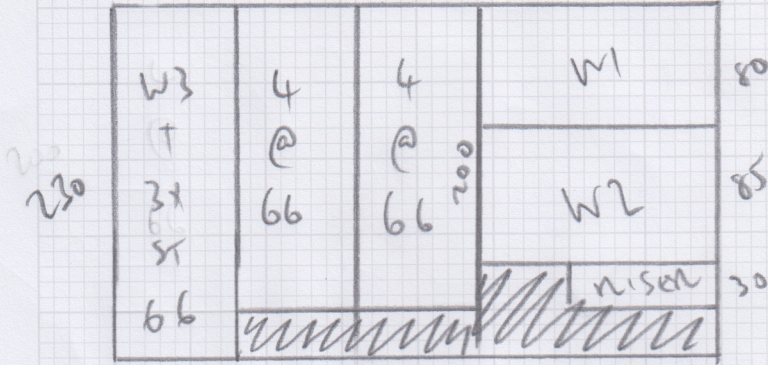

Job No: 535 668

Name: \_\_\_\_\_

Address: \_\_\_\_\_

Tel: 1/3

Sheet: \_\_\_\_\_ of: \_\_\_\_\_

Riser 2 = 18 x 85

W1 = 69 x 101

W2 = 76 x 121

W3 = 72 x 78

10 x ST = 45 x 82

B/N = 45 x 105

2.30 x 4.00  
DELO PLAIN GOLD

} 66 cm  
wide

DINING ROOM  
CORK LUT ON  
MARBBOARD, WILL  
COME UP EASY

KITCHEN  
CORK LUT ON  
CONC? WANT  
KNOW THU UPST ✓  
F1 FREEZER +  
2x WHITE GOODS.

NOT THIS

Job No: S 35668

Name: FAHIE

Address:

Tel: 213

Sheet: 01

230 x 400

Runner - 18 x 85

W1 - 69 x 101

W2 - 76 x 121

W3 - 72 x 78

10xST - 45 x 82

BIN - 45 x 105

} 66 cm  
} RUNNER

Job No: 535 668

Name: