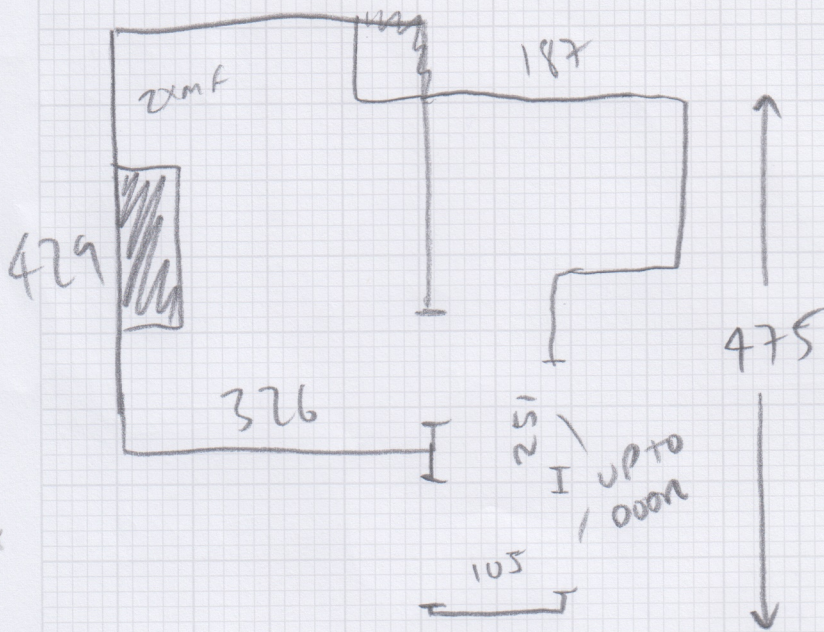

Job No: 535 668

Name:

Address:

Tel:

Sheet: of:

NO UPLIFT
WOOD FLOORBOARDS
PLY REQ + FEATHER
2xmf