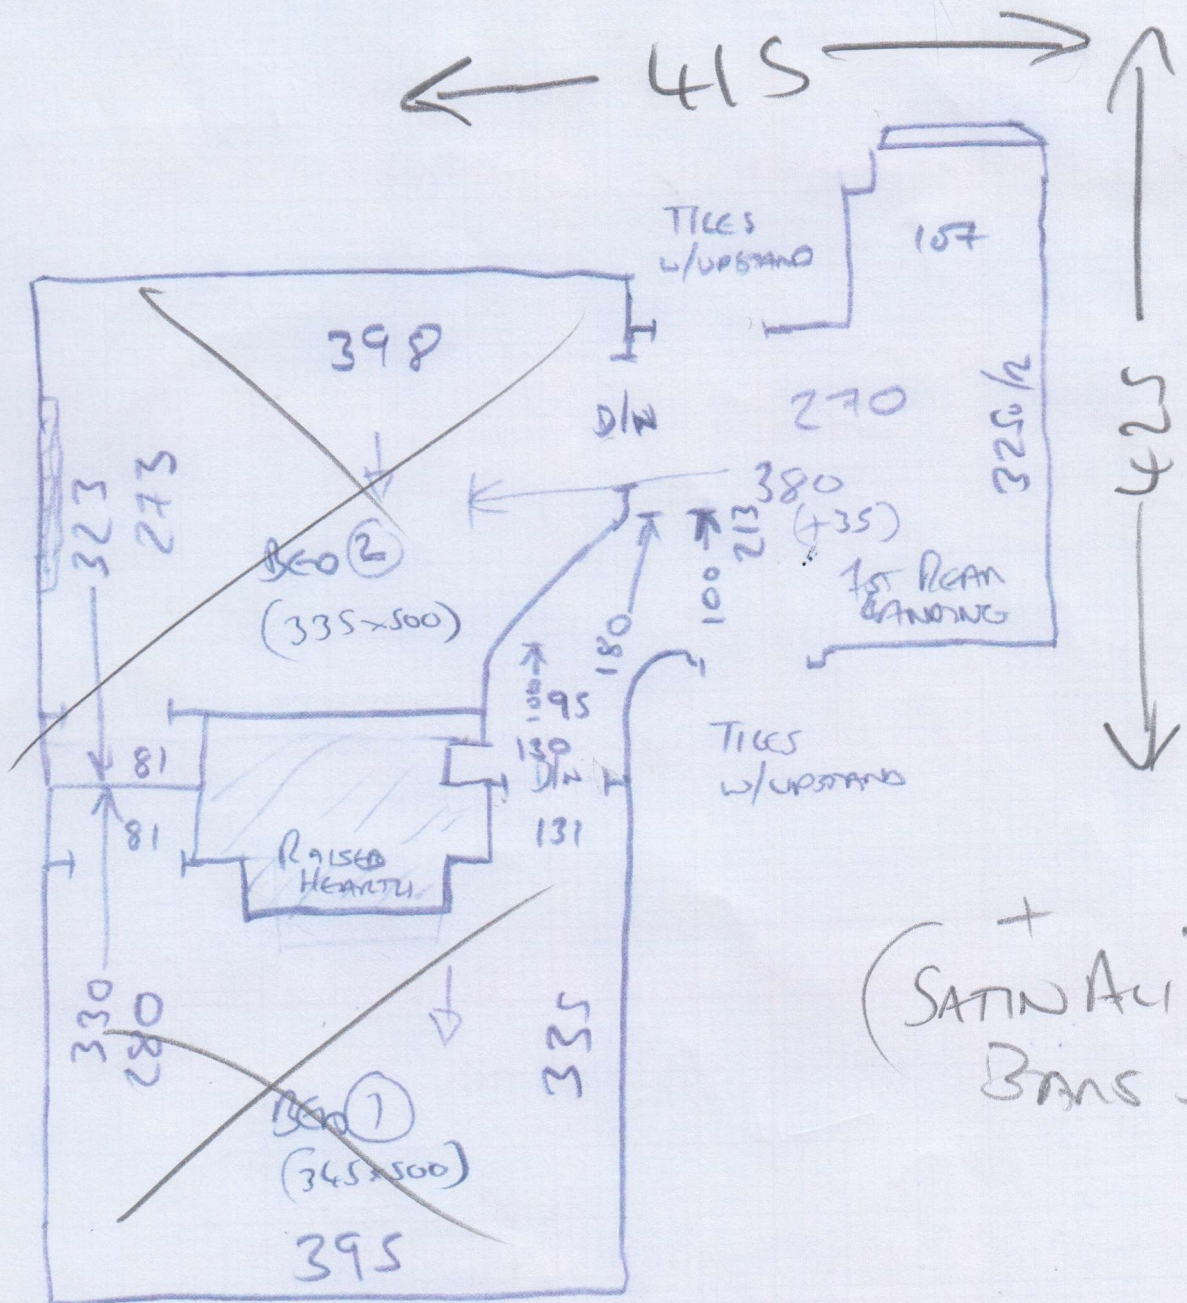

S35672
MILNE

ZAMBIA ZAN-121
440x500

(FINISH UNDER
NOSE)

(SATIN ACU
BANS)