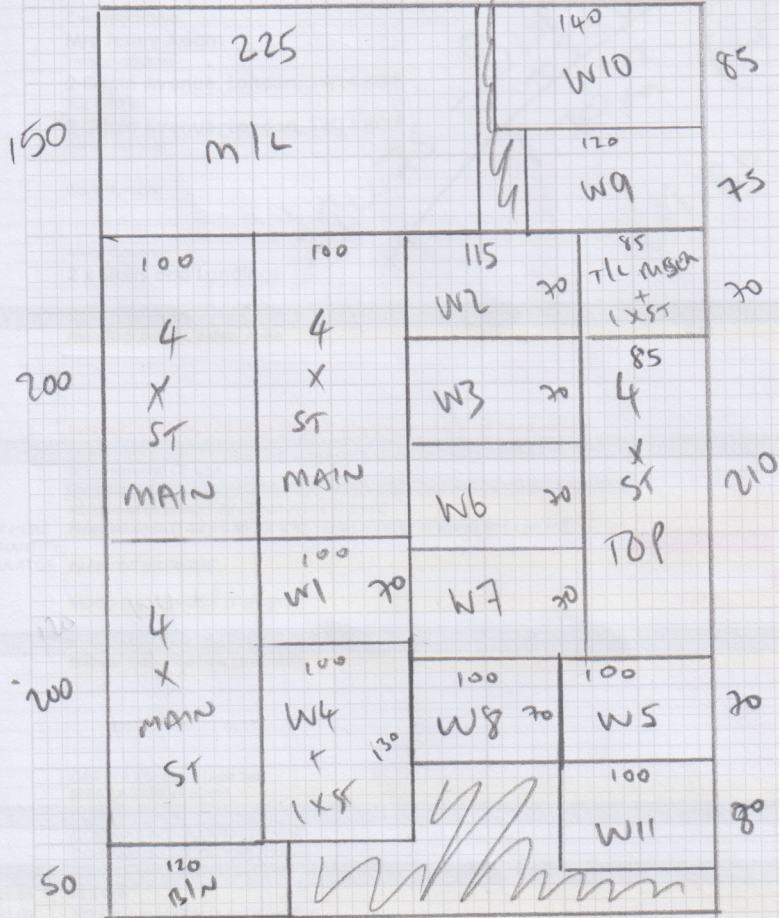

Job No: 535676

Name:

Address:

Tel:

Sheet: of:

600 x 400

24 m²