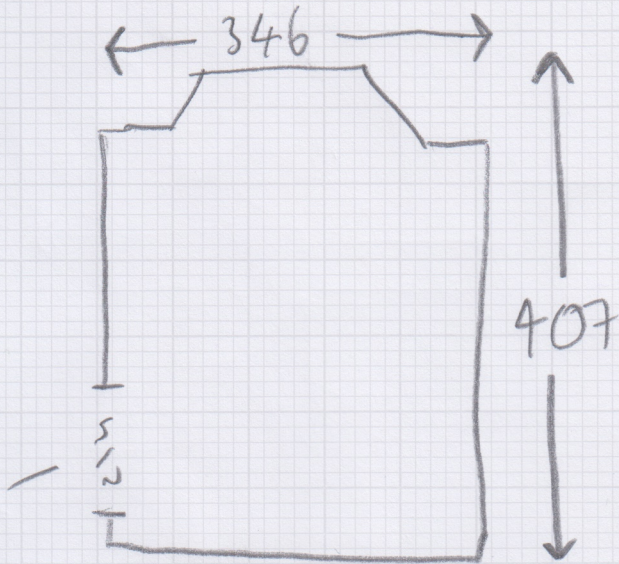

Job No: S 35680

Name: .....

Address: .....

Tel: .....

Sheet: 1 OF 1

SLIDING DOOR NEEDS TRIMMING - ADVISED CUSTOMER  
STICK S/E + U/VAY

UFM

SILVER SNAP

UNNATURAL FLOORING  
New ENGLAND  
NORFOLK  
4.15- x 4m

THIS TYPE OF DOOR CAN'T BE CUT SO  
FIT UP TO AND FINISH WITH STICKLE BAR