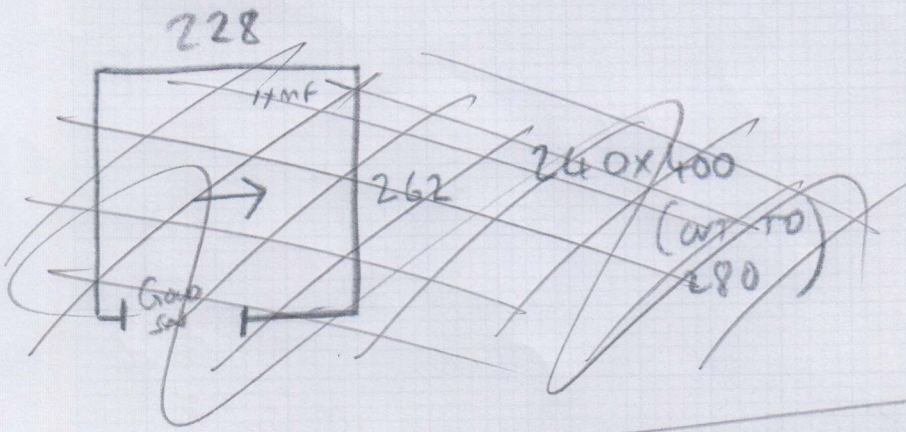

S35713

~~W33466~~

CHURCH

|||

BROOKLYN
- BRO-LO4
 440x500

LIVING ROOM - 2x BUILT IN W/BOARDS PAINTED IN MATTE PAINT - ADVISED ABOUT INEVITABLE DAMAGE

QUOTE ON SAME AS PREV ORDER