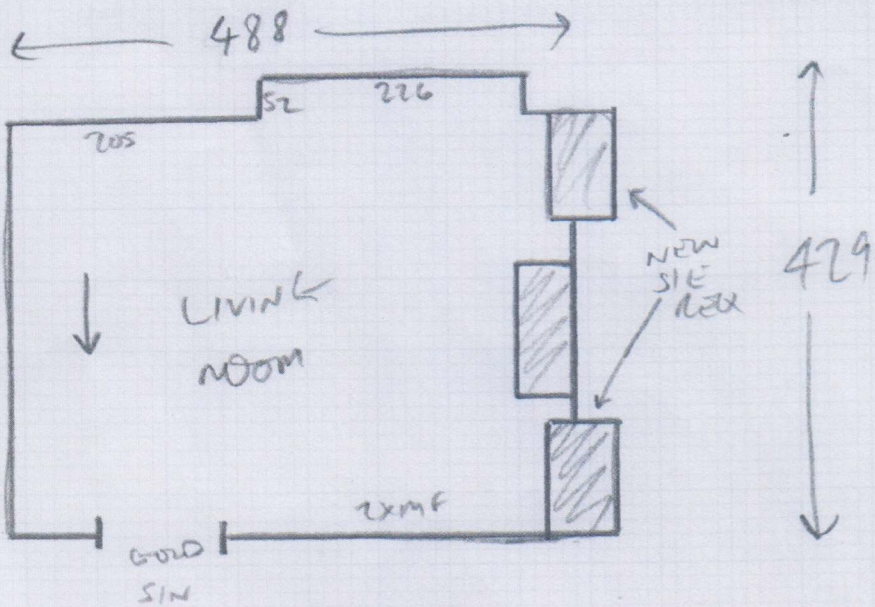

S35713

~~W33466~~

CHURCH

|||

BROOKLYN
- BRO-LO4
 440x500

LIVING ROOM - 2x BUILT IN W/BOARDS PAINTED IN MATTE PAINT - ADVISED ABOUT INEVITABLE DAMAGE

QUOTE ON SAME AS PREV ORDER