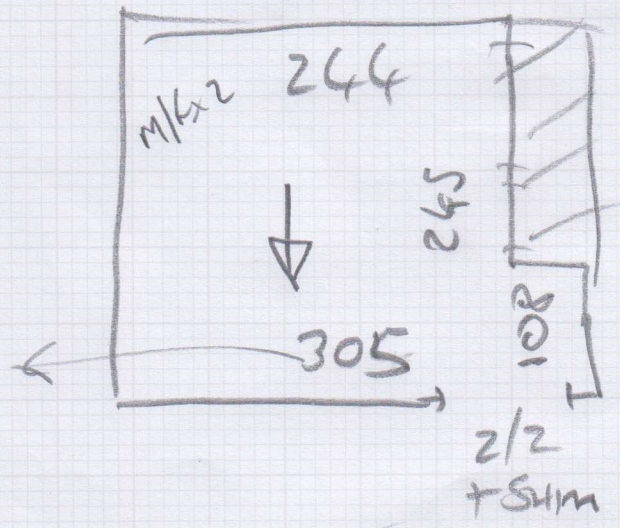

Job No: 535754  
MADOLIFE

1 of 1

\* TRUNKING @ BASE OF SKIRTING  
ON THESE WALLS - TUCK UNDER

BROOKLYN  
- BROO-WID  
430 x 400  
260 x 400

2/2  
+ SKIN

How Thick  
to How!