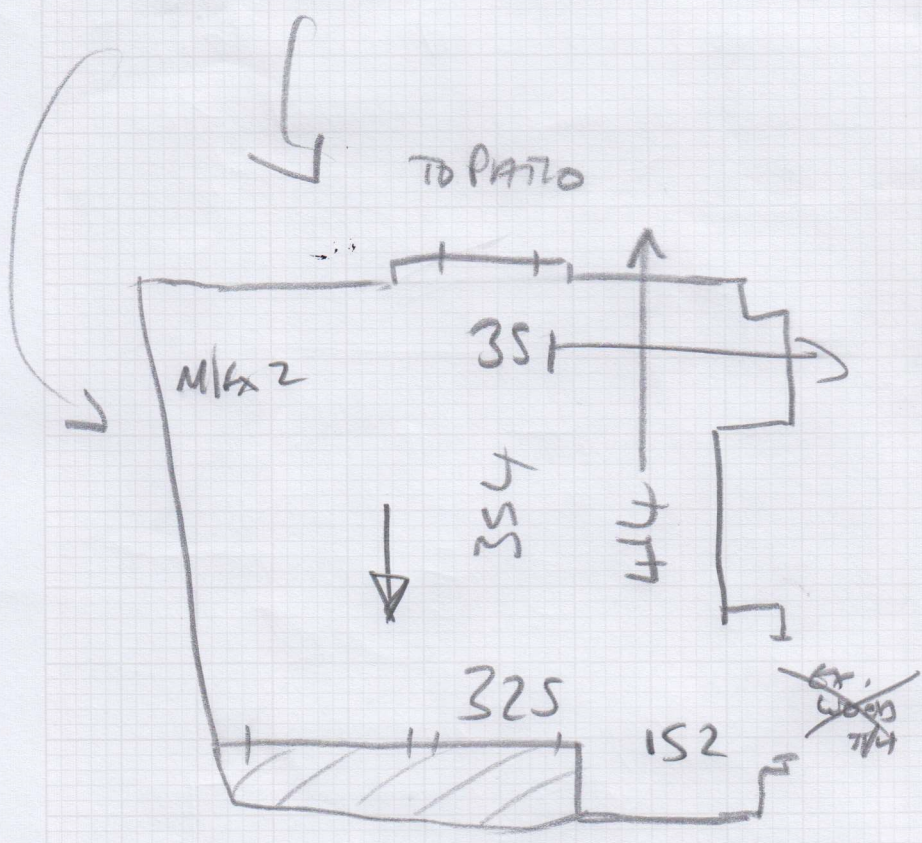

Job No: 535754  
MADOLIFE

1 of 1

\* TRUNKING @ BASE OF SKIRTING  
ON THESE WALLS - TUCK UNDER

BROOKLYN  
- BROO-WID  
430 x 400  
260 x 400

2/2  
+ SKIN

How Thick  
to How!