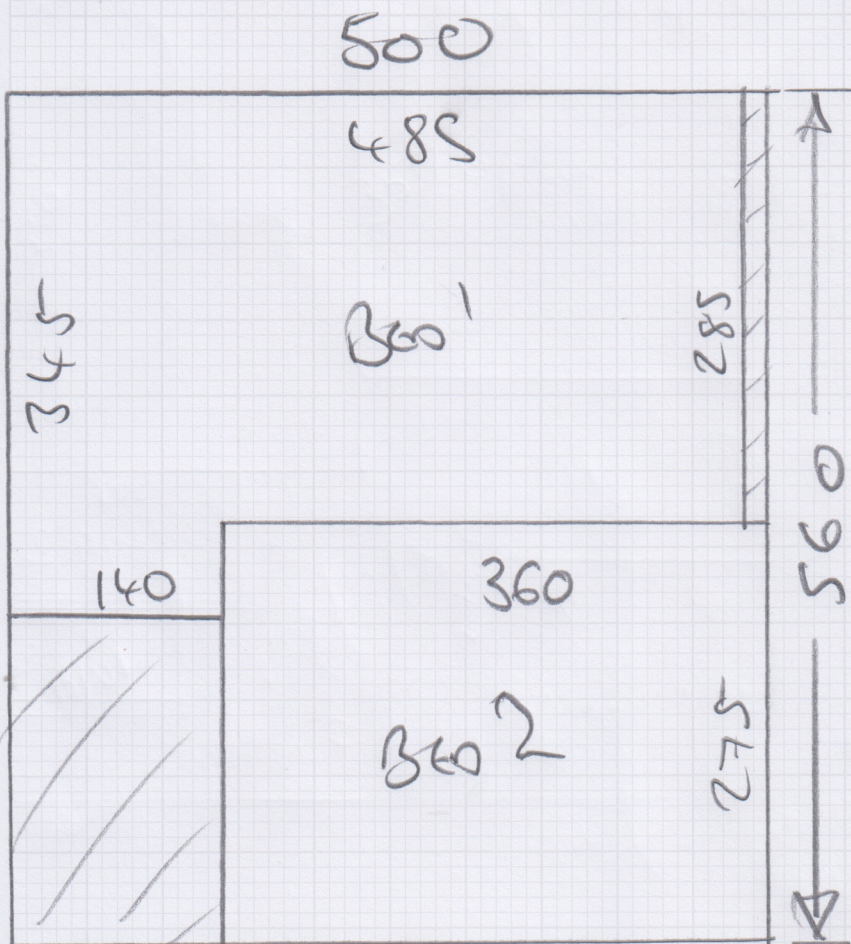

Job No: 535760

Name: WICKMAN

Address: (1022)

Tel:

Sheet: of:

560x500

WNSOL JEWEL
(YORK)
YOL 226
90 - ABATONE
(BALLISTERS)

S35760

Job No:

Name:

WICKMAN

Address:

20F2

Tel:

Sheet:

of: