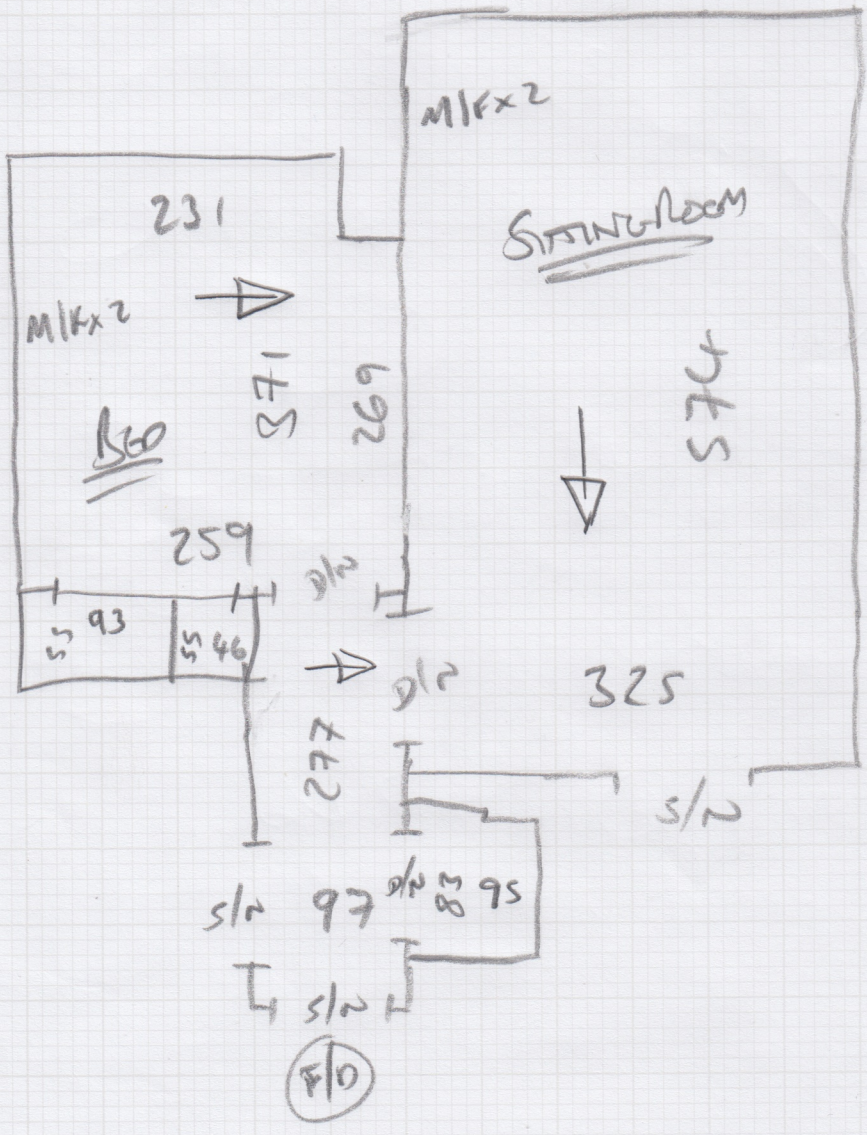

Job No: S35761  
Name: MURRAY

- Can Park for Homecross
- House is off FISHER'S LANE
- PARK IN FRONT OF GARAGE'S BUILT IN BLOCK (FLOOR TO SORT WITH MANAGEMENT)

Job No: 535761

Name: MURRAY

Address:

Tel:

Sheet: of:

EASYCARE

- EASY43

590 x 400

380 x 400