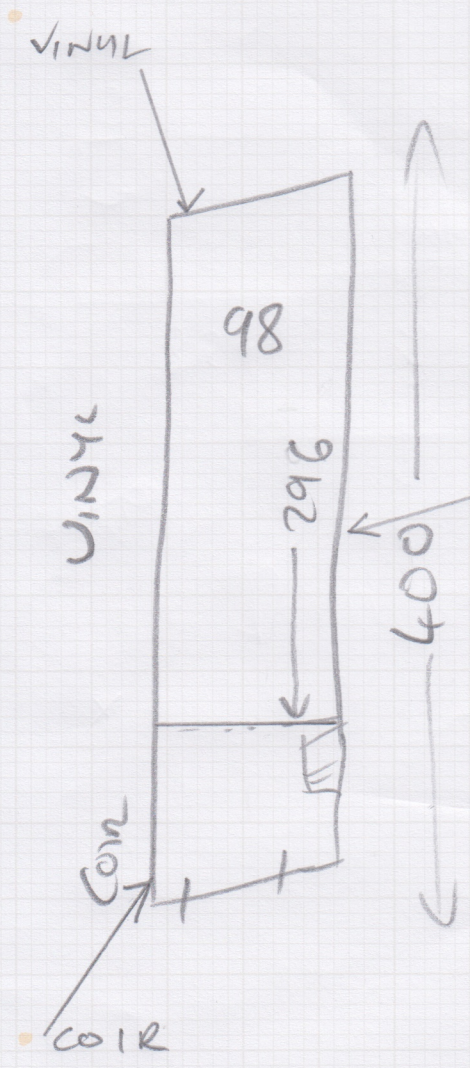

Job No: 535763
Name: RKS Brain Co
Address:
Tel:
Sheet: 1-1 of:

310x200 \updownarrow

DESIGNATEX VINYL 2146
CORISH OAK

NEED HANDBOARD
BEHIND VINYL

1cm TALL CONC
SECTION BY
FRONT DOOR
(21cm DEEP x
HALL WIDTH)