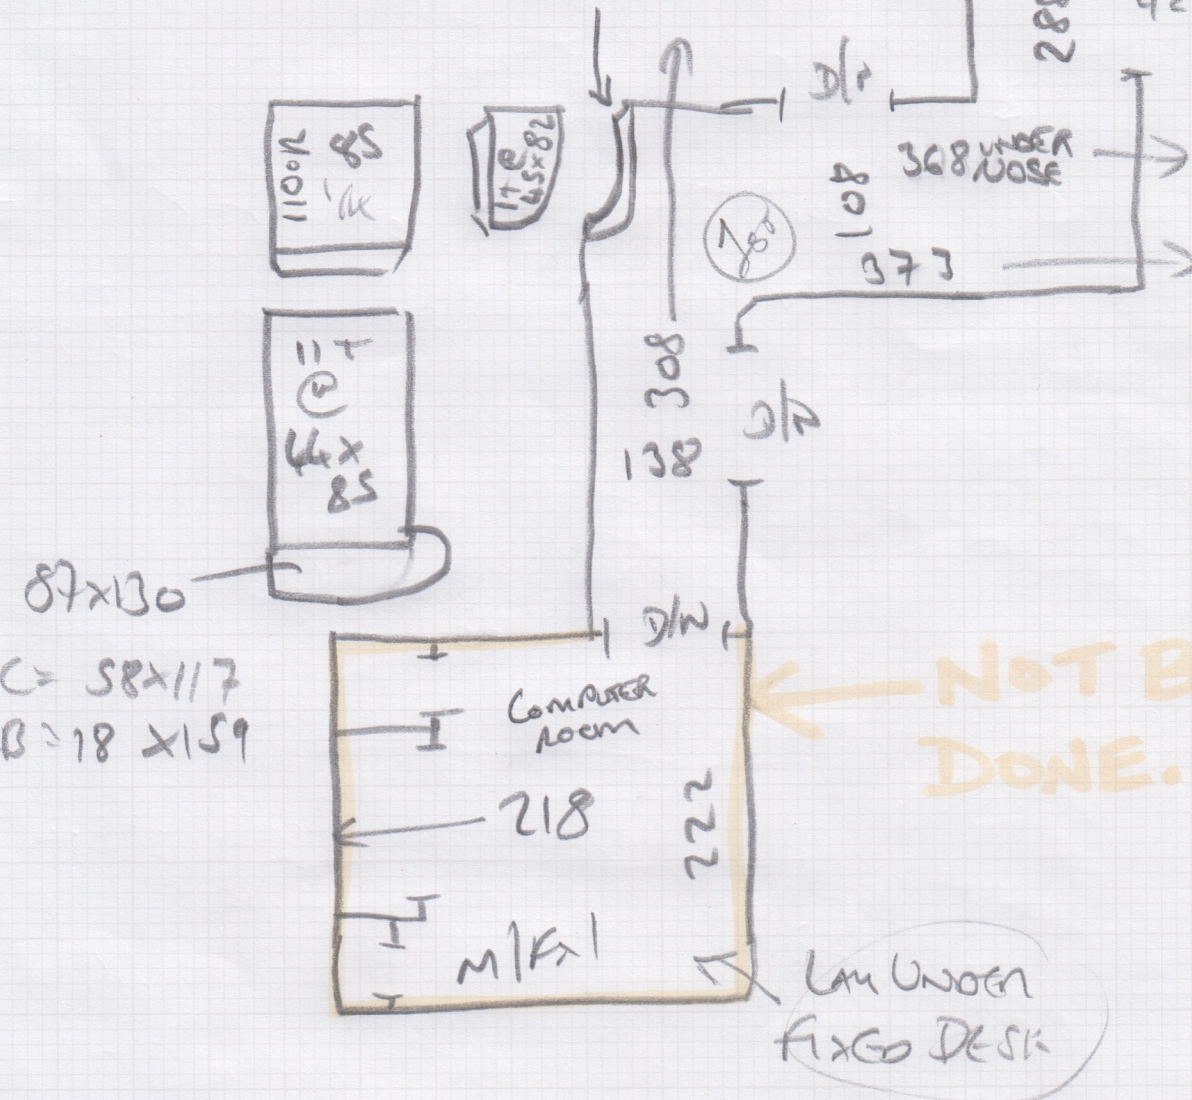

Job No: 535787

Name: SMITH

Address:

Tel:

Sheet: 1 OF 3

WESTEX.  
ULTIMA MAJOR  
ASTON PINK.

38m<sup>2</sup> NETT  
(inc. DINNER ROOM)

2-3

mrcarpets  
DESIGNER FLOORS  
575767  
SMITH

Job No:  
Name:  
Address:  
Tel:  
Sheet:

84"  
288 2/2  
Ex. 1.5cm @ 40cm from Join

Risen = 17x91

← NOT BEING DONE.

Lam UNDER FIXED DESK

\* STAIN LIFT TO BE GONE BEFORE FIT  
WILL RE-FIT ONCE ALL DONE  
\* MORTAR DAMAGE.

Job No: S35767

Name: SMITH

Address:

Tel:

Sheet: of:

ULTIMA MAJON

- HESSIAN

520 x 500

5.20 x 5.00 WITHOUT STAIRS.

ULTIMA MAJON

- ASTON PINK

530 x 400