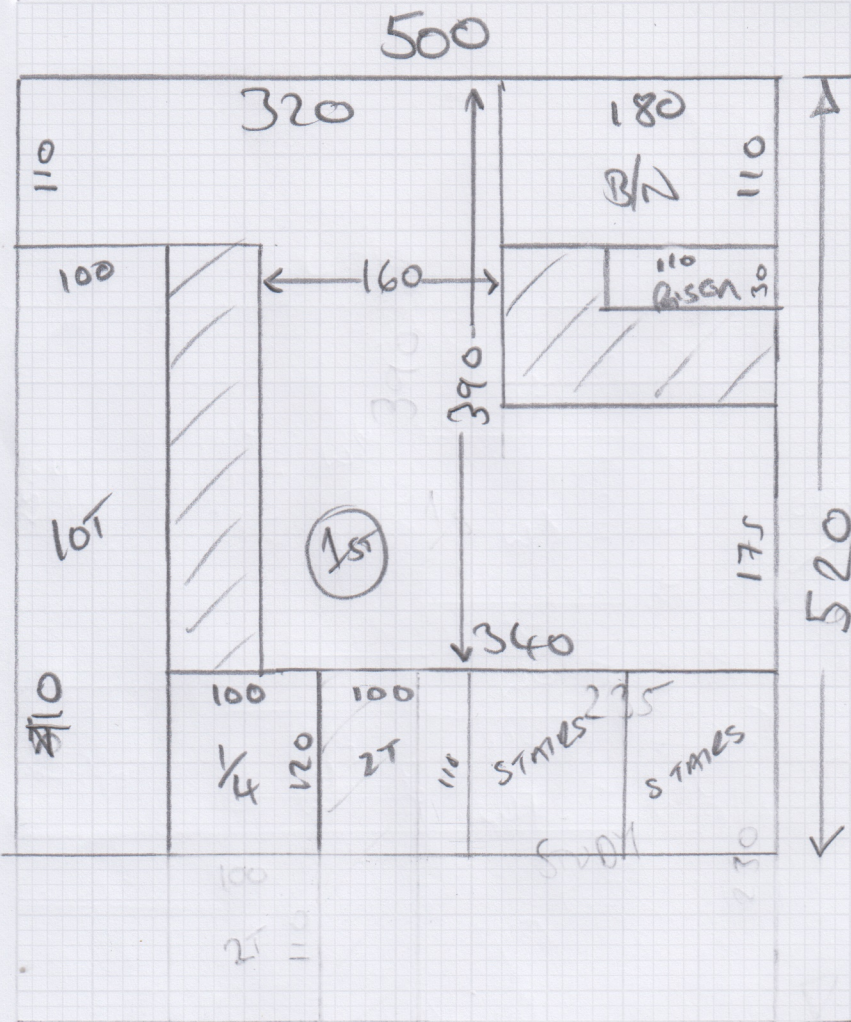

Job No: 535787

Name: SMITH

Address:

Tel:

Sheet: 1 OF 3

WESTEX.  
ULTIMA MAJOR  
ASTON PINK.

38m<sup>2</sup> NETT  
(inc. DINNER ROOM)

2-3

mrcarpets  
DESIGNER FLOORS  
575767  
SMITH

Job No:  
Name:  
Address:  
Tel:  
Sheet:

84"  
288 2/2  
Ex. 1.5cm @ 40cm from Join

Risen = 17x91

← NOT BEING DONE.

Lam UNDER FIXED DESK

\* STAIN LIFT TO BE GONE BEFORE FIT  
WILL RE-FIT ONCE ALL DONE  
\* MORTAR DAMAGE.

Job No: S35767

Name: SMITH

Address:

Tel:

Sheet: of:

ULTIMA MAJON

- HESSIAN

520 x 500

5.20 x 5.00 WITHOUT STAIRS.

ULTIMA MAJON

- ASTON PINK

530 x 400