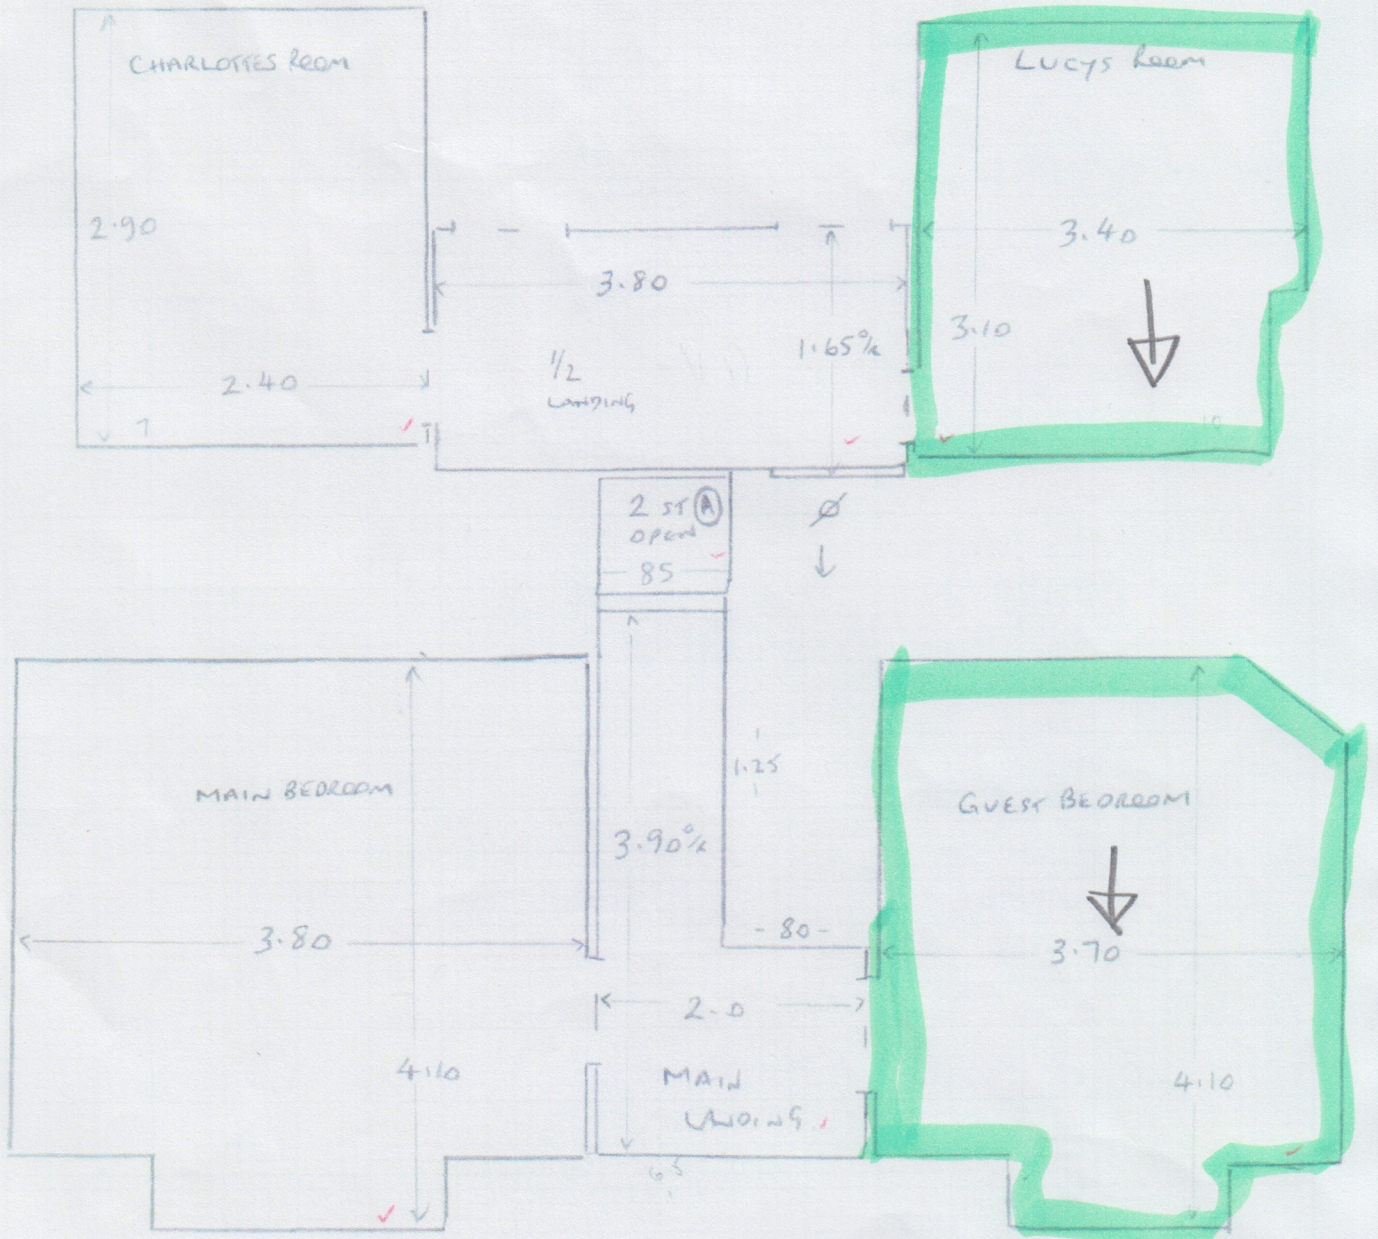

10 mm / 8 mm

S 35774  
1-1

NARVES  
NAP 507  
(STRATIA SHELL)