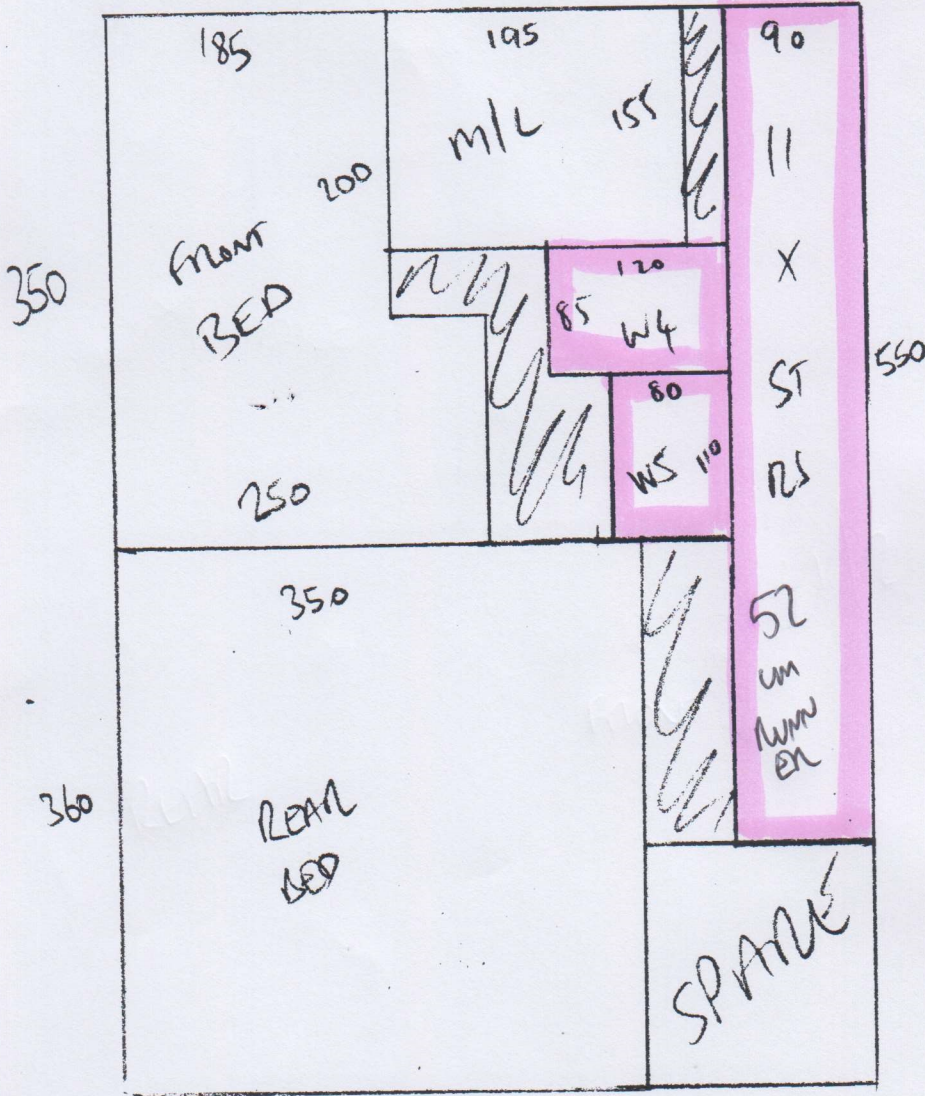

S35833  
 VASILEIOU  
 1/2

- ~~WORK STAIRS =~~
- ~~BL1 = 19 x 54~~
  - ~~W1 = 52 x 64~~
  - ~~W2 = 57 x 78~~
  - ~~W3 = 57 x 54~~
  - ~~7x38 = 48 x 56~~
  - ~~BL4 = 45 x 75~~

- MAIN STAIRS
- 118 STAIRS = 45 x 74
  - W4 = 70 x 101
  - W5 = 102 x 62

RUNNER =  
 11cm GAP EITHER SIDE  
 5cm TAPE.

RUNNER WIDTH  
 OVERALL 52cm

S35833  
VASILEIOU

2/2

710 X 500

MAIN STRS, M/L  
+ 2 X BEDS ONLY

 = RUNNER