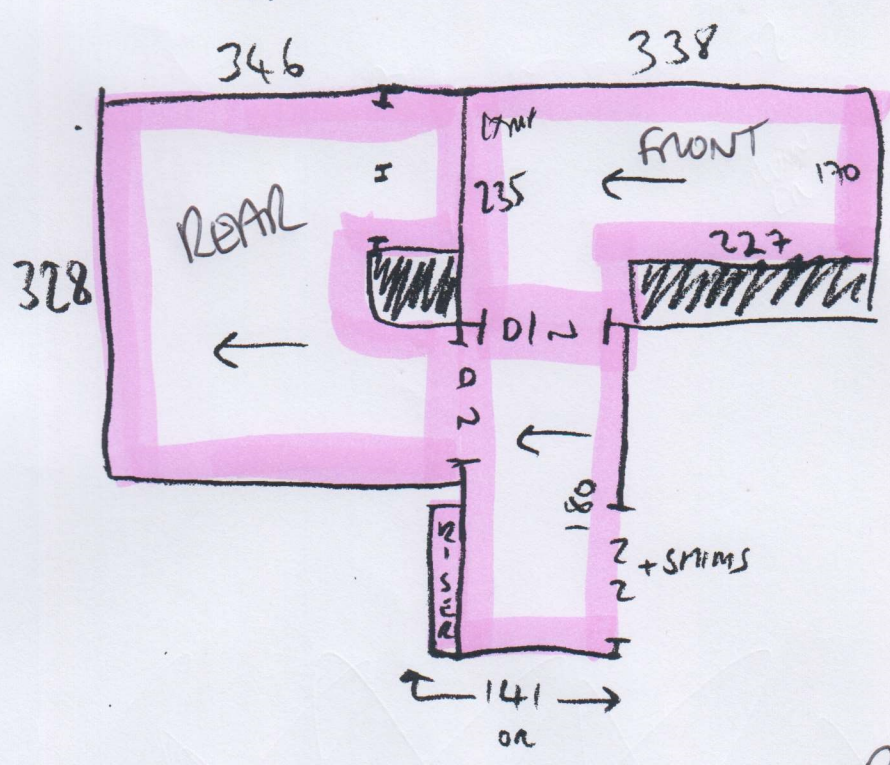

S35833  
 VASILEIOU  
 1/2

- ~~WORK STAIRS =~~
- ~~BL1 = 19 x 54~~
  - ~~W1 = 52 x 64~~
  - ~~W2 = 57 x 78~~
  - ~~W3 = 57 x 54~~
  - ~~7x38 = 48 x 56~~
  - ~~BL4 = 45 x 75~~

- MAIN STAIRS
- 118 STAIRS = 45 x 74
  - W4 = 70 x 101
  - W5 = 102 x 62

RUNNER =  
 11cm GAP EITHER SIDE  
 5cm TAPE.

RUNNER WIDTH  
 OVERALL 52cm

S35833  
VASILEIOU

2/2

710 X 500

MAIN STRS, M/L  
+ 2 X BEDS ONLY

 = RUNNER