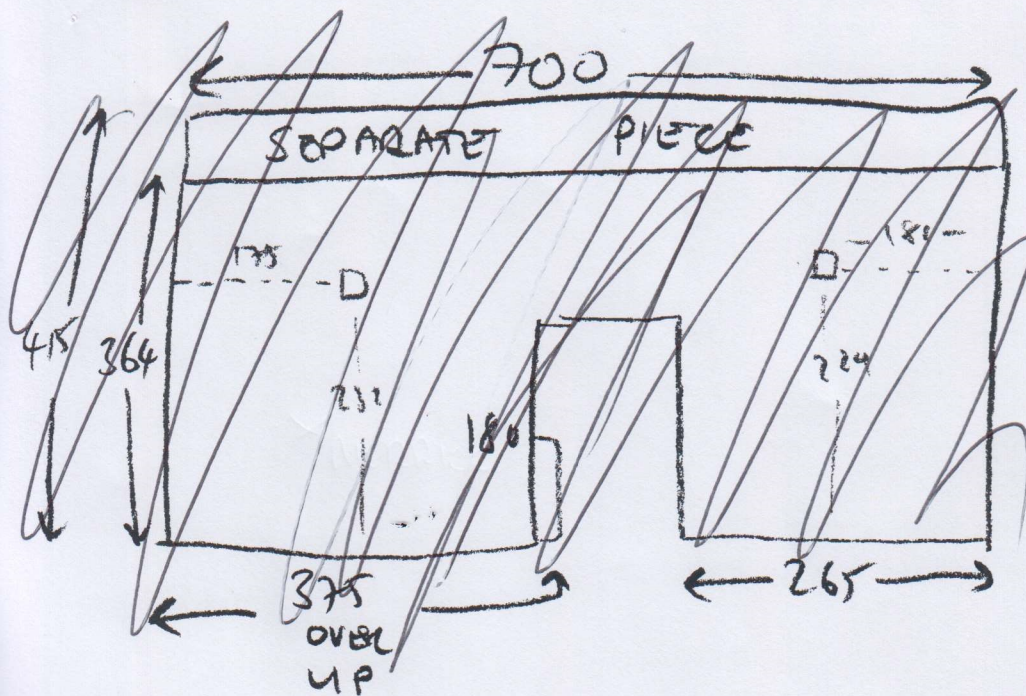

S35833  
 VASILEIOU  
 1/2

- ~~WORK STAIRS =~~
- ~~BL1 = 19 x 54~~
  - ~~W1 = 52 x 64~~
  - ~~W2 = 57 x 78~~
  - ~~W3 = 57 x 54~~
  - ~~7x38 = 48 x 56~~
  - ~~BL4 = 45 x 75~~

- MAIN STAIRS
- 118 STAIRS = 45 x 74
  - W4 = 70 x 101
  - W5 = 102 x 62

RUNNER =  
 11cm GAP EITHER SIDE  
 5cm TAPE.

RUNNER WIDTH  
 OVERALL 52cm

S35833  
VASILEIOU

2/2

710 X 500

MAIN STRS, M/L  
+ 2 X BEDS ONLY

 = RUNNER