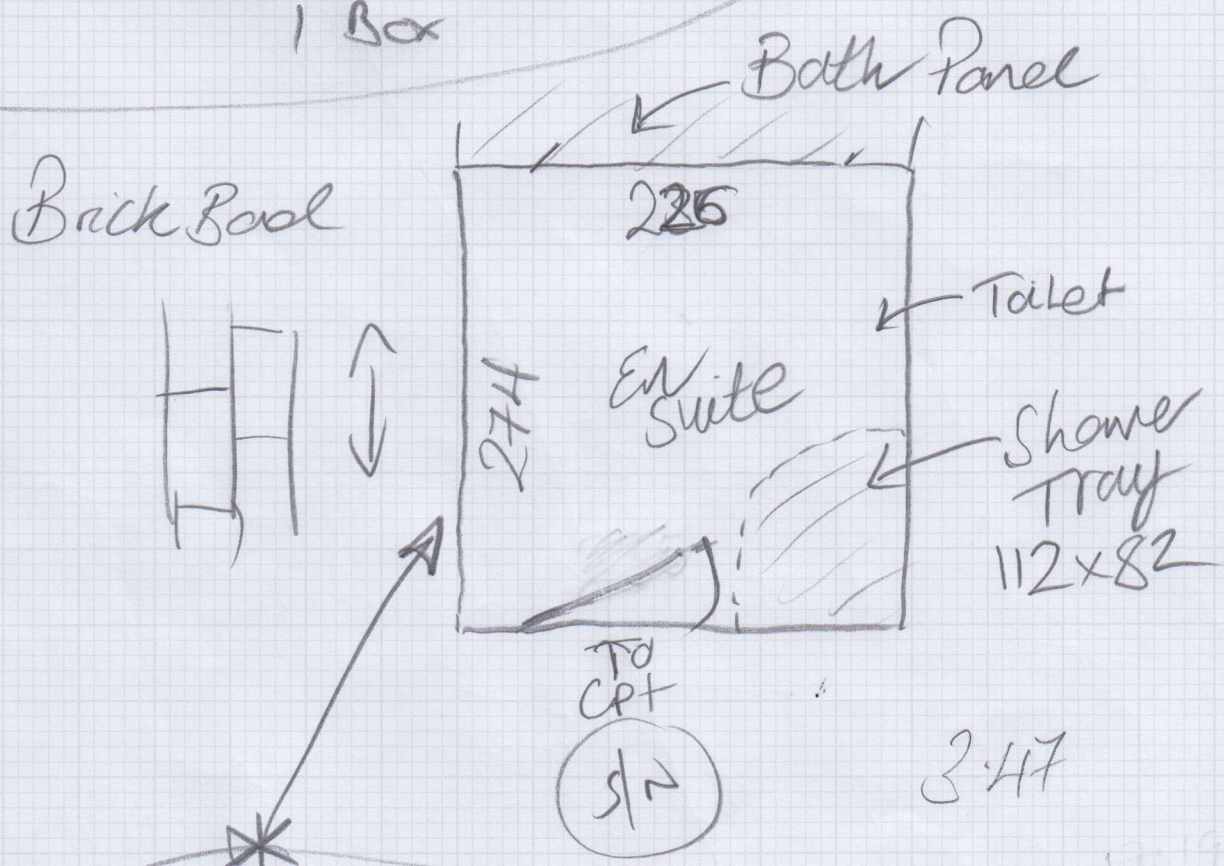

Roots 55
- 46233 TRIANA

2 x 3.47m² Packs

+ FEATURE SMIRLING
- SNOW WHITE

1 Box

Job No: 53583S
Name: TAYLOR
Address: 53 LOFL
Tel:
Sheet: of:

BUILT IN UNIT,
FEET GO TO FLOOR,
CARPET NOT UNDER FEET