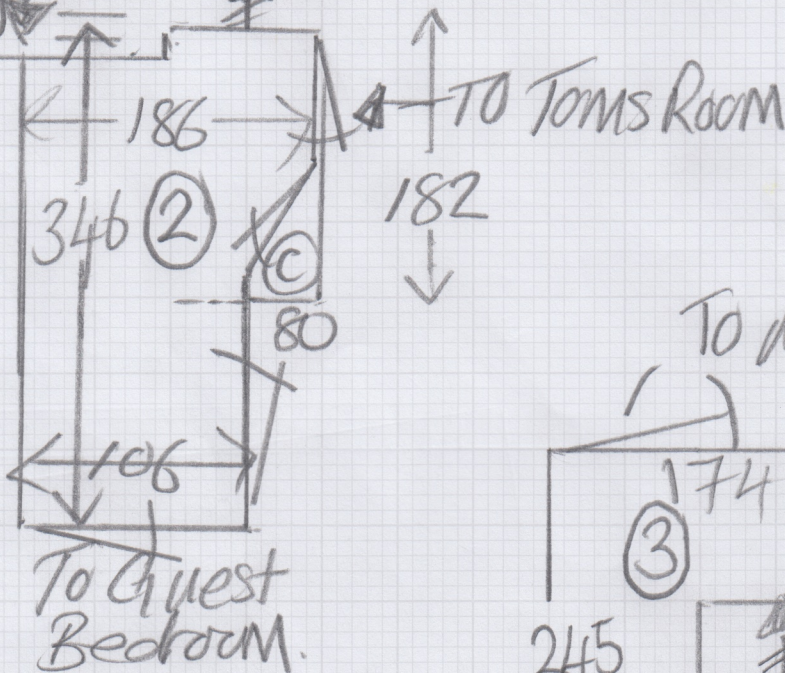

TO Guys Study

10F3  
 mrcarpets  
 DESIGNS FOR FLOORS  
 Job No: Mrs Liz Davies  
 Name:  
 Address: S35877

The Isles Carpet

Stairs.

- ✓ (A) = 50x86 (4)
- ✓ (B) = 50x83 (8)
- ✓ BN @ 60x100
- ✓ (C) = 50x83 (3)
- ✓ (D) Runner 11 @ 50x69
- ✓ BN1 = 55x72 TEMP
- ✓ BN2 = 60x75

SITE?

TO Games Room