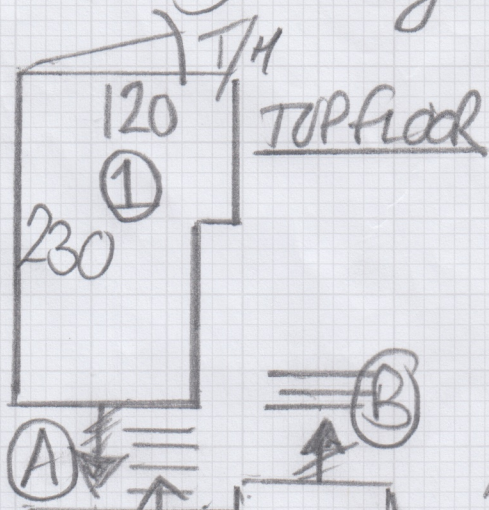

TO Guys Study

10F3  
 mrcarpets  
 DESIGNS FOR FLOORS  
 Job No: Mrs Liz Davies  
 Name:  
 Address: S35877

The Isles Carpet

Stairs.

- ✓ (A) = 50x86 (4)
- ✓ (B) = 50x83 (8)
- ✓ BN @ 60x100
- ✓ (C) = 50x83 (3)
- ✓ (D) Runner 11 @ 50x69
- ✓ BN1 = 55x72 TEMP
- ✓ BN2 = 60x75