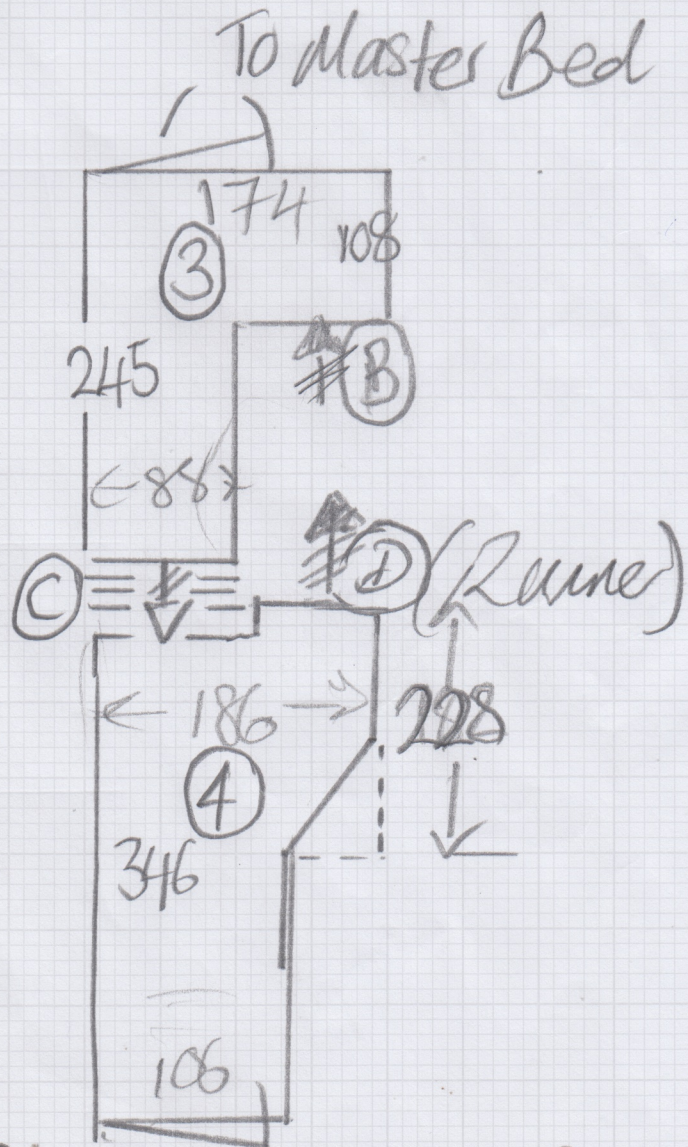

TO Guys Study

10F3  
 mrcarpets  
 DESIGNS FOR FLOORS  
 Job No: Mrs Liz Davies  
 Name:  
 Address: S35877

The Isles Carpet

Stairs.

- ✓ (A) = 50x86 (4)
- ✓ (B) = 50x83 (8)
- ✓ BN @ 60x100
- ✓ (C) = 50x83 (3)
- ✓ (D) Runner 11 @ 50x69
- ✓ BN1 = 55x72 TEMP
- ✓ BN2 = 60x75

SITE?

TO Games Room