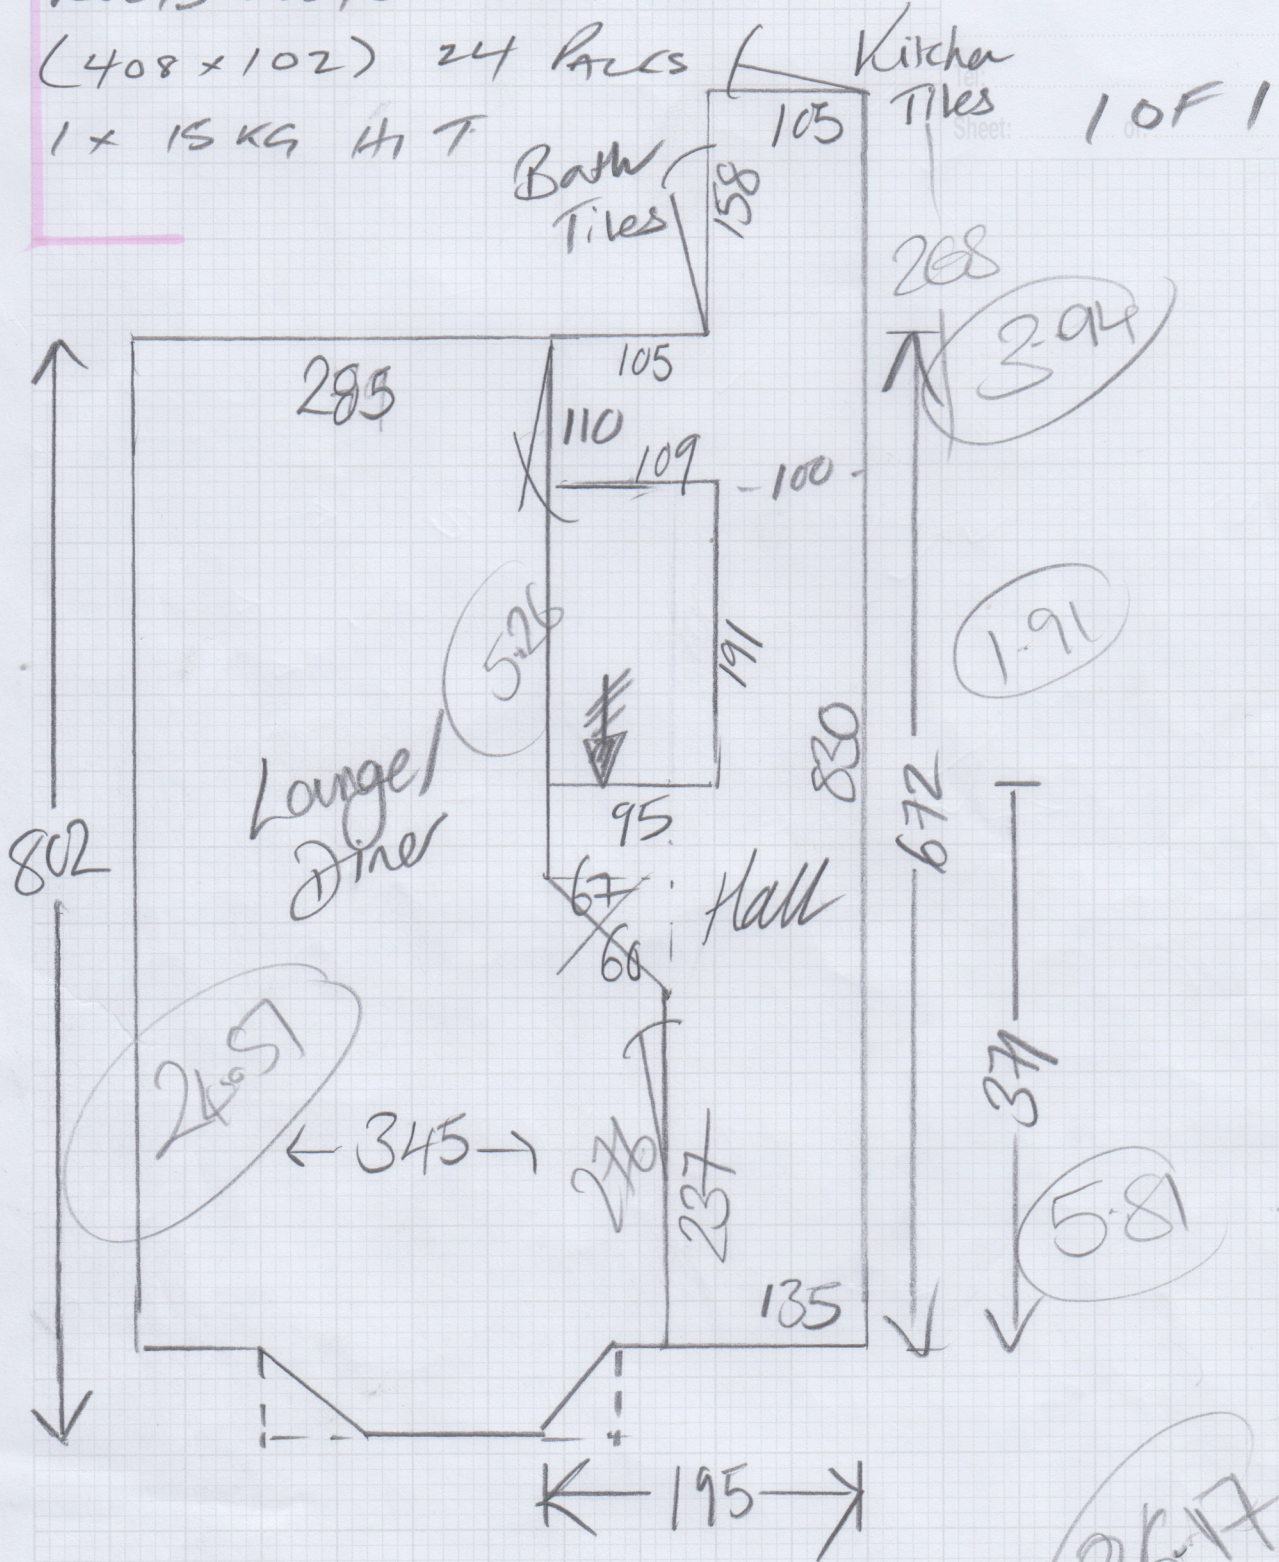

30F3

Reif
S35886

LOUNGE / DINER / HALLWAY
ROOTS 58346 SIERRA OAK
(408 x 102) 24 PALS
1 x 15 KG HT

Job No:
Name:
Address:
Kitchen Tiles 10F1
Sheet:

36.17
Net