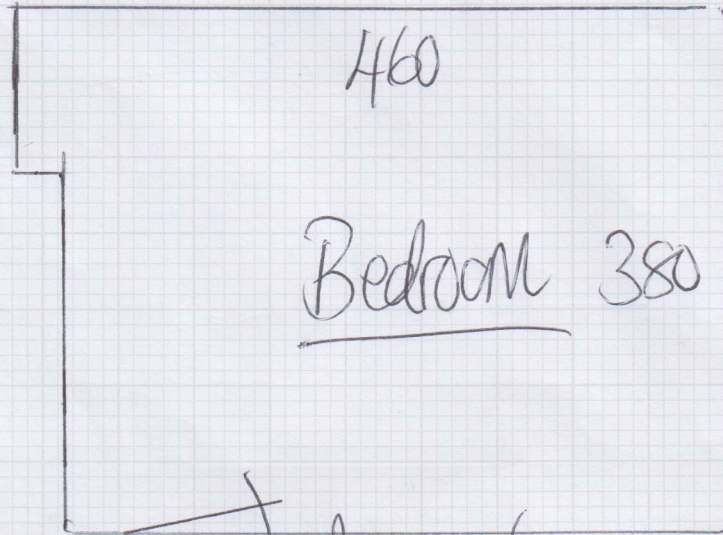

Job No: Verschayle Interiors.

Address: S35887

Tel: 051 Nav.

Sheet: of:

Ⓟ Polished
Brass.

door threshold