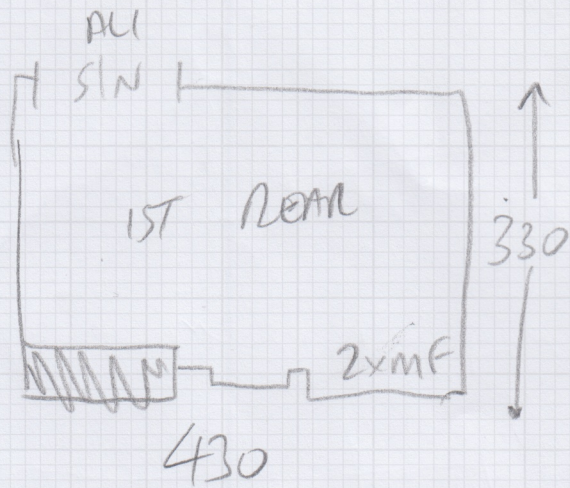

Job No: 535936

Name: Higgs

Address: 22 Vernon Rd,
SW14 8NU

Tel: 111

Sheet: of:

+
2XC/PLATE

TO OTHER BEDS
ON MLLAND

440x400 (345)

(CUT DOWN TO 440x345)

~~FUTURE DATE~~