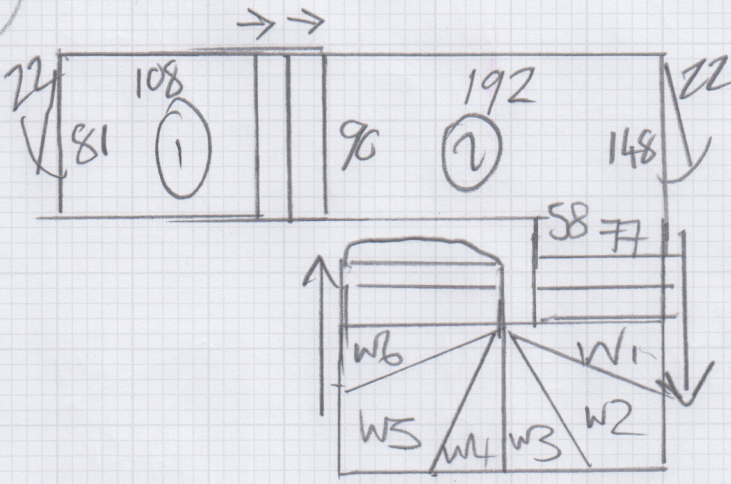

NAVAN NAV 914
7.50 x 4.00 M

12

mrcarpets
DESIGNS FOR FLOORS

Job No: Colgan
Name: Colgan
Address: S35943
Tel: _____
Sheet: _____ of: _____

TOP floor

NAVAN NAV 914

the
fire
closets.

2@.50x70
2@.50x66

- W1 = 68 x 72
- W2 = 75 x 95
- W3 = 65 x 65
- W4 = 70 x 75
- W5 = 75 x 95
- W6 = 65 x 66
- 3@.50x67

BN=60x78

2@50x83
3@50x73

4@50x72

1/4 = 107 x 62

1/4 = 100 x 72

Job No: 535943
 Name: _____
 Address: _____
 Tel: 2/2
 Sheet: _____ of: _____

750 x 400