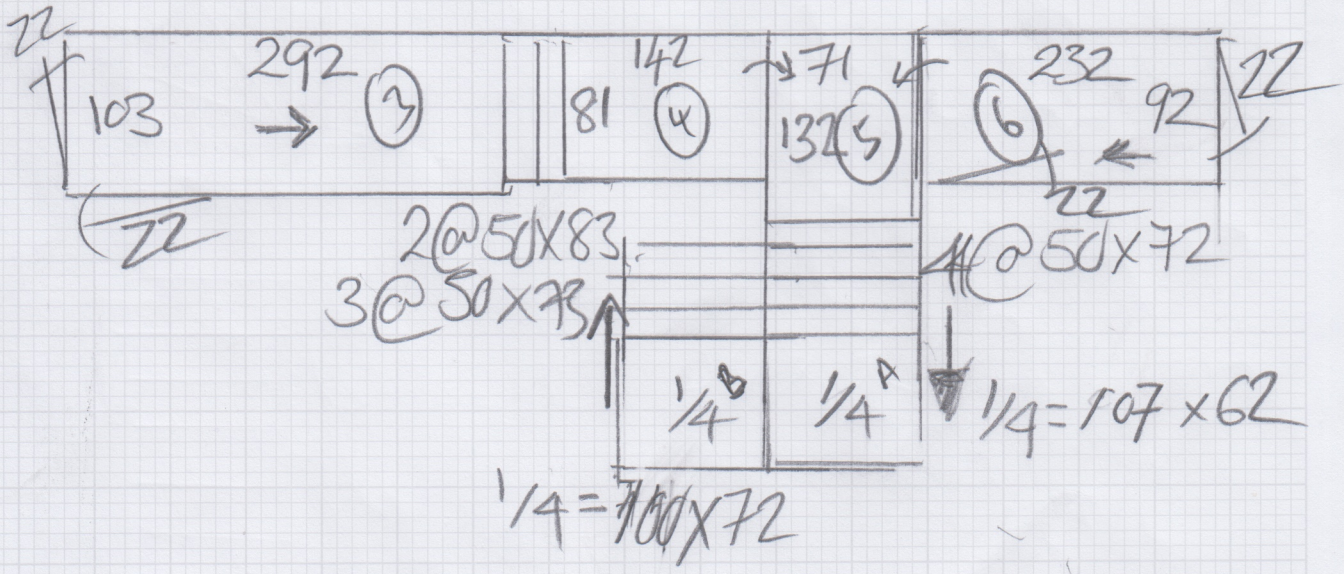

NAVAN NAV 914
7.50 x 4.00 M

12

mrcarpets
DESIGNS FOR FLOORS

Job No: Colgan
Name: Colgan
Address: S35943
Tel: _____
Sheet: _____ of: _____

TOP floor

NAVAN NAV 914

the
fire
closets.

2@.50x70
2@.50x66

- W1 = 68 x 72
- W2 = 75 x 95
- W3 = 65 x 65
- W4 = 70 x 75
- W5 = 75 x 95
- W6 = 65 x 66
- 3@.50x67

BN=60x78

2@50x83
3@50x73

4@50x72

1/4 = 107 x 62

1/4 = 100 x 72

Job No: 535943
 Name: _____
 Address: _____
 Tel: 2/2
 Sheet: _____ of: _____

750 x 400