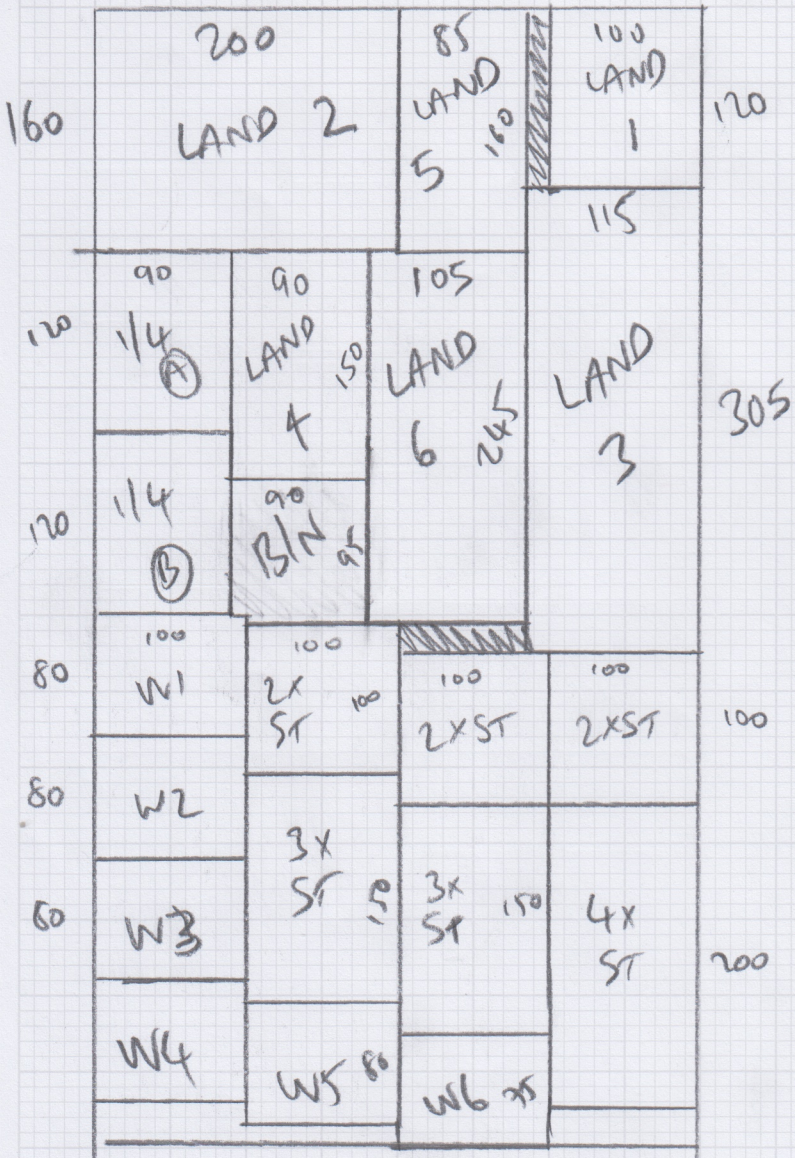

NAVAN NAV 914
7.50 x 4.00 M

12

mrcarpets
DESIGNS FOR FLOORS

Job No: Colgan
Name: Colgan
Address: S35943
Tel: _____
Sheet: _____ of: _____

TOP floor

NAVAN NAV 914

the
fire
closets.

2@.50x70
2@.50x66

- W1 = 68 x 72
- W2 = 75 x 95
- W3 = 65 x 65
- W4 = 70 x 75
- W5 = 75 x 95
- W6 = 65 x 66
- 3@.50x67

BN=60x78

2@50x83
3@50x73

4@50x72

1/4 = 107 x 62

1/4 = 100 x 72

Job No: 535943
 Name: _____
 Address: _____
 Tel: 2/2
 Sheet: _____ of: _____

750 x 400