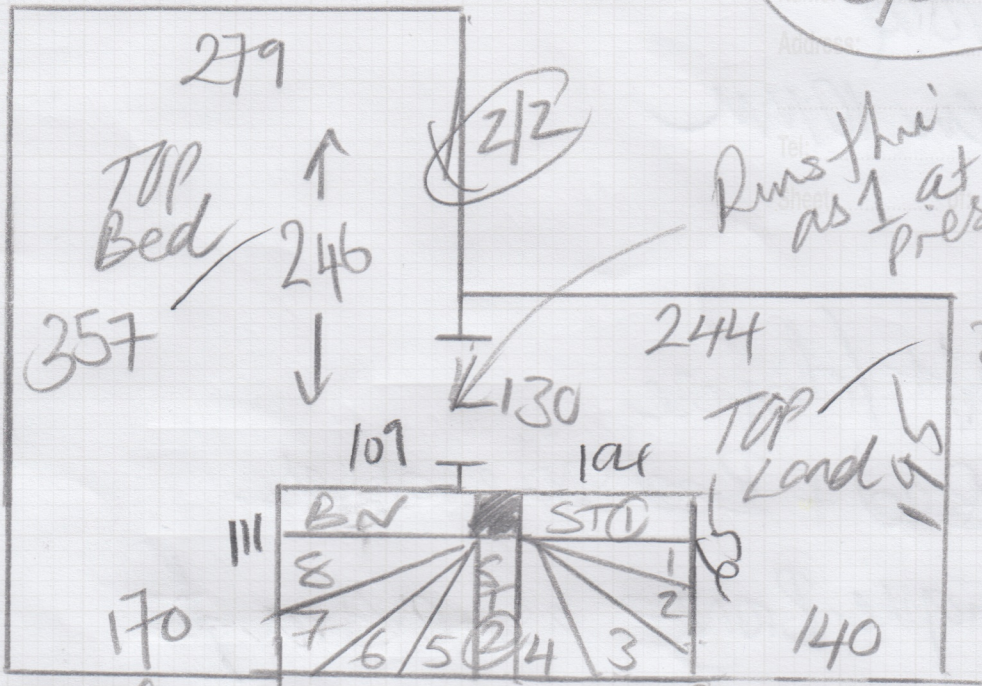

Hetherington
 S/35951

Runs thru 292
 as 1 at present ?
 Not fussed
 do D/N

- Step = 50x70
- W1 = 68x76
- W2 = 68x93
- W3 = 90x88
- W4 = 50x70
- Step = 50x70
- W5 = 69x77
- W6 = 66x92
- W7 = 90x88
- W8 = 61x70

Bed Step 60x91

Vinyl on ply
 80 (2)

No Bar
 Run
 over
 step

- W9 = 75x97
- W10 = 100x75

11 Steps @ 50x74 (8)