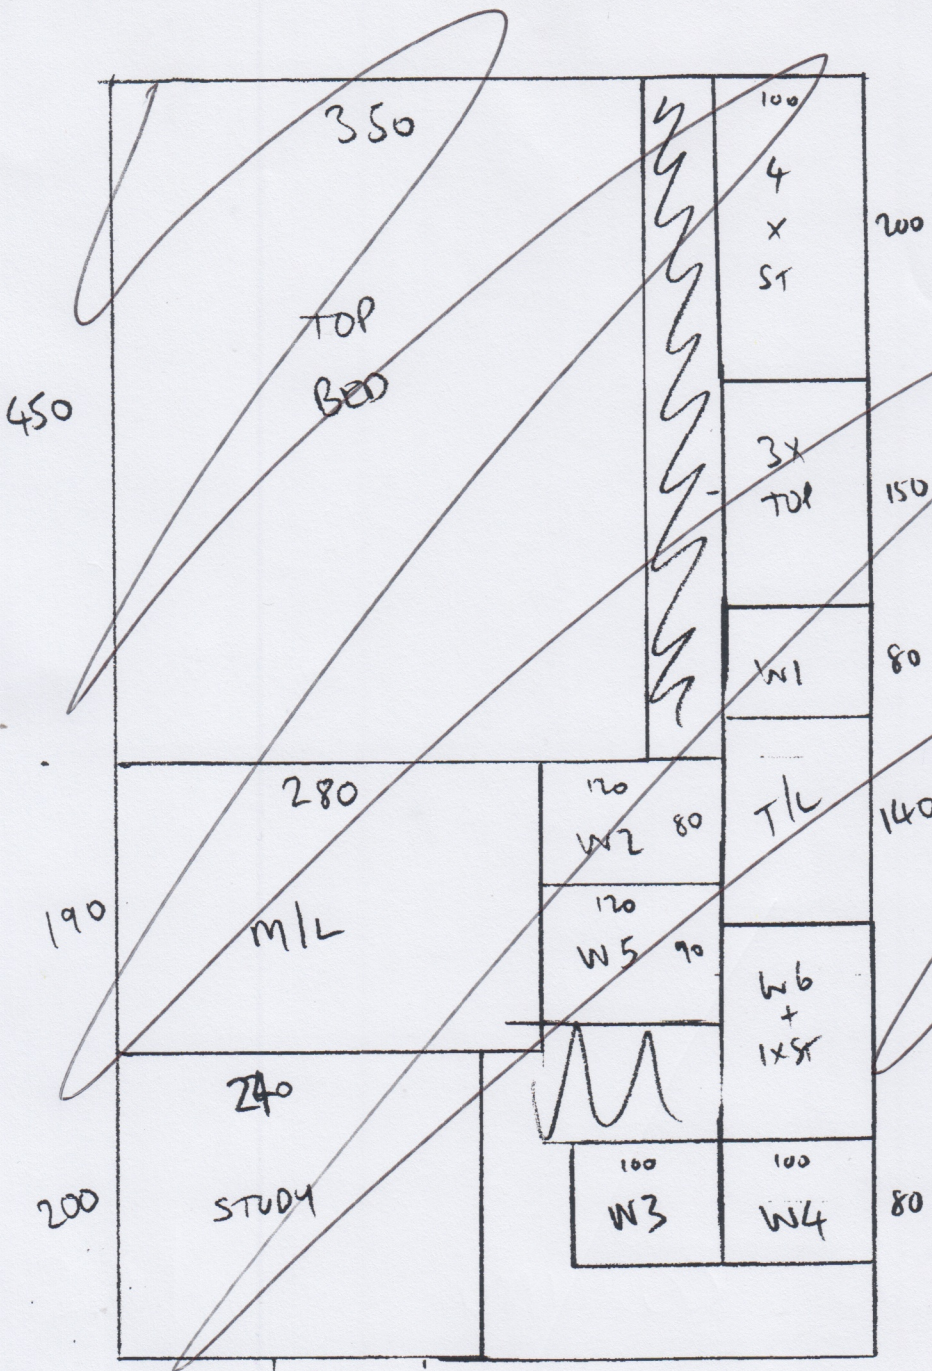

09/12

TEMPLATE  
RUNNER

535869

1/2

- ✓ TIL = 127 or 2 x 92
- ✓ 3xST = 45 x 74
- ✓ W1 = 63 x 85
- ✓ W2 = 69 x 105
- ✓ W3 = 69 x 74
- ✓ 4xST = 45 x 74
- ✓ W4 = 63 x 84
- ✓ W5 = 76 x 106
- ✓ W6 = 68 x 73
- ✓ 1xST = 45 x 74
- ✓ MLC = PLAN

✓ RISER = 18 x 74

✓ 1xST = 45 x 77

✓ W7 = 60 x 87

✓ W8 = 70 x 108

✓ W9 = 67 x 74

✓ 9xST = 45 x 77

✓ BIN = 45 x 105

57cm RUNNER

S35869

2/2

PLAN  
840 x 500

FRONT BED  
390 x 500

REAR BED  
330 x 500

09/12  
TEMPLATE  
RUNNER

250 x 400