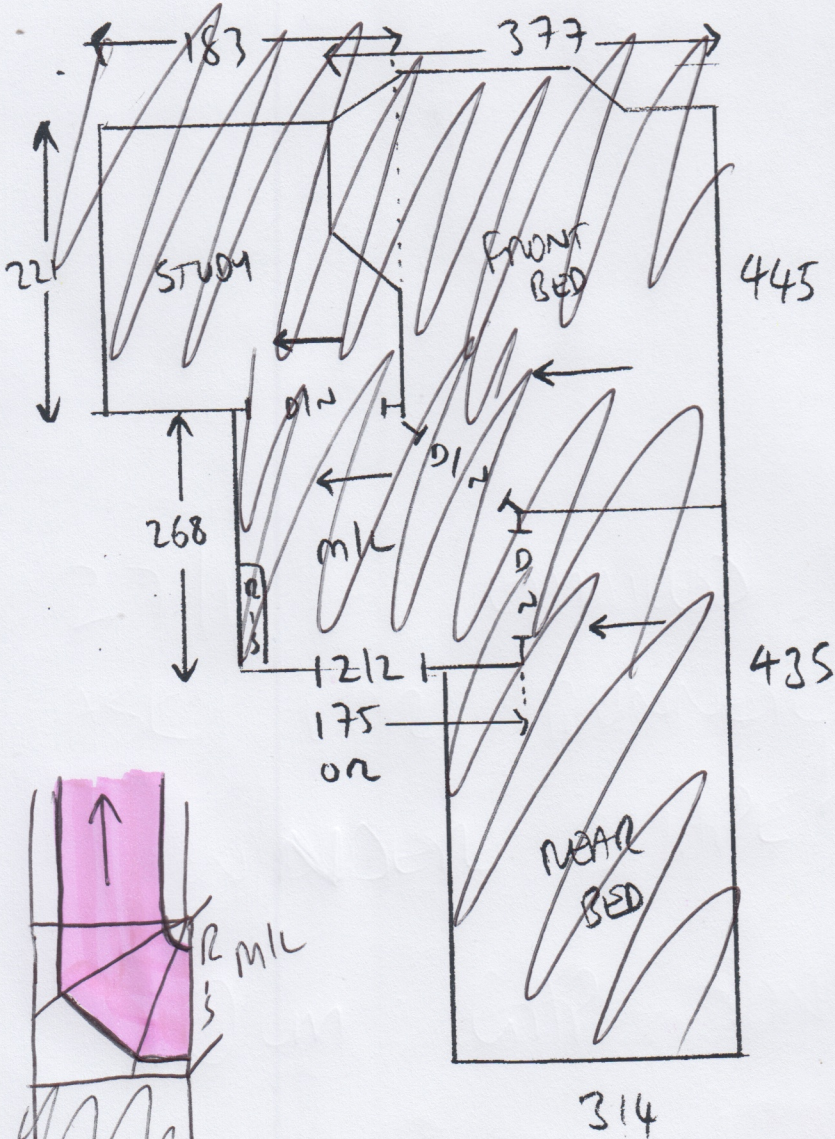

09/12

TEMPLATE  
RUNNER

535869

1/2

- ✓ TIL = 127 or 2 x 92
- ✓ 3xST = 45 x 74
- ✓ W1 = 63 x 85
- ✓ W2 = 69 x 105
- ✓ W3 = 69 x 74
- ✓ 4xST = 45 x 74
- ✓ W4 = 63 x 84
- ✓ W5 = 76 x 106
- ✓ W6 = 68 x 73
- ✓ 1xST = 45 x 74
- ✓ MLC = PLAN

✓ RISER = 18 x 74

✓ 1xST = 45 x 77

✓ W7 = 60 x 87

✓ W8 = 70 x 108

✓ W9 = 67 x 74

✓ 9xST = 45 x 77

✓ BIN = 45 x 105

57cm RUNNER

S35869

2/2

PLAN  
840 x 500

FRONT BED  
390 x 500

REAR BED  
330 x 500

09/12  
TEMPLATE  
RUNNER

250 x 400