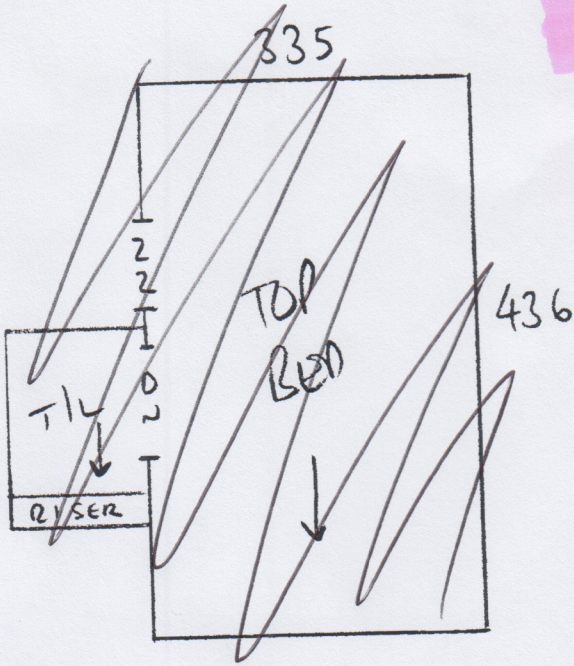

09/12

TEMPLATE  
RUNNER

535869

1/2

- ✓ TIL = 127 or 2 x 92
- ✓ 3xST = 45 x 74
- ✓ W1 = 63 x 85
- ✓ W2 = 69 x 105
- ✓ W3 = 69 x 74
- ✓ 4xST = 45 x 74
- ✓ W4 = 63 x 84
- ✓ W5 = 76 x 106
- ✓ W6 = 68 x 73
- ✓ 1xST = 45 x 74
- ✓ MLC = PLAN

✓ RISER = 18 x 74

✓ 1xST = 45 x 77

✓ W7 = 60 x 87

✓ W8 = 70 x 108

✓ W9 = 67 x 74

✓ 9xST = 45 x 77

✓ BIN = 45 x 105

57cm RUNNER

S35869

2/2

PLAN  
840 x 500

FRONT BED  
390 x 500

REAR BED  
330 x 500

09/12  
TEMPLATE  
RUNNER

250 x 400