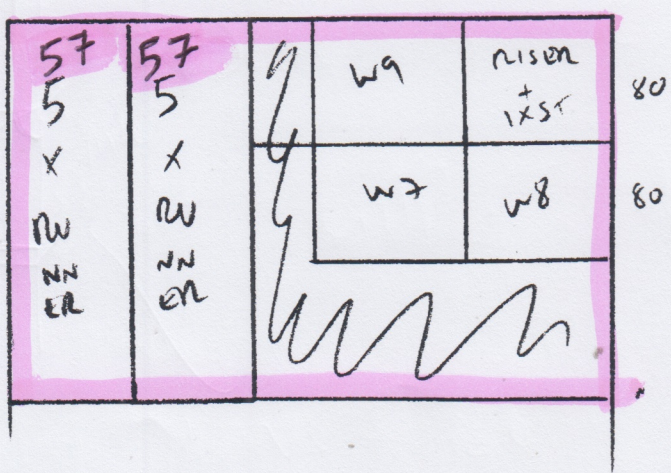

✓ RISER = 18 x 74

✓ 1xST = 45 x 77

✓ W7 = 60 x 87

✓ W8 = 70 x 108

✓ W9 = 67 x 74

✓ 9xST = 45 x 77

✓ BIN = 45 x 105

57cm RUNNER

S35869

2/2

PLAN  
840 x 500

FRONT BED  
390 x 500

REAR BED  
330 x 500

09/12  
TEMPLATE  
RUNNER

250 x 400