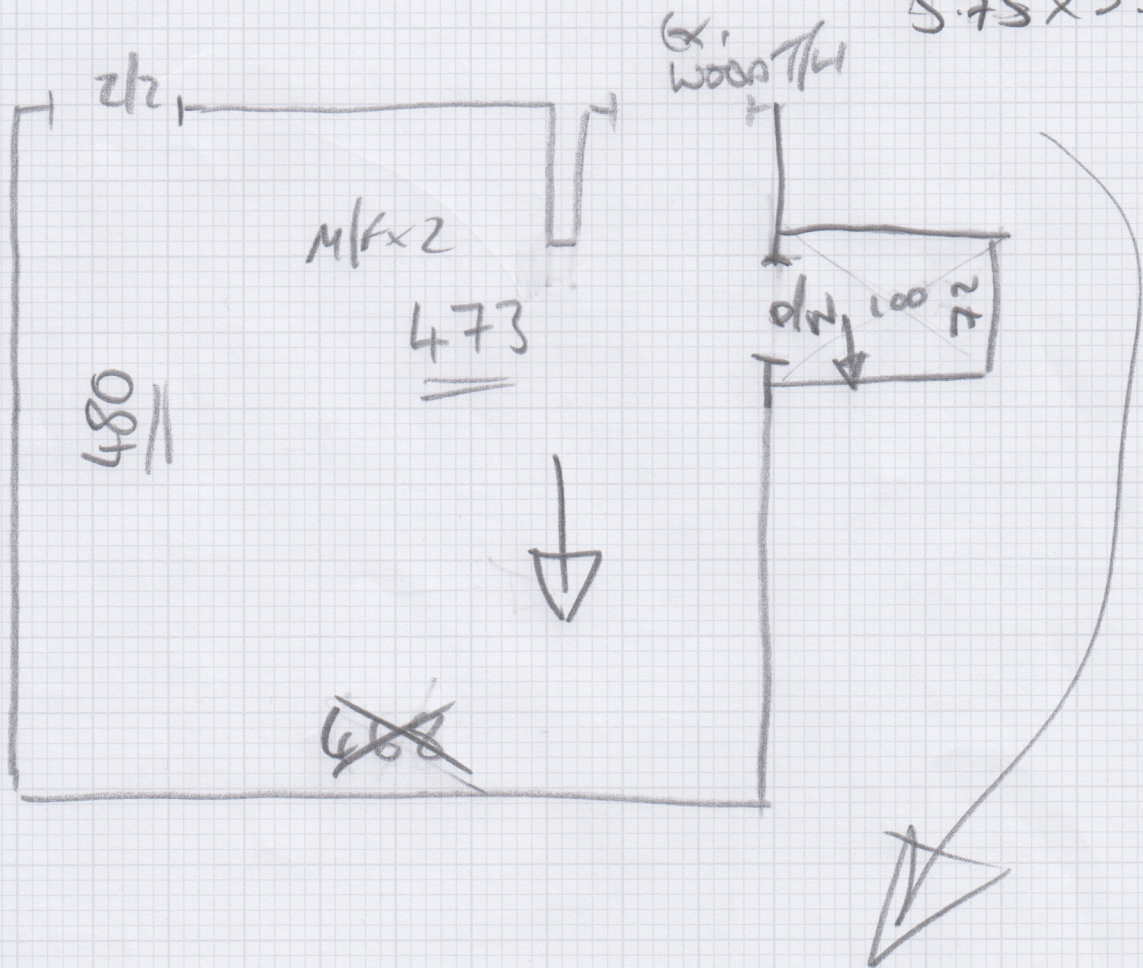

Job No: 536079

Name:

Address: PANKER

Tel:

Sheet: 1 of 1

FINELOOF FLO 505  
(SOMBA)

5.75 x 5.00

490 x 500 - Room

85 x 500 - Cupboard

(Cut Down To  
85 x 110)