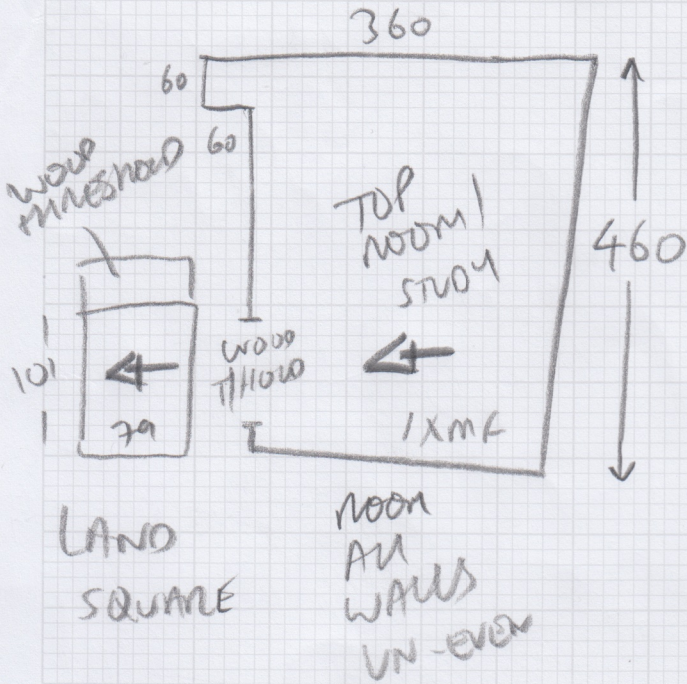

Job No: S35477  
Name: CYAW IMPACT LTD  
Address:

Tel:  
Sheet: 1 of 2

New York  
Archer.

Job No: S35477  
Name: CHAN IMPACT LTD  
Address:

Tel:  
Sheet: 2 of 2

CPT + U/LAY TO UPUR  
UNBOARD BASE  
NEW SHORT PIN  
~~START~~ FIT NEW YORK  
FLOORBOARDS SMOOTH  
DOUBLE STICK

PUSH FLOORBOARDS  
CPT + U/LAY TO UPUR + DS  
2xMF