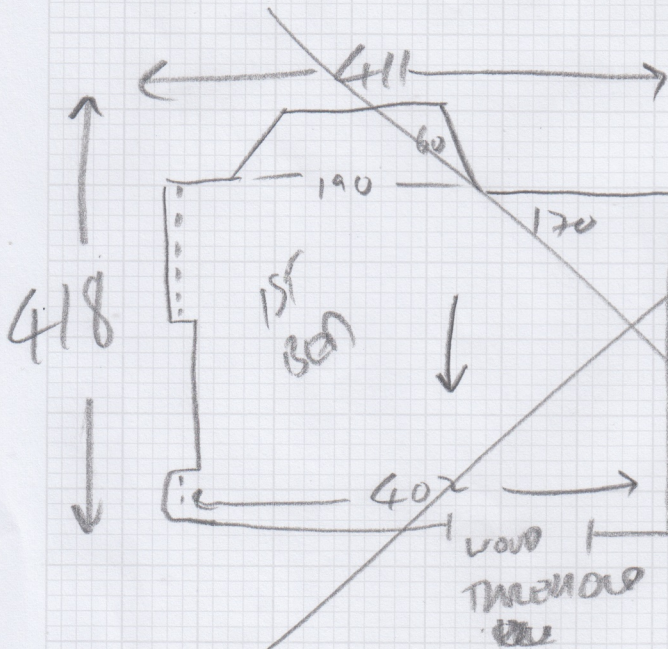

Job No: S35477  
Name: CYAW IMPACT LTD  
Address:

Tel:  
Sheet: 1 of 2

New York  
Archer.

Job No: S35477  
Name: CHAN IMPACT LTD  
Address:

Tel:  
Sheet: 2 of 2

CPT + U/LAY TO UPUR  
UNBOARD BASE  
NEW SHORT PIN  
~~START~~ FIT NEW YORK  
FLOORBOARDS SMOOTH  
DOUBLE STICK

PUSH FLOORBOARDS  
CPT + U/LAY TO UPUR + DS  
2xMF