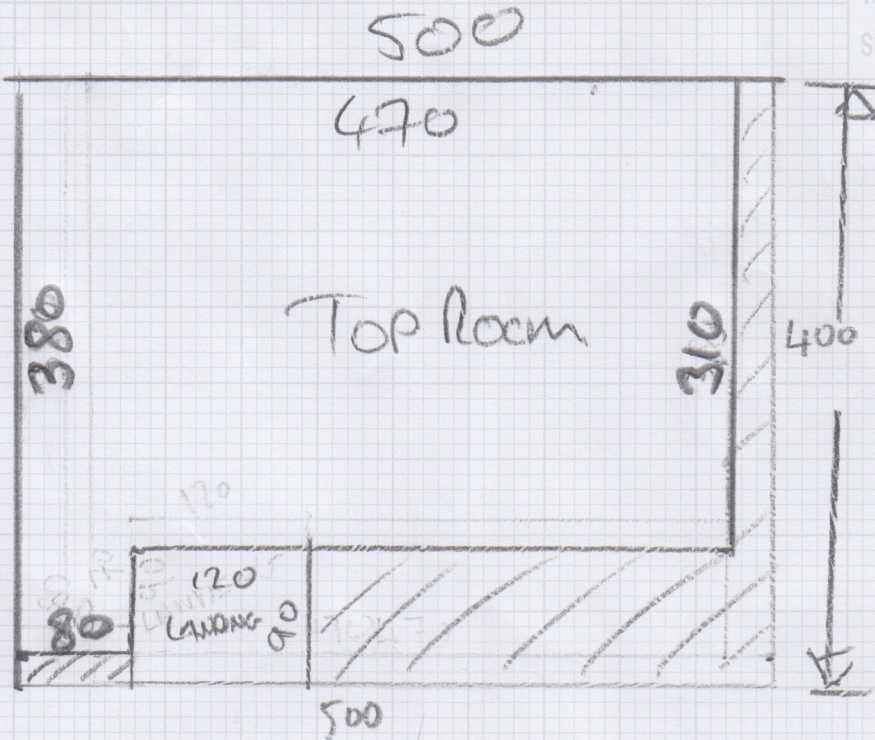

Job No: S35477  
Name: CYAW IMPACT LTD  
Address:

Tel:  
Sheet: 1 of 2

New York  
Archer.

Job No: S35477  
Name: CHAN IMPACT LTD  
Address:

Tel:  
Sheet: 2 of 2

CPT + U/LAY TO UPUR  
UNBOARD BASE  
NEW SHORT PIN  
~~START~~ FIT NEW YORK  
FLOORBOARDS SMOOTH  
DOUBLE STICK

PUSH FLOORBOARDS  
CPT + U/LAY TO UPUR + DS  
2xMF