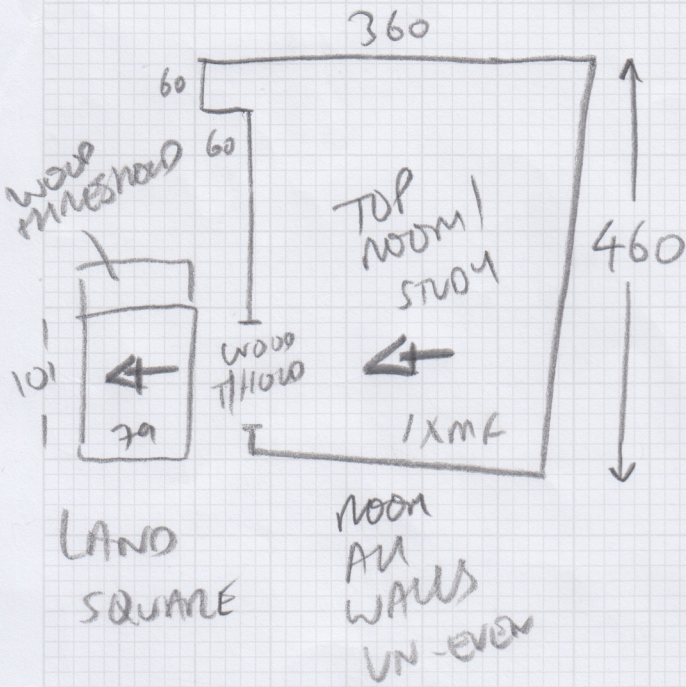

Job No: 535477
Name: CYAW IMPACT LTD
Address:

Tel:
Sheet: 1 of 2

New York
Anchor.

Job No: S35477
Name: CHAN IMPACT LTD
Address:

Tel: **2022**
Sheet:

CPT + U/LAY TO UPUR
UNIBOARD BASE
NEW SNOT PIN
~~SPACER~~ NEW YORK
FLOORBOARDS SMOOTH
DOUBLE STICK

PUSH FLOORBOARDS
CPT + U/LAY TO UPUR + DIS
2xMF