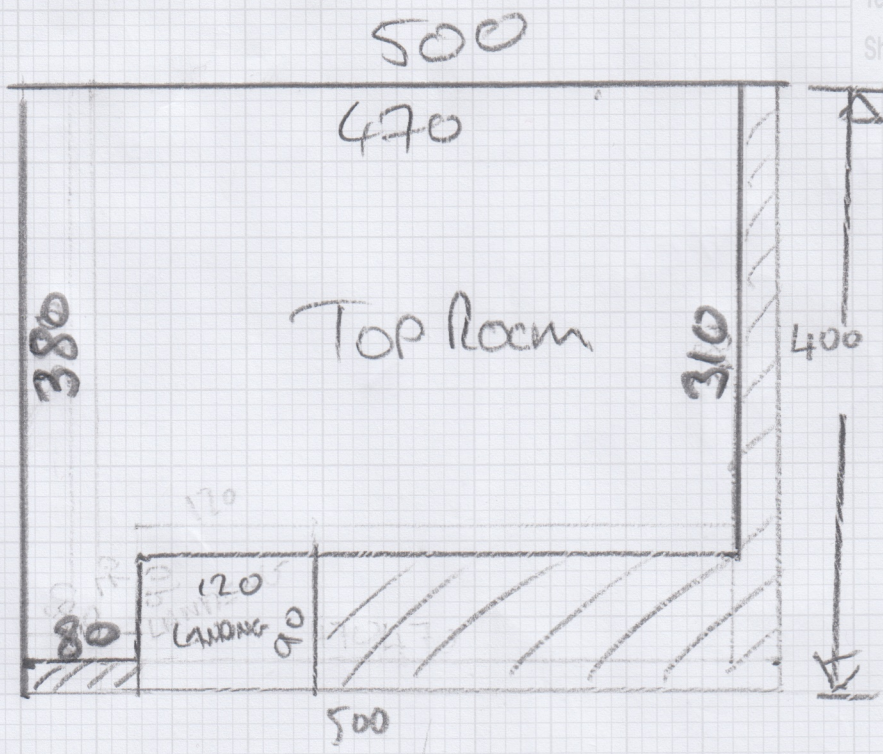

Job No: 535477
Name: CYAW IMPACT LTD
Address:

Tel:
Sheet: 1 of 2

New York
Anchor.

Job No: S35477
Name: CHAN IMPACT LTD
Address:

Tel: **2022**
Sheet:

CPT + U/LAY TO UPUR
UNIBOARD BASE
NEW SNOT PIN
~~SPACER~~ NEW YORK
FLOORBOARDS SMOOTH
DOUBLE STICK

PUSH FLOORBOARDS
CPT + U/LAY TO UPUR + DIS
2xMF