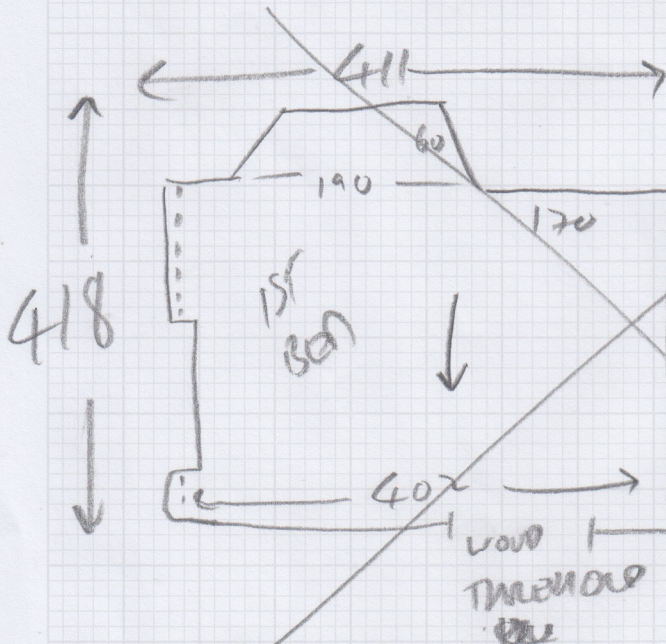

Job No: 535477
Name: CYAW IMPACT LTD
Address:

Tel:
Sheet: 1 of 2

New York
Anchor.

Job No: S35477
Name: CHAN IMPACT LTD
Address:

Tel: **2022**
Sheet:

CPT + U/LAY TO UPUR
UNIBOARD BASE
NEW SNOT PIN
~~SPACER~~ NEW YORK
FLOORBOARDS SMOOTH
DOUBLE STICK

PUSH FLOORBOARDS
CPT + U/LAY TO UPUR + DIS
2xMF