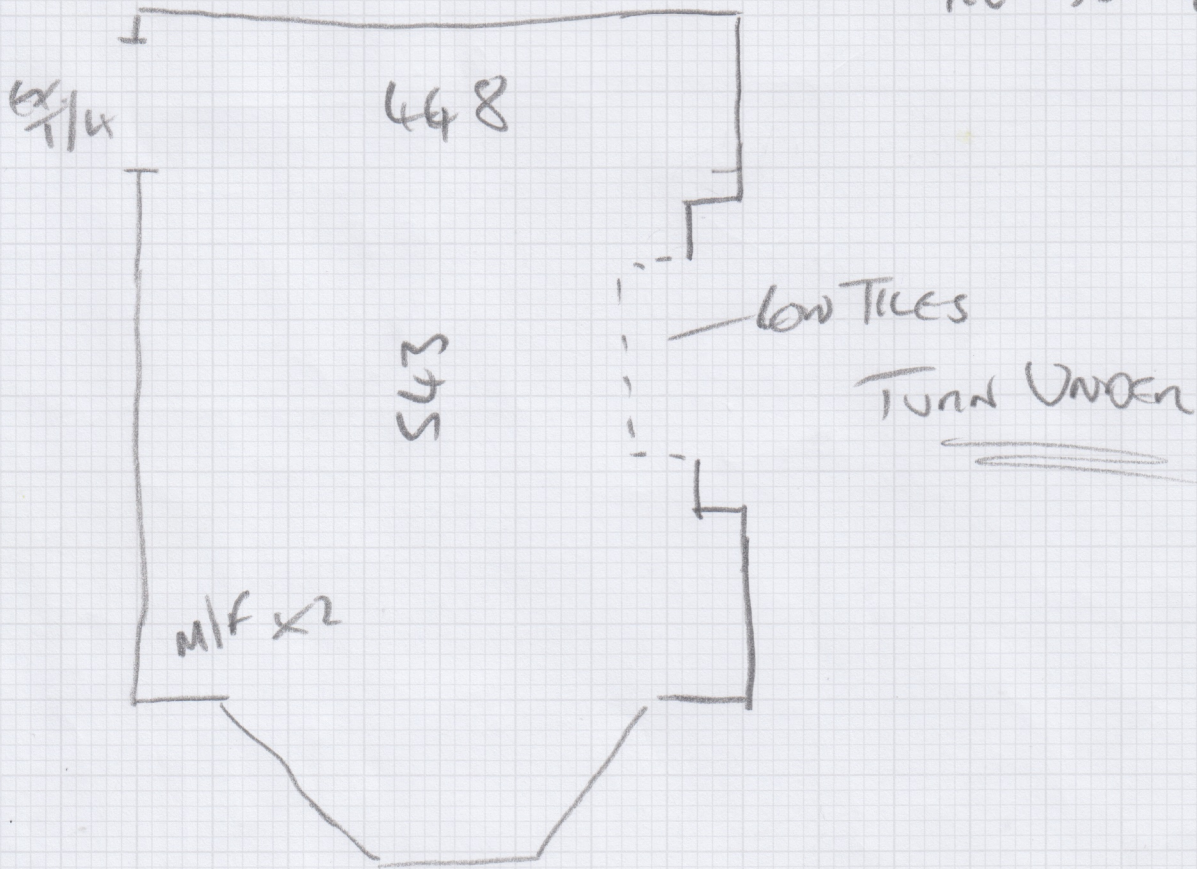

Job No: 535523

Name: ROSS-RUSSELL

Address:

Tel:

Sheet: 1 of 1

RUTLAND SO
RE-50-41

← OPTION FOR
 COIL MAT - NATURAL
 (160 x 100 + FIT)