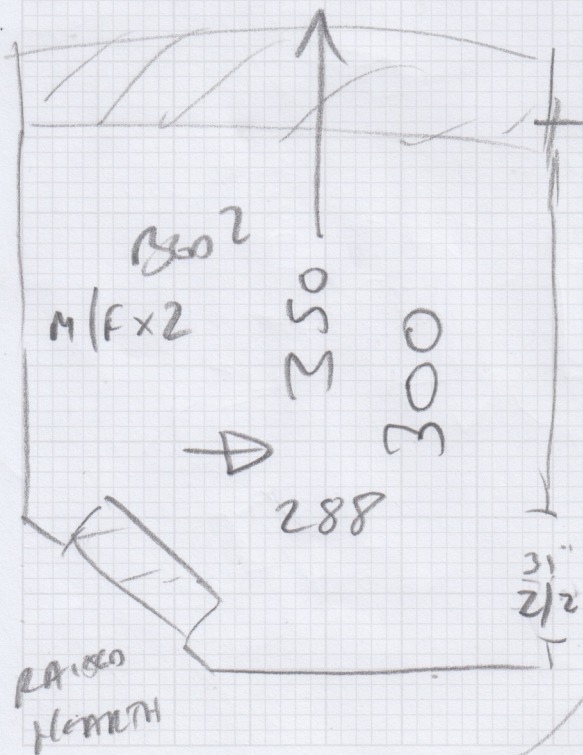

Job No: 535596

Name: KELLENBAEVA

Address:

Tel:

Sheet: 1 of 1

Away from
'UNIT TO GO,
(BY OTHERS)

DAKOTA
561

Reception = 465 x 500

Bed 1 = 460 x 400

BED 2 = 290 x 400

* 'Rise in Bed 1 is Approx
3m Long x 2.5m High

Needs Empty, Top Cleaned, Remove Doors
+ Split Apart!