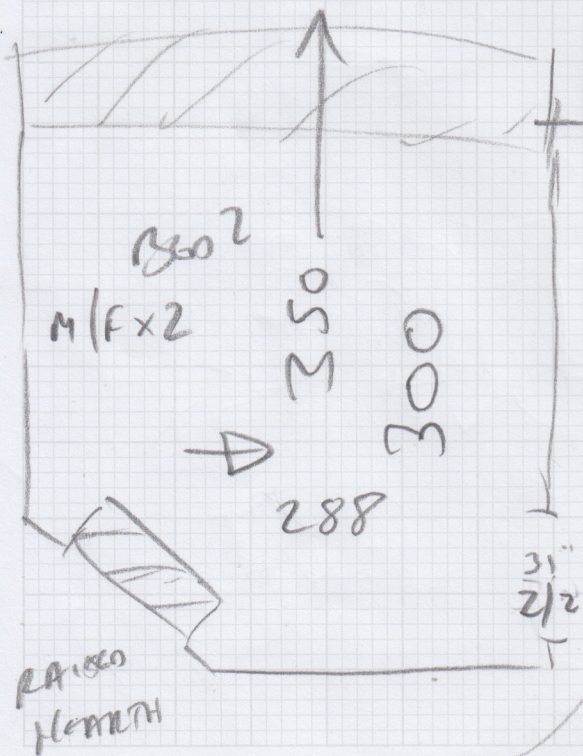

Job No: 535896

Name: KELLENBAEVA

Address:

Tel:

Sheet: 1 of 1

DAKOTA
SOMERSET

Reception = 465 x 500

Bed 1 = 460 x 400

Bed 2 = 290 x 400

• CUSTOMER TO REMOVE WARDROBE

• FIT UP TO THIS UNIT

Audo for
~~UNIT TO GO.~~
~~(By OTHERS)~~

* ROSE IN Bed 1 IS APPROX
3m LONG x 2.5m HIGH

NEEDS EMPT, TOP CLEAN, REMOVE DOOR + SPLIT BOARD!