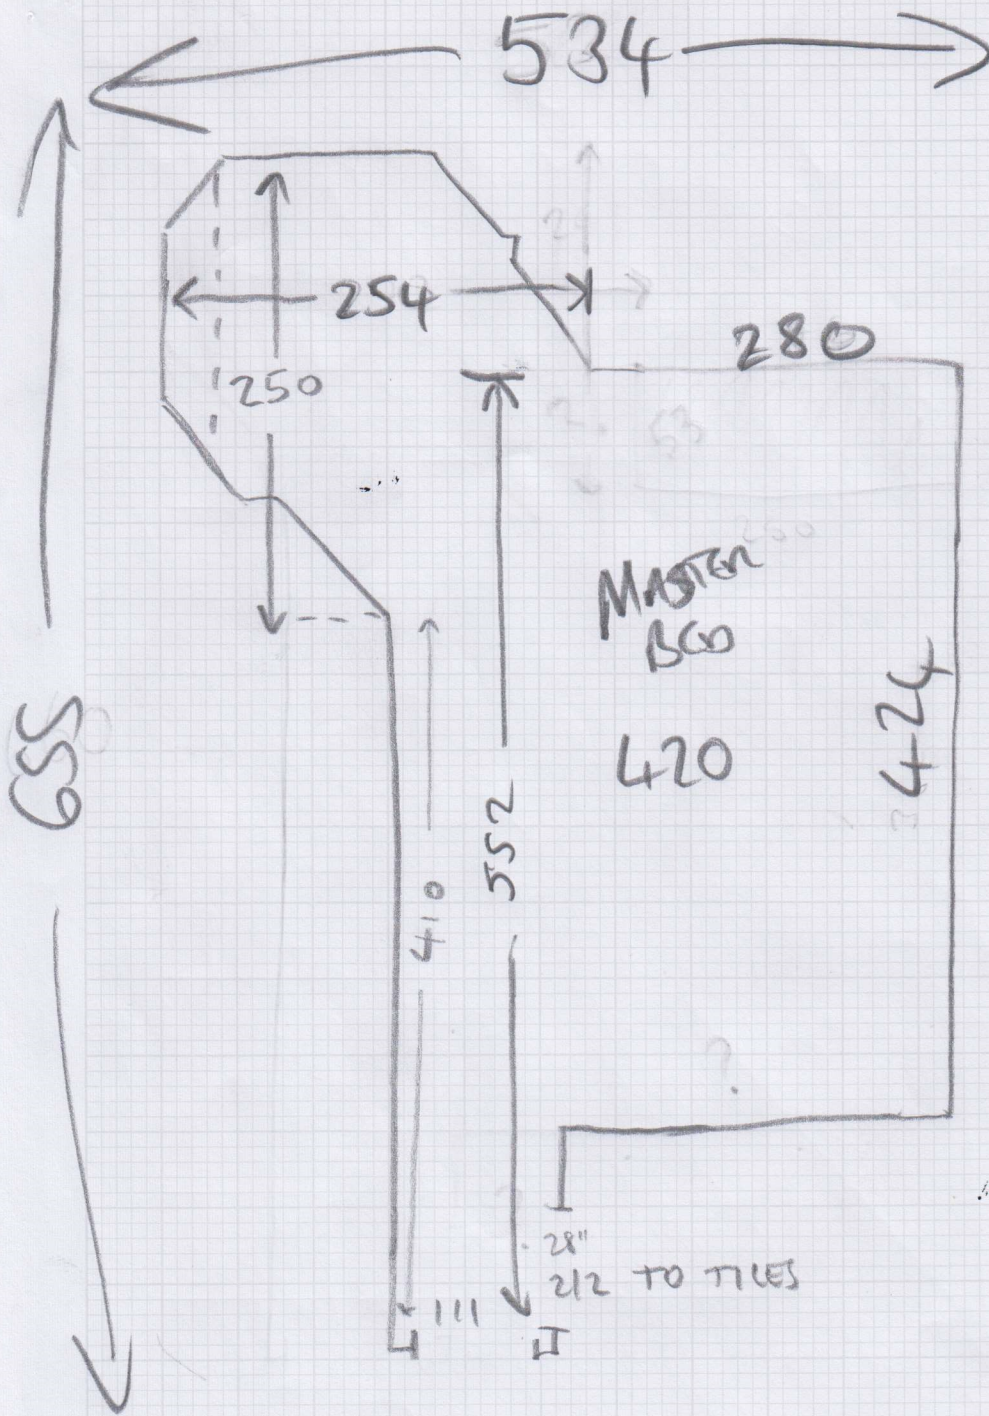

Job No: 535662

Name: KENT

Address: 10F3

Tel:

Sheet: of:

SILKEN VELVET

CHIC 500

"BLONDE"

675 x 500

Job No: S356B2

Name: Kent

Address: (20P3)

Tel:

Sheet: of:

Job No: 535662

Name: "KENT"

Address:

Tel:

She: 30F3

- BUNK BED + DESK
- U/D MEX.
- EX SIE.

WESTEX
SILKEN VELVET
CHIC
"BLONDE"
410 x 500