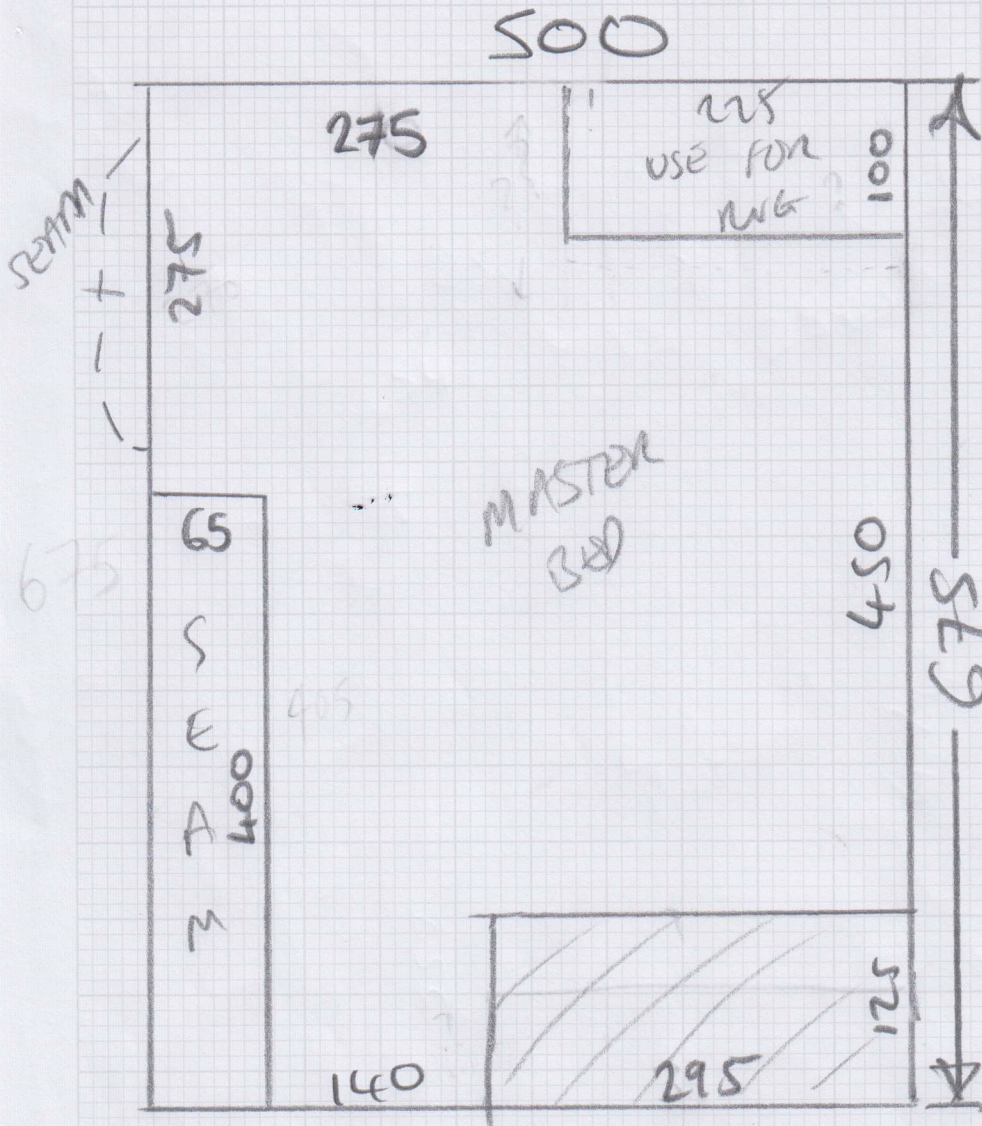

Job No: 535662

Name: KENT

Address: 10F3

Tel:

Sheet: of:

SILKEN VELVET

CHIC 500

"BLONDE"

675 x 500

Job No: S356B2

Name: Kent

Address: (20P3)

Tel:

Sheet: of:

Job No: 535662

Name: "KENT"

Address:

Tel:

She: 30F3

- BUNK BED + DESK
- U/D MEX.
- EX SIE.

WESTEX
SILKEN VELVET
CHIC
"BLONDE"
410 x 500