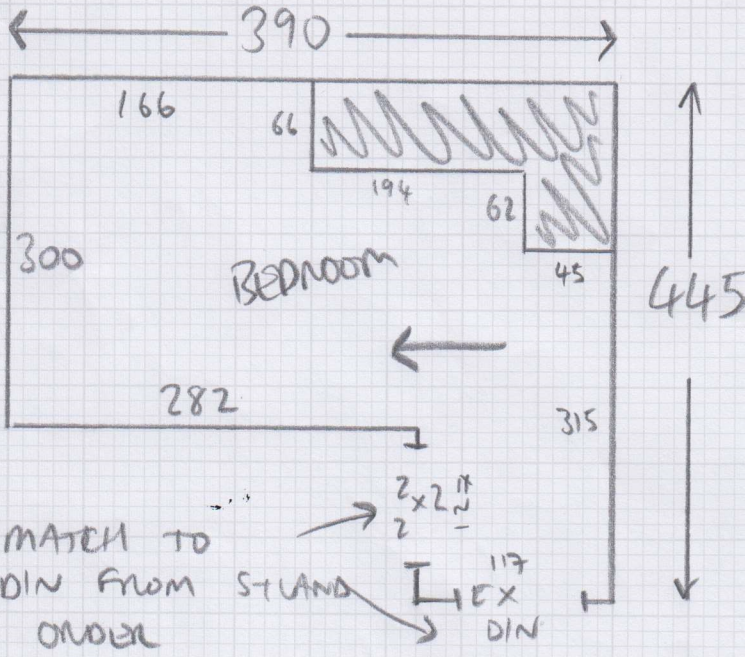

675 x 500

Job No: S356B2

Name: Kent

Address: (20P3)

Tel:

Sheet: of:

Job No: 535662

Name: "KENT"

Address:

Tel:

She: 30F3

- BUNK BED + DESK
- U/D MEX.
- EX SIE.

WESTEX
SILKEN VELVET
CHIC
"BLONDE"
410 x 500