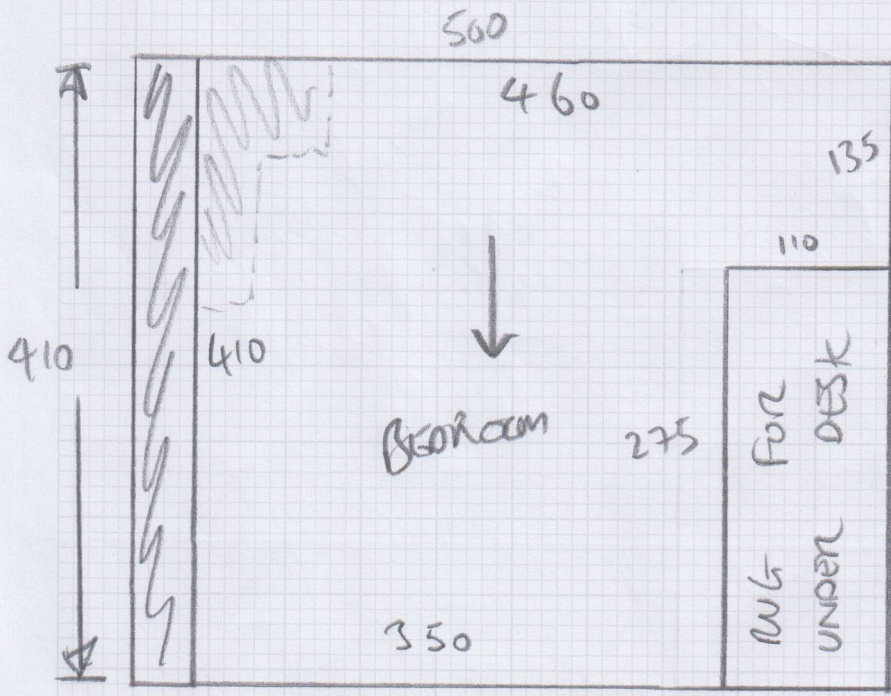

Job No: 535662

Name: KENT

Address: 10F3

Tel:

Sheet: of:

SILKEN VELVET

CHIC 500

"BLONDE"

675 x 500

Job No: S356B2

Name: Kent

Address: (20P3)

Tel:

Sheet: of:

Job No: 535662

Name: "KENT"

Address:

Tel:

She: 30F3

- BUNK BED + DESK
- U/D MEX.
- EX SIE.

WESTEX
SILKEN VELVET
CHIC
"BLONDE"
410 x 500