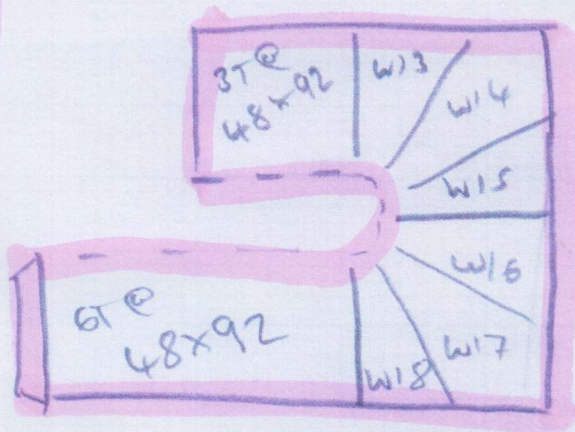

~~235687~~

535687  
WALKER

10F3

Tree Isles  
- TREE  
1005 x 500

inc. Landings

+ WIDEN TAPEO STEPS  
DOWN TO EN-SUITE FROM  
1ST NEAR BEDROOM

Currently 70cm  
WIDE (Progen  
CATES  
STYLE)

535687  
WALKER

3 of 3

Riser = 21x90

Basement  
STAIRS

$$W/3 = 77 \times 107$$

$$W/4 = 86 \times 127$$

$$W/5 = 85 \times 90$$

$$W/6 = 77 \times 106$$

$$W/7 = 86 \times 130$$

$$W/8 = 85 \times 90$$