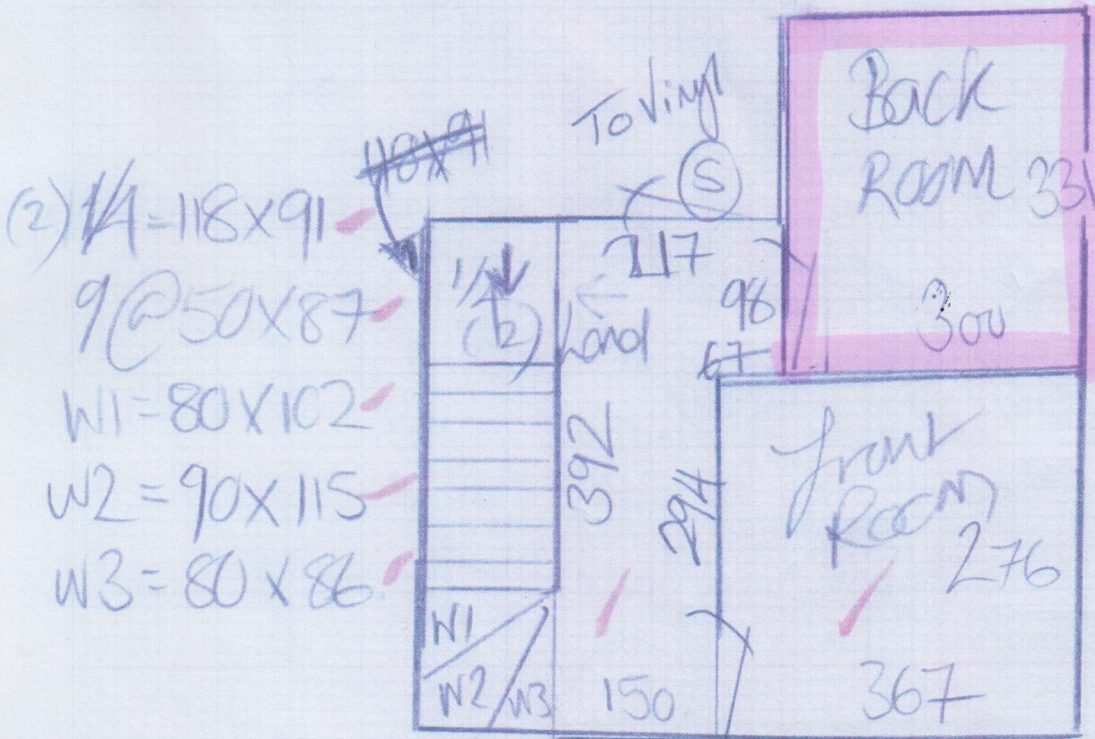

S3S 782
KEMP
1 of 2

CRANBOURNE
- CRA-012
530 x 500
290 x 500
595 x 500

Forest Fx
- OSLO OAK VINYL
210 x 200

Kemp
S35782
2 of 2

10 @ 50 x 83
(1) 1/4 = 125 x 92
Bn = 60 x 90

EVES CUPBOARDS
HERE - COST.
MEASURED
AT
95 x 420

SEE
CUT PLAN.
FIT AS
BEST
POSSIBLE.

↑
IN 2
PIECES

(2) 1/4 = 118 x 91
9 @ 50 x 87
W1 = 80 x 102
W2 = 90 x 115
W3 = 80 x 86