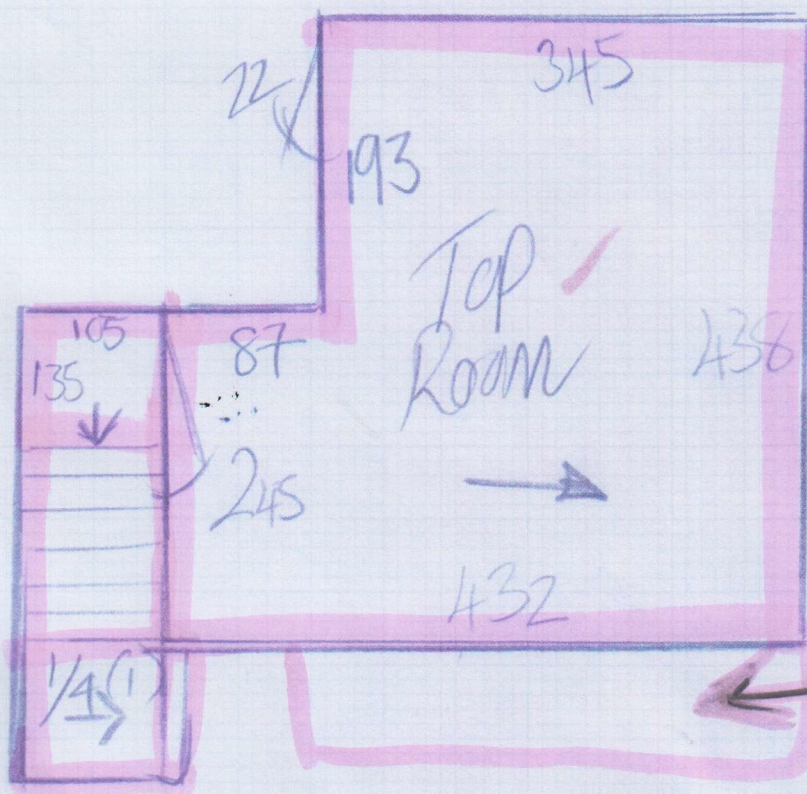

S3S 782
KEMP
1 of 2

CRANBOURNE
- CRA-012
530 x 500
290 x 500
595 x 500

Forest Fx
- OSLO OAK VINYL
210 x 200

Kemp
S35782
2 of 2

10 @ 50 x 83
(1) 1/4 = 125 x 92
Bn = 60 x 90

EVES CUPBOARDS
HERE - COST.
MEASURED
AT
95 x 420

SEE
CUT PLAN.
FIT AS
BEST
POSSIBLE.

↑
IN 2
PIECES

(2) 1/4 = 118 x 91
9 @ 50 x 87
W1 = 80 x 102
W2 = 90 x 115
W3 = 80 x 86