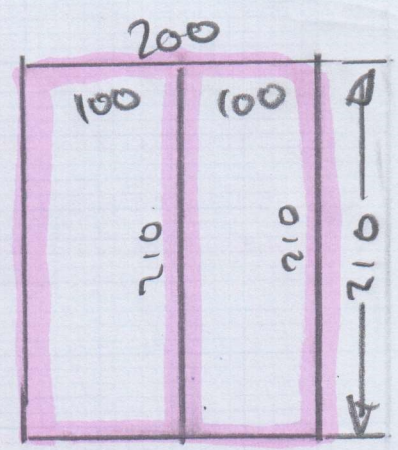

S3S 782
KEMP
1 of 2

CRANBOURNE
- CRA-012
530 x 500
290 x 500
595 x 500

Forest Fx
- OSLO OAK VINYL
210 x 200

Kemp
S35782
2 of 2

10 @ 50 x 83
(1) 1/4 = 125 x 92
Bn = 60 x 90

EVES CUPBOARDS
HERE - COST.
MEASURED
AT
95 x 420

SEE
CUT PLAN.
FIT AS
BEST
POSSIBLE.

↑
IN 2
PIECES

(2) 1/4 = 118 x 91
9 @ 50 x 87
W1 = 80 x 102
W2 = 90 x 115
W3 = 80 x 86