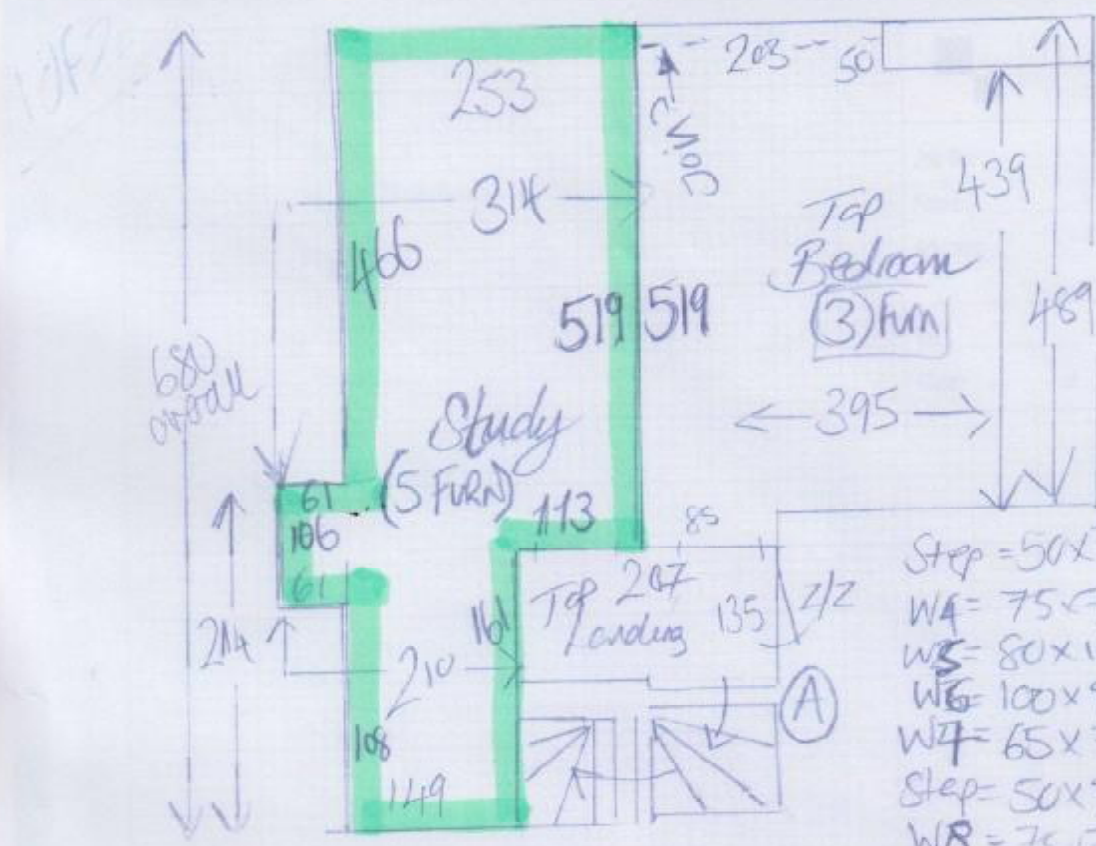

S35916
Dewhurst

2014

(John's Room is now 9th JAN)

S35916
Dewhurst
3 of 4

- Step = 50 x 75 ✓
- W4 = 75 x 75 ✓
- W5 = 80 x 100 ✓
- W6 = 100 x 90 ✓
- W7 = 65 x 75 ✓
- Step = 50 x 75 ✓
- W8 = 75 x 75 ✓
- W9 = 80 x 100 ✓
- W10 = 100 x 90 ✓
- W11 = 65 x 75 ✓
- 3 @ 50 x 75 ✓
- BULL = 60 x 130 ✓

Dewhurst
S35916
Thu 13-Nov

2012
 Maybe joining here Friday
 Waiting Carpet
 (Phonise)

Dewhurst
 6359/6
 Thu 13-Nov
 work

Phonise
 13 Nov 2012