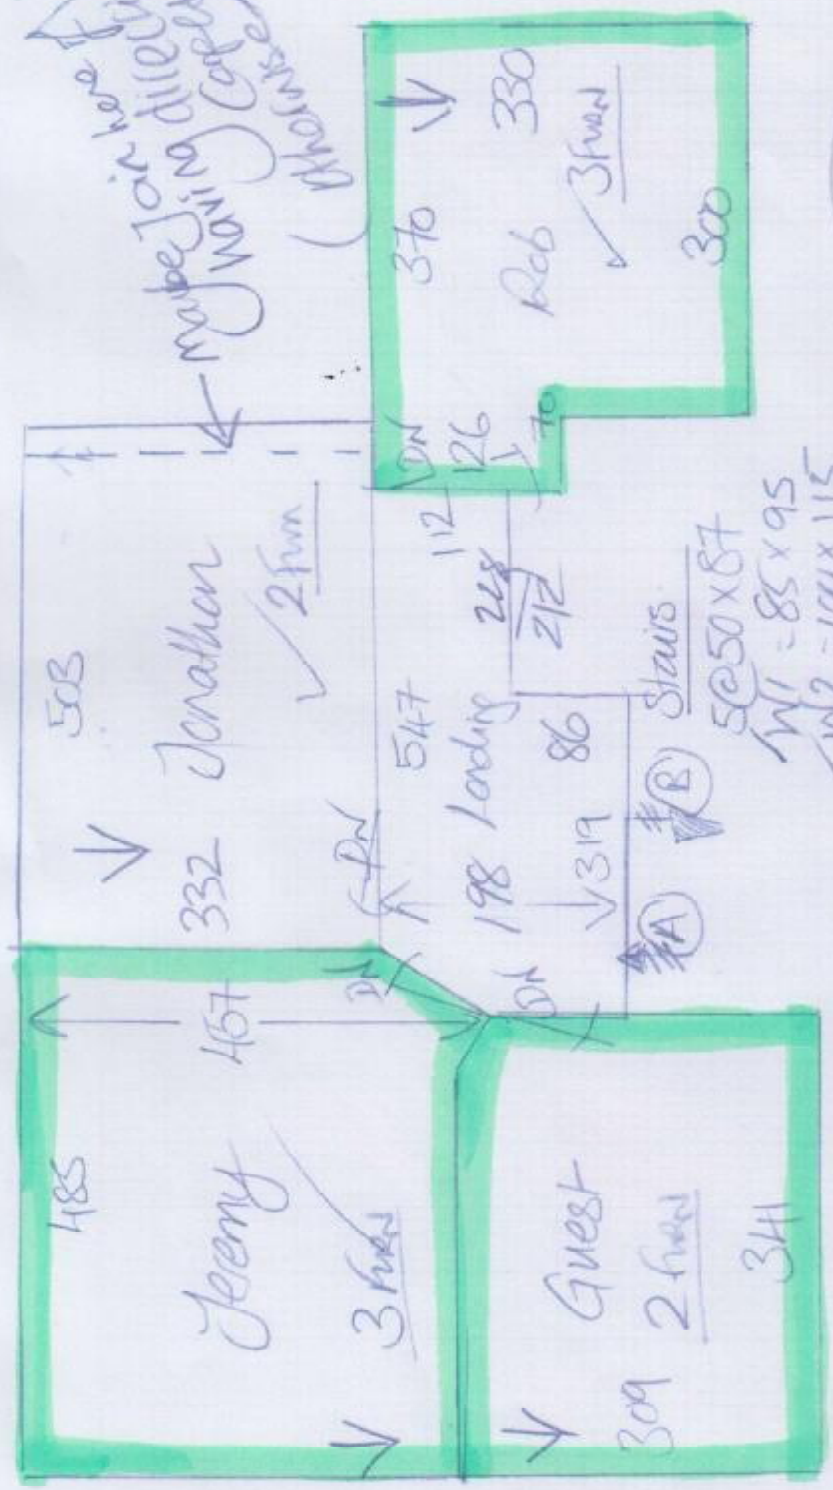

S35916
Dewhurst

2014

(John's Room is now 9th JAN)

S35916
Dewhurst
3 of 4

- Step = 50 x 75 ✓
- W4 = 75 x 75 ✓
- W5 = 80 x 100 ✓
- W6 = 100 x 90 ✓
- W7 = 65 x 75 ✓
- Step = 50 x 75 ✓
- W8 = 75 x 75 ✓
- W9 = 80 x 100 ✓
- W10 = 100 x 90 ✓
- W11 = 65 x 75 ✓
- 3 @ 50 x 75 ✓
- BULL = 60 x 130 ✓

Dewhurst
S35916
Thu 13-Nov

2012
 Maybe joining here Friday
 Waiting Carpet
 (Phonise)

Dewhurst
 6359/6
 Thu 13-Nov
 work

Phonise
 13 Nov 2012