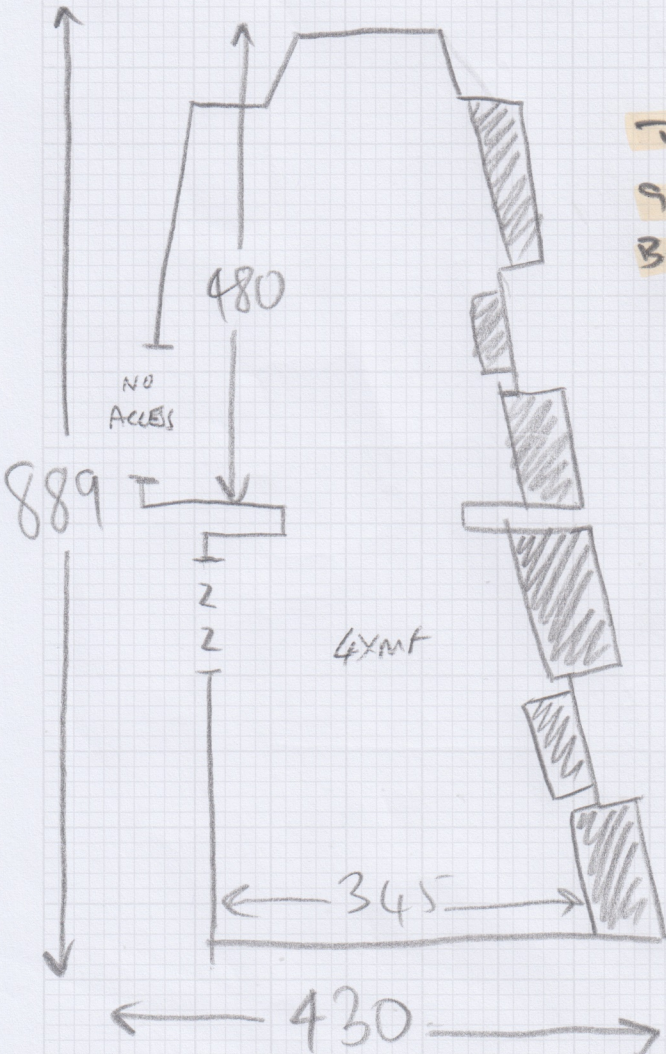

runner = 18x80

14 = 45 x 83

BLN = 80 x 105

Job No: 535918

Name:

Address:

Tel:

Sheet:

of:

69 cm RUNNER

LIKE FOR LIKE

15 x STAIR RODS

EXISTING GRIPPER

200x400

EUPA 26

200

Tiloue

9.10 x 5m

BROOKLYN

W09

NOT A STRAIGHT ROOM, CANT TAKE MORE SIZES.

- MD MS

6x FURN