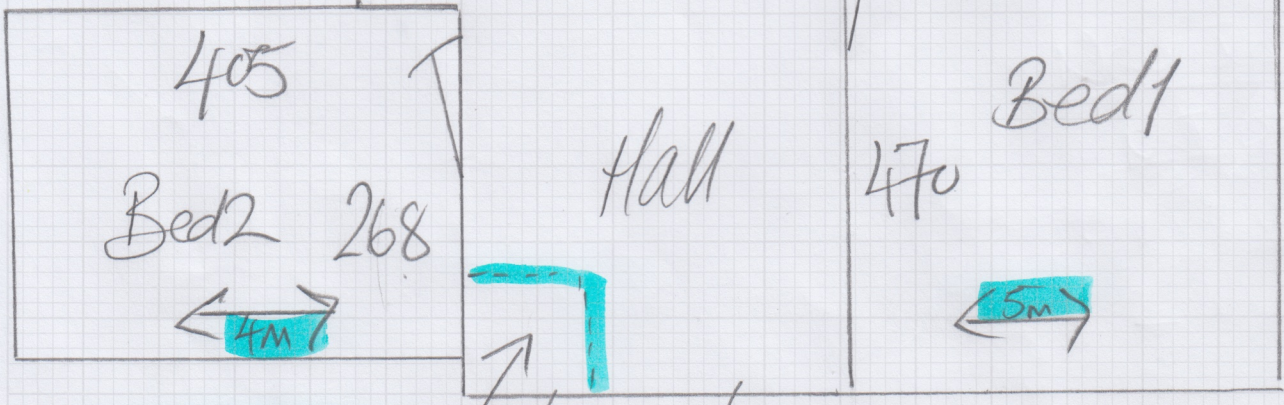

Job No: 535923

Name: SLATER

Address:

Tel: 1 of 2

Sheet:

New Jersey

NJ-07

415 x 4000

320 x 500

**4.15 x 4.00**

**3.20 x 5.00**

Can we  
 up lift  
 Parquet  
 and put  
 a Cair matt  
 in 17mm

Blue Strip - Grey/Beige  
 wh toping.

**FILL WITH WASTE CRT**

\* CHIP UP WOOD BLOCK  
 TO CREATE **84 x 100** \*  
 SURROUND