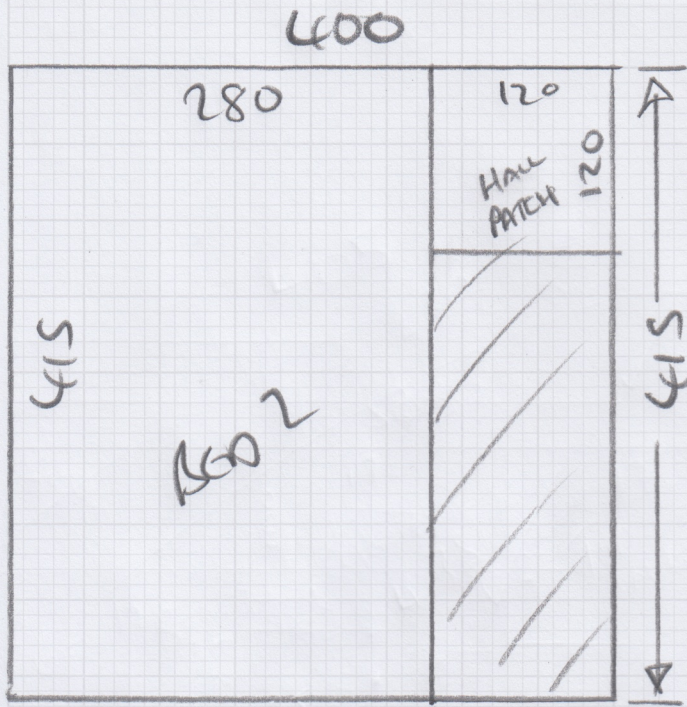

Job No: 535923

Name: SLATER

Address:

Tel: 1 of 2

Sheet:

New Jersey

NJ-07

415 x 4000

320 x 500

**4.15 x 4.00**

**3.20 x 5.00**

Can we  
 up lift  
 Parquet  
 and put  
 a Cair matt  
 in 17mm

Blue Strip - Grey/Beige  
 wh toping.

**FILL WITH WASTE CRT**

\* CHIP UP WOOD BLOCK  
 TO CREATE **84 x 100** \*  
 SURROUND