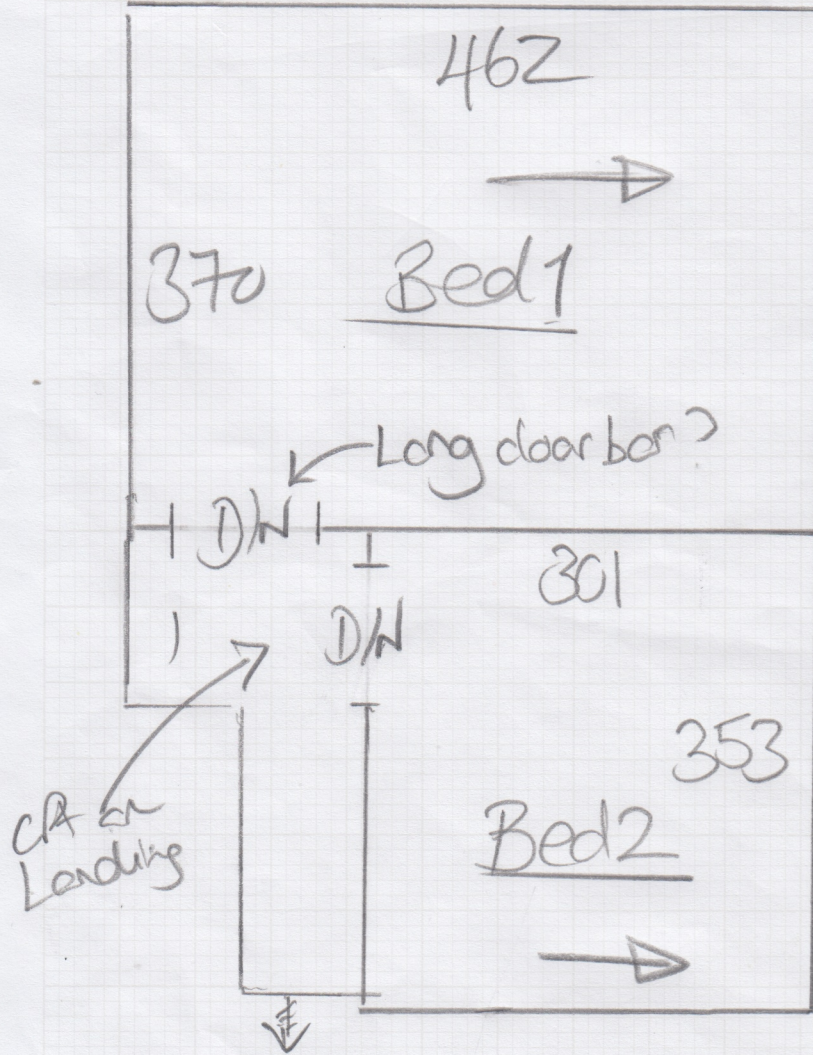

2.40 x 4.00

WOOL RIVERFLOW

4.75 x 4.80

"NESS"

3.10 x 4.00

mrcarpets
FLOORS

Job: Hatstead
No: S35950
Address: S35950

TOP floor

Furniture in
TOP rooms
Bed, / side tables

Middle floor

C/A down in Bed 1+2
Exist gap / New bars

Floorboards
Spare Room.
All new
fixings

Ask Cust ref:
- Permit?
- Uplift
- Furniture

* Door BAR CURRENTLY
IN WRONG PLACE BUT
WE CANNOT EXTEND
LANDING C/A?