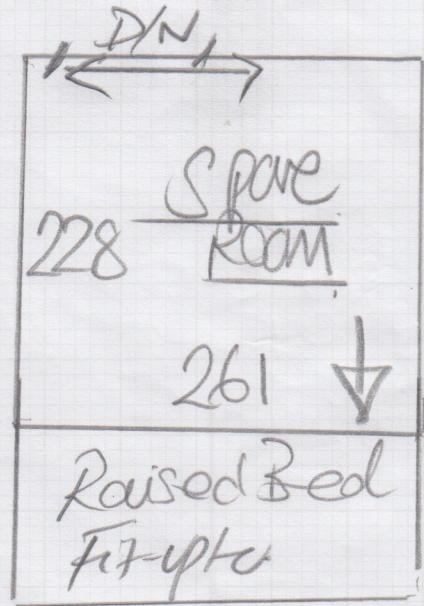

2.40 x 4.00

WOOL RIVERFLOW

4.75 x 4.80

"NESS"

3.10 x 4.00

mrcarpets
FLOORS

Job: Hatstead
No: S35950
Address: S35950

TOP floor

Furniture in
TOP rooms
Bed, / side tables

Middle floor

C/A down in Bed 1+2
Exist gap / New bars

Floorboards
Spare Room.
All new
fixings

Ask Cust ref:
- Permit?
- Uplift
- Furniture

* Door BAR CURRENTLY
IN WRONG PLACE BUT
WE CANNOT EXTEND
LANDING C/A?