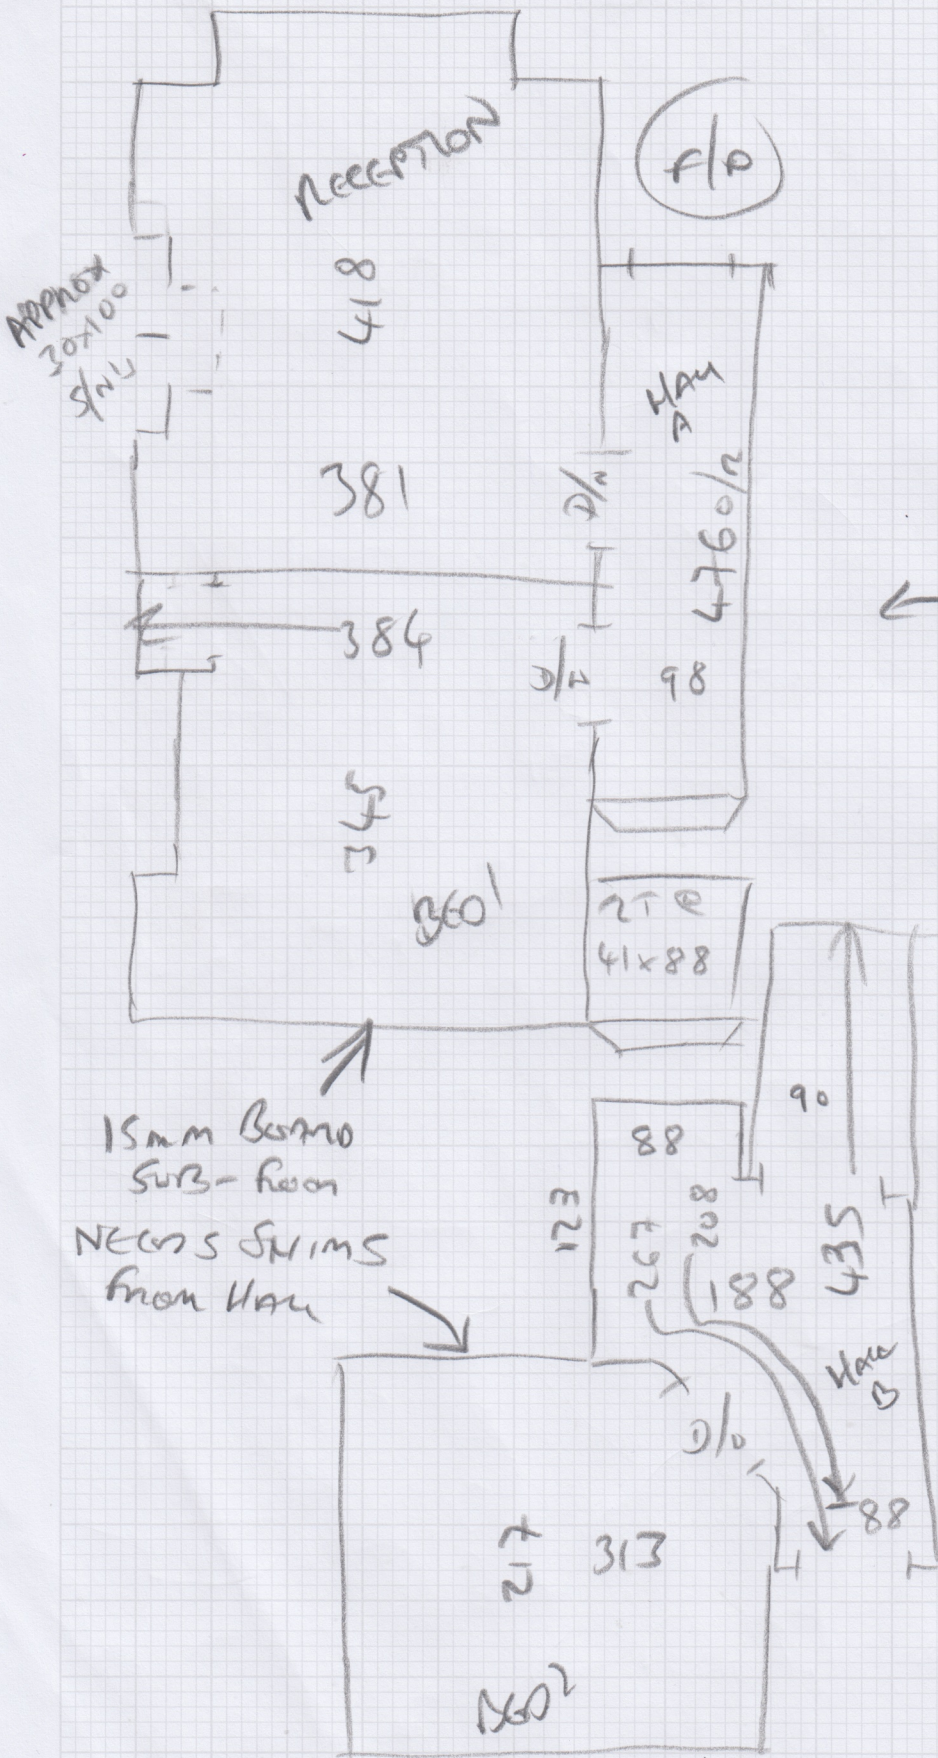

mrcarpets  
DESIGNS FOR FLOORS

Job No: 535976

Name: WATTS

Address:

Tel:

Sheet: 1 of 2

430 x 400

355 x 400

490 x 400

230 x 400

REV SUPREME

GL SABLE

✓ U/D DISPOSAL

✓ ALL DIBALS

# LAYOUT - NETT MEASURES

Job No: 535976

Name: WATTS

Address:

Tel:

Sheet: 2 of 2

← SOME FLOORBOARDS  
NEED REPAIRING  
OR REPLACING